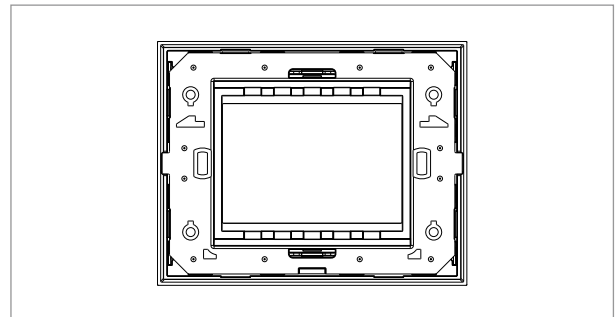

CUBE Series

CG303 .38

3M Plate - 3 module Ultra White

5267.51.8

Code:	CG303 .38
Series:	CUBE Series
Family:	Solid Glass plates with frames
Module Size:	Three Module
Colour:	Ultra White
Mark:	Norisys
Rated supply voltage:	–
Maximum resistive load:	–
Dimensions:	92.3mm x 117.1mm x 13.9mm
Weight:	128.60g

Wiring Diagram:

Drawings:

Installation:

Installation of the product should be carried out in compliance with the current regulations regarding the installation of electrical systems in the country where the product is installed.