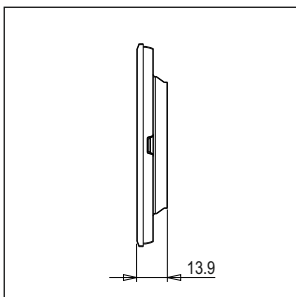

CUBE Series

CG303 .38

3M Plate - 3 module Ultra White

5267.51.8

Code:	CG303 .38
Series:	CUBE Series
Family:	Solid Glass plates with frames
Module Size:	Three Module
Colour:	Ultra White
Mark:	Norisys
Rated supply voltage:	–
Maximum resistive load:	–
Dimensions:	92.3mm x 117.1mm x 13.9mm
Weight:	128.60g

Wiring Diagram:

Drawings:

Installation:

Installation of the product should be carried out in compliance with the current regulations regarding the installation of electrical systems in the country where the product is installed.

The product should be installed by a trained professional following all safety norms.

Keep away from water and wet surfaces. While mounting the product, hands should not be wet.