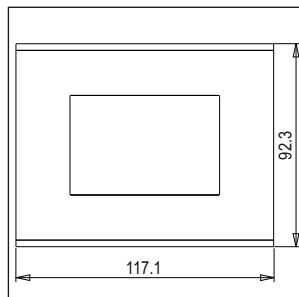

CUBE Series

CG303 .38

3M Plate - 3 module Ultra White

5267.51.8

Code:	CG303 .38
Series:	CUBE Series
Family:	Solid Glass plates with frames
Module Size:	Three Module
Colour:	Ultra White
Mark:	Norisys
Rated supply voltage:	–
Maximum resistive load:	–
Dimensions:	92.3mm x 117.1mm x 13.9mm
Weight:	128.60g

Wiring Diagram:

Drawings:

Installation:

Installation of the product should be carried out in compliance with the current regulations regarding the installation of electrical systems in the country where the product is installed.

The product should be installed by a trained professional following all safety norms.

Keep away from water and wet surfaces. While mounting the product, hands should not be wet.