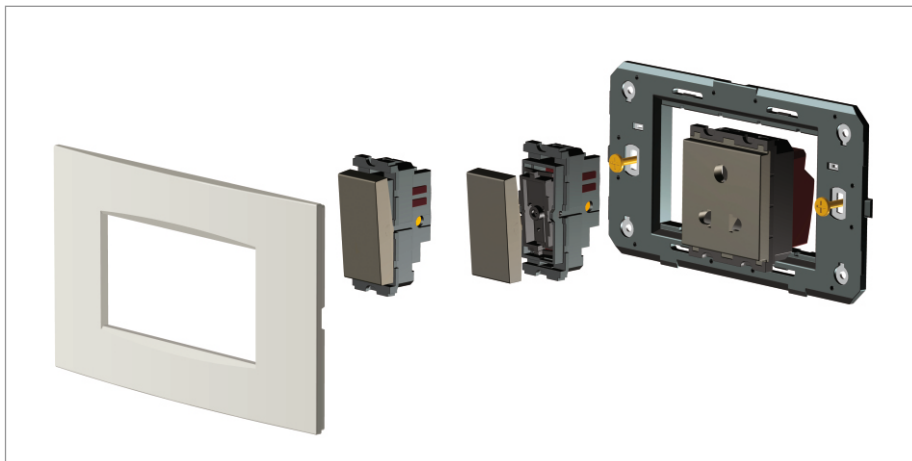

CUBE Series

CG303 .38

3M Plate - 3 module Ultra White

5267.51.8

Code:	CG303 .38
Series:	CUBE Series
Family:	Solid Glass plates with frames
Module Size:	Three Module
Colour:	Ultra White
Mark:	Norisys
Rated supply voltage:	–
Maximum resistive load:	–
Dimensions:	92.3mm x 117.1mm x 13.9mm
Weight:	128.60g

Wiring Diagram:

Drawings:

Installation:

Installation of the product should be carried out in compliance with the current regulations regarding the installation of electrical systems in the country where the product is installed.