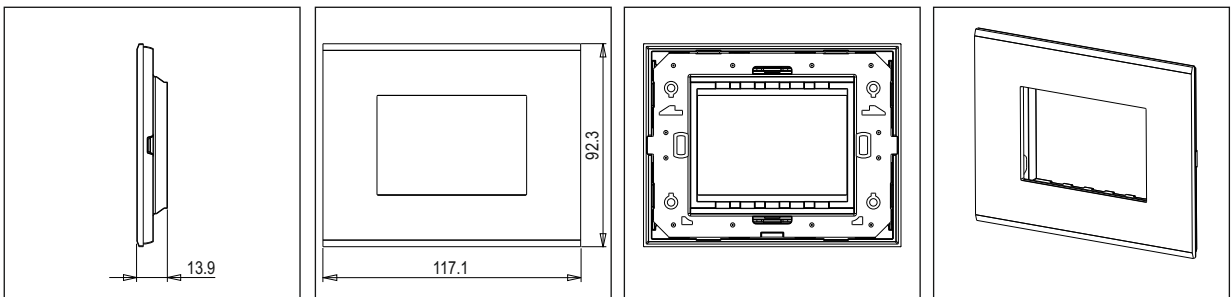

CUBE Series

CG303 .18

3M Plate - 3 module Smoked Silver

5267.51.8

Code:	CG303 .18
Series:	CUBE Series
Family:	Solid Glass plates with frames
Module Size:	Three Module
Colour:	Smoked Silver
Mark:	Norisys
Rated supply voltage:	–
Maximum resistive load:	–
Dimensions:	92.3mm x 117.1mm x 13.9mm
Weight:	128.60g

Wiring Diagram:

Drawings:

Installation:

Installation of the product should be carried out in compliance with the current regulations regarding the installation of electrical systems in the country where the product is installed.