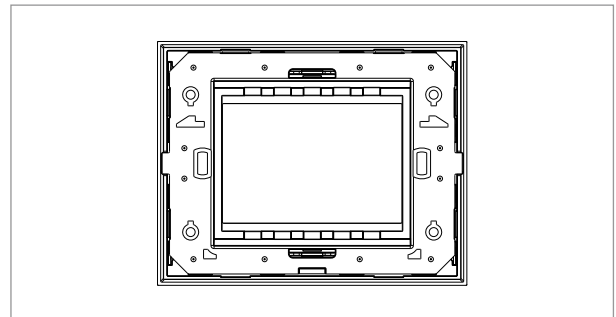

CUBE Series

CG303 .18

3M Plate - 3 module Smoked Silver

5267.51.8

Code:	CG303 .18
Series:	CUBE Series
Family:	Solid Glass plates with frames
Module Size:	Three Module
Colour:	Smoked Silver
Mark:	Norisys
Rated supply voltage:	–
Maximum resistive load:	–
Dimensions:	92.3mm x 117.1mm x 13.9mm
Weight:	128.60g

Wiring Diagram:

Drawings:

Installation:

Installation of the product should be carried out in compliance with the current regulations regarding the installation of electrical systems in the country where the product is installed.