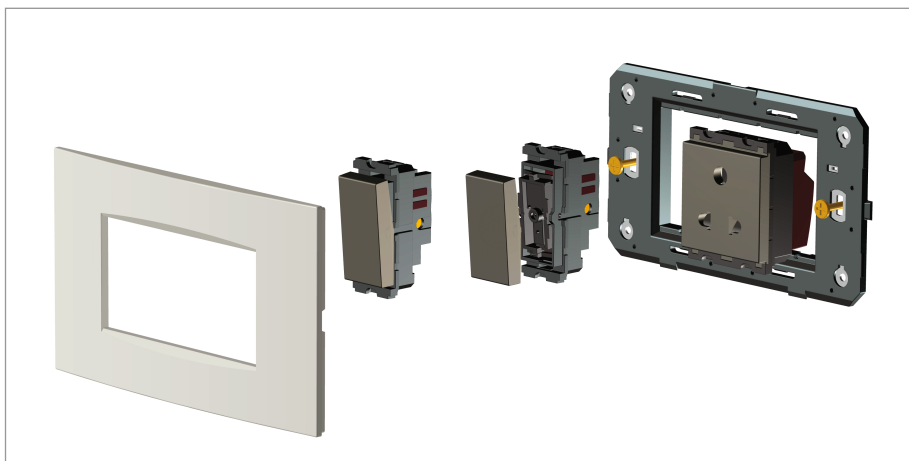

CUBE Series

CG303 .18

3M Plate - 3 module Smoked Silver

5267.51.8

Code:	CG303 .18
Series:	CUBE Series
Family:	Solid Glass plates with frames
Module Size:	Three Module
Colour:	Smoked Silver
Mark:	Norisys
Rated supply voltage:	–
Maximum resistive load:	–
Dimensions:	92.3mm x 117.1mm x 13.9mm
Weight:	128.60g

Wiring Diagram:

Drawings:

Installation:

Installation of the product should be carried out in compliance with the current regulations regarding the installation of electrical systems in the country where the product is installed.