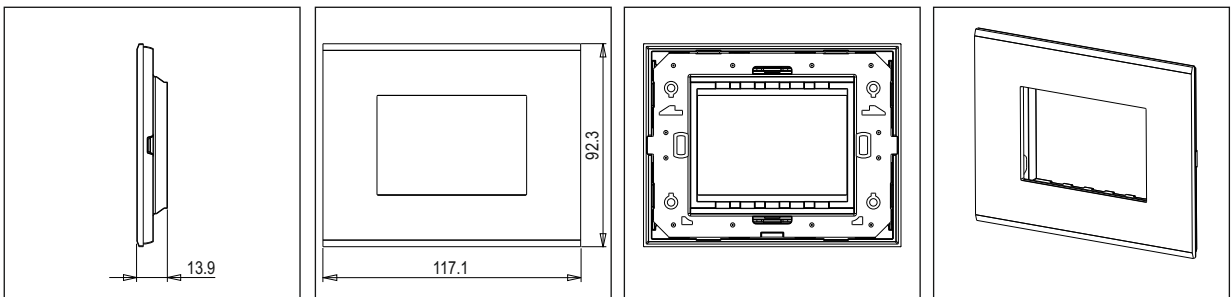

CUBE Series

CG303 .09

3M Plate - 3 module Metal Gray

5267.51.8

Code:	CG303 .09
Series:	CUBE Series
Family:	Solid Glass plates with frames
Module Size:	Three Module
Colour:	Metal Gray
Mark:	Norisys
Rated supply voltage:	—
Maximum resistive load:	—
Dimensions:	92.3mm x 117.1mm x 13.9mm
Weight:	128.60g

Wiring Diagram:

Drawings:

Installation:

Installation of the product should be carried out in compliance with the current regulations regarding the installation of electrical systems in the country where the product is installed.