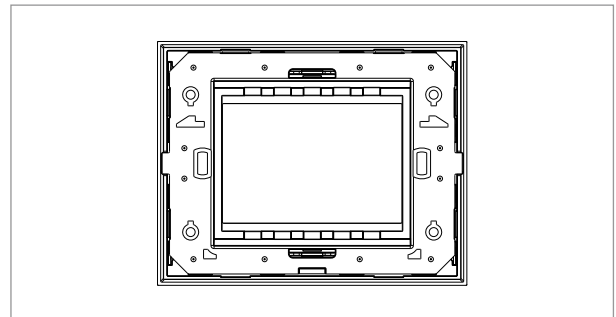

CUBE Series

CG303 .09

3M Plate - 3 module Metal Gray

5267.51.8

Code:	CG303 .09
Series:	CUBE Series
Family:	Solid Glass plates with frames
Module Size:	Three Module
Colour:	Metal Gray
Mark:	Norisys
Rated supply voltage:	—
Maximum resistive load:	—
Dimensions:	92.3mm x 117.1mm x 13.9mm
Weight:	128.60g

Wiring Diagram:

Drawings:

Installation:

Installation of the product should be carried out in compliance with the current regulations regarding the installation of electrical systems in the country where the product is installed.