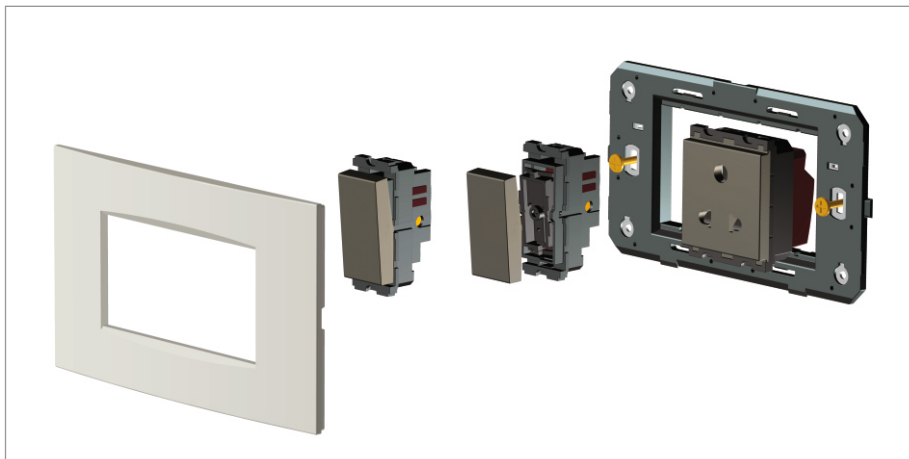

CUBE Series

CG303 .08

3M Plate - 3 module Ice White

5267.51.8

Code:	CG303 .08
Series:	CUBE Series
Family:	Solid Glass plates with frames
Module Size:	Three Module
Colour:	Ice White
Mark:	Norisys
Rated supply voltage:	—
Maximum resistive load:	—
Dimensions:	92.3mm x 117.1mm x 13.9mm
Weight:	128.60g

Wiring Diagram:

Drawings:

Installation:

Installation of the product should be carried out in compliance with the current regulations regarding the installation of electrical systems in the country where the product is installed.