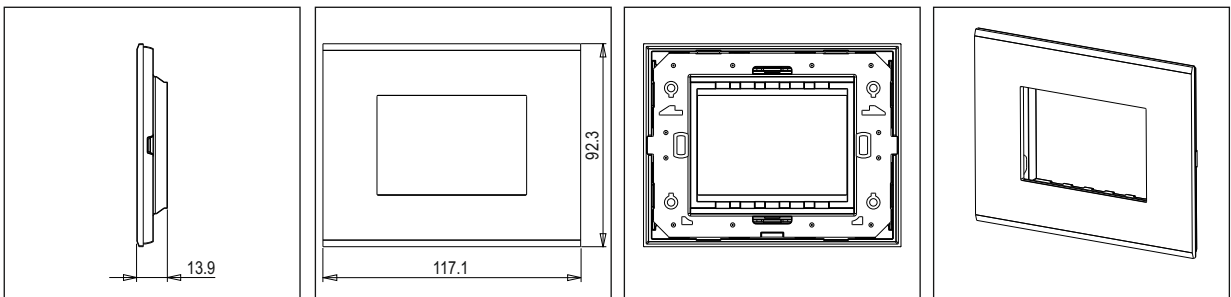

CUBE Series

CG303 .08

3M Plate - 3 module Ice White

5267.51.8

Code:	CG303 .08
Series:	CUBE Series
Family:	Solid Glass plates with frames
Module Size:	Three Module
Colour:	Ice White
Mark:	Norisys
Rated supply voltage:	—
Maximum resistive load:	—
Dimensions:	92.3mm x 117.1mm x 13.9mm
Weight:	128.60g

Wiring Diagram:

Drawings:

Installation:

Installation of the product should be carried out in compliance with the current regulations regarding the installation of electrical systems in the country where the product is installed.