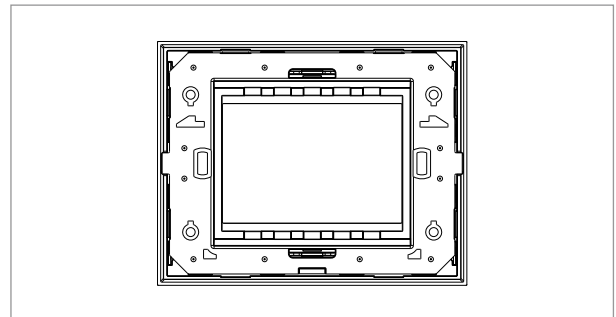

CUBE Series

CG303 .08

3M Plate - 3 module Ice White

5267.51.8

Code:	CG303 .08
Series:	CUBE Series
Family:	Solid Glass plates with frames
Module Size:	Three Module
Colour:	Ice White
Mark:	Norisys
Rated supply voltage:	—
Maximum resistive load:	—
Dimensions:	92.3mm x 117.1mm x 13.9mm
Weight:	128.60g

Wiring Diagram:

Drawings:

Installation:

Installation of the product should be carried out in compliance with the current regulations regarding the installation of electrical systems in the country where the product is installed.