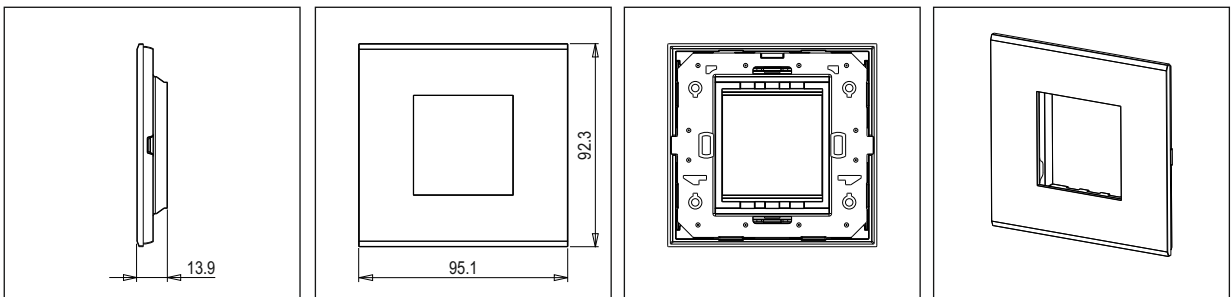

CUBE Series

CG302 .18

2M Plate - 2 module Smoked Silver

5267.51.8

Code:	CG302 .18
Series:	CUBE Series
Family:	Solid Glass plates with frames
Module Size:	Two Module
Colour:	Smoked Silver
Mark:	Norisys
Rated supply voltage:	--
Maximum resistive load:	—
Dimensions:	92.3mm x 95.1mm x 13.9mm
Weight:	115.60g

Wiring Diagram:

Drawings:

Installation:

Installation of the product should be carried out in compliance with the current regulations regarding the installation of electrical systems in the country where the product is installed.