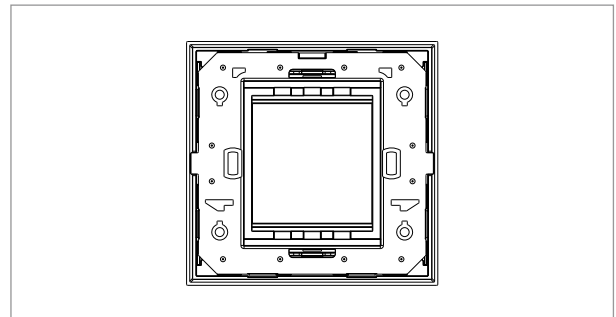

CUBE Series

CG302 .18

2M Plate - 2 module Smoked Silver

5267.51.8

Code:	CG302 .18
Series:	CUBE Series
Family:	Solid Glass plates with frames
Module Size:	Two Module
Colour:	Smoked Silver
Mark:	Norisys
Rated supply voltage:	--
Maximum resistive load:	—
Dimensions:	92.3mm x 95.1mm x 13.9mm
Weight:	115.60g

Wiring Diagram:

Drawings:

Installation:

Installation of the product should be carried out in compliance with the current regulations regarding the installation of electrical systems in the country where the product is installed.