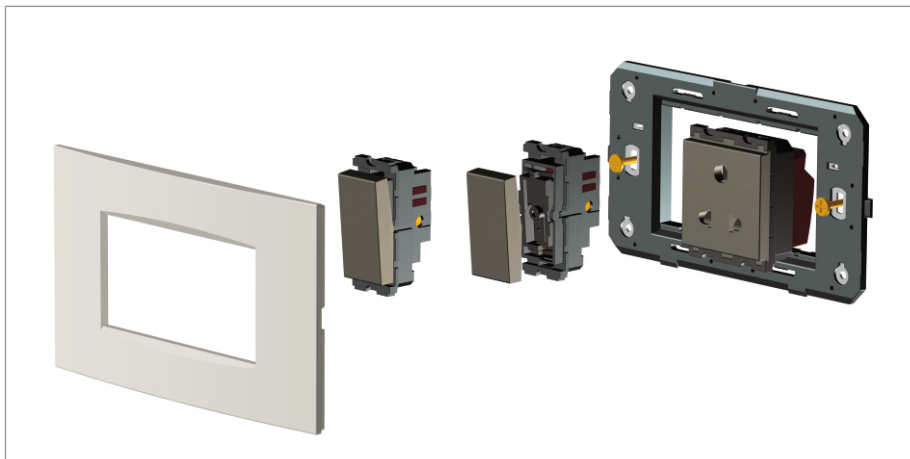

CUBE Series

CG302 .08

2M Plate - 2 module Ice White

5267.51.8

Code:	CG302 .08
Series:	CUBE Series
Family:	Solid Glass plates with frames
Module Size:	Two Module
Colour:	Ice White
Mark:	Norisys
Rated supply voltage:	--
Maximum resistive load:	—
Dimensions:	92.3mm x 95.1mm x 13.9mm
Weight:	115.60g

Wiring Diagram:

Drawings:

Installation:

Installation of the product should be carried out in compliance with the current regulations regarding the installation of electrical systems in the country where the product is installed.