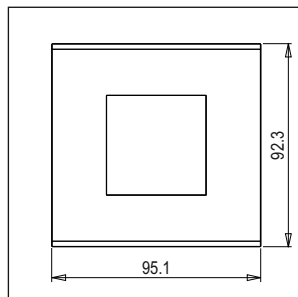

CUBE Series

CG302 .08

2M Plate - 2 module Ice White

5267.51.8

Code:	CG302 .08
Series:	CUBE Series
Family:	Solid Glass plates with frames
Module Size:	Two Module
Colour:	Ice White
Mark:	Norisys
Rated supply voltage:	--
Maximum resistive load:	—
Dimensions:	92.3mm x 95.1mm x 13.9mm
Weight:	115.60g

Wiring Diagram:

Drawings:

Installation:

Installation of the product should be carried out in compliance with the current regulations regarding the installation of electrical systems in the country where the product is installed.

The product should be installed by a trained professional following all safety norms.

Keep away from water and wet surfaces. While mounting the product, hands should not be wet.