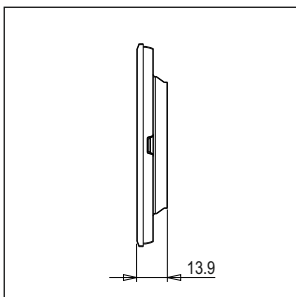

CUBE Series

CG302 .08

2M Plate - 2 module Ice White

5267.51.8

Code:	CG302 .08
Series:	CUBE Series
Family:	Solid Glass plates with frames
Module Size:	Two Module
Colour:	Ice White
Mark:	Norisys
Rated supply voltage:	--
Maximum resistive load:	—
Dimensions:	92.3mm x 95.1mm x 13.9mm
Weight:	115.60g

Wiring Diagram:

Drawings:

Installation:

Installation of the product should be carried out in compliance with the current regulations regarding the installation of electrical systems in the country where the product is installed.

The product should be installed by a trained professional following all safety norms.

Keep away from water and wet surfaces. While mounting the product, hands should not be wet.