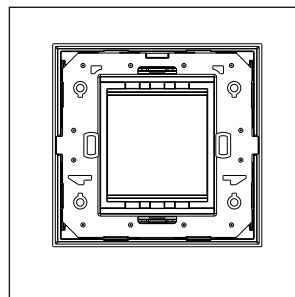

CUBE Series

CG302 .08

2M Plate - 2 module Ice White

5267.51.8

Code:	CG302 .08
Series:	CUBE Series
Family:	Solid Glass plates with frames
Module Size:	Two Module
Colour:	Ice White
Mark:	Norisys
Rated supply voltage:	--
Maximum resistive load:	—
Dimensions:	92.3mm x 95.1mm x 13.9mm
Weight:	115.60g

Wiring Diagram:

Drawings:

Installation:

Installation of the product should be carried out in compliance with the current regulations regarding the installation of electrical systems in the country where the product is installed.