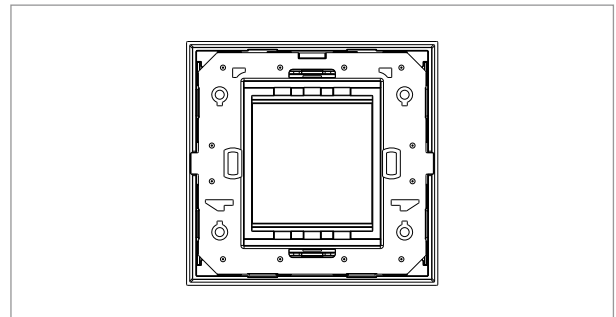

CUBE Series

CG302 .08

2M Plate - 2 module Ice White

5267.51.8

Code:	CG302 .08
Series:	CUBE Series
Family:	Solid Glass plates with frames
Module Size:	Two Module
Colour:	Ice White
Mark:	Norisys
Rated supply voltage:	--
Maximum resistive load:	—
Dimensions:	92.3mm x 95.1mm x 13.9mm
Weight:	115.60g

Wiring Diagram:

Drawings:

Installation:

Installation of the product should be carried out in compliance with the current regulations regarding the installation of electrical systems in the country where the product is installed.