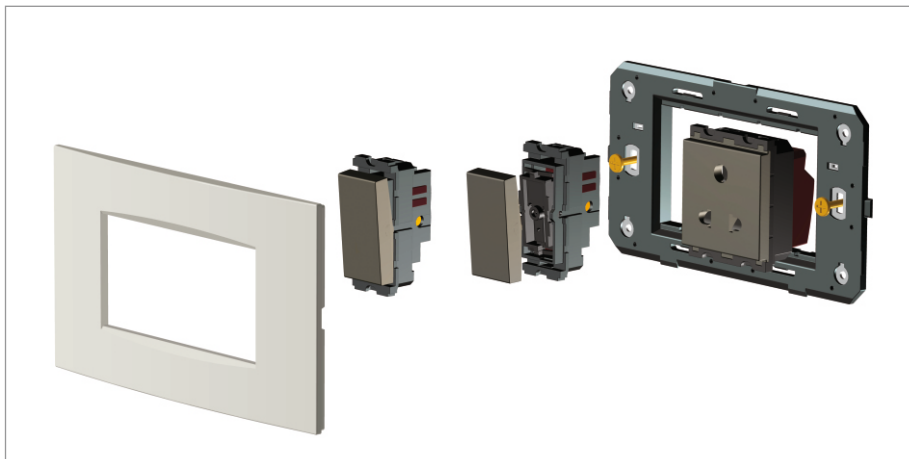

Installation:

Installation of the product should be carried out in compliance with the current regulations regarding the installation of electrical systems in the country where the product is installed.

The product should be installed by a trained professional following all safety norms.

Keep away from water and wet surfaces. While mounting the product, hands should not be wet.