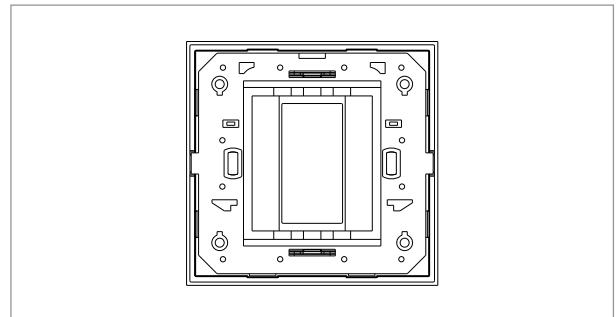

**CUBE Series**

**CG301 .38**

1M Plate - 1 module Ultra White

5267.51.8

Code:	CG301 .38
Series:	CUBE Series
Family:	Solid Glass plates with frames
Module Size:	One Module
Colour:	Ultra White
Mark:	Norisys
Rated supply voltage:	--
Maximum resistive load:	--
Dimensions:	92.3mm x 95.1mm x 13.9mm
Weight:	119.70g

**Wiring Diagram:**

**Drawings:**

**Installation:**

Installation of the product should be carried out in compliance with the current regulations regarding the installation of electrical systems in the country where the product is installed.