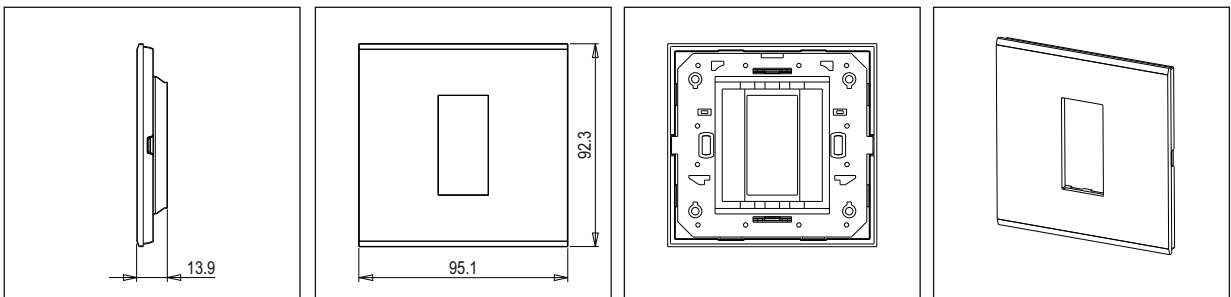

CUBE Series

CG301 .38

1M Plate - 1 module Ultra White

5267.51.8

Code:	CG301 .38
Series:	CUBE Series
Family:	Solid Glass plates with frames
Module Size:	One Module
Colour:	Ultra White
Mark:	Norisys
Rated supply voltage:	--
Maximum resistive load:	--
Dimensions:	92.3mm x 95.1mm x 13.9mm
Weight:	119.70g

Wiring Diagram:

Drawings:

Installation:

Installation of the product should be carried out in compliance with the current regulations regarding the installation of electrical systems in the country where the product is installed.

The product should be installed by a trained professional following all safety norms.

Keep away from water and wet surfaces. While mounting the product, hands should not be wet.