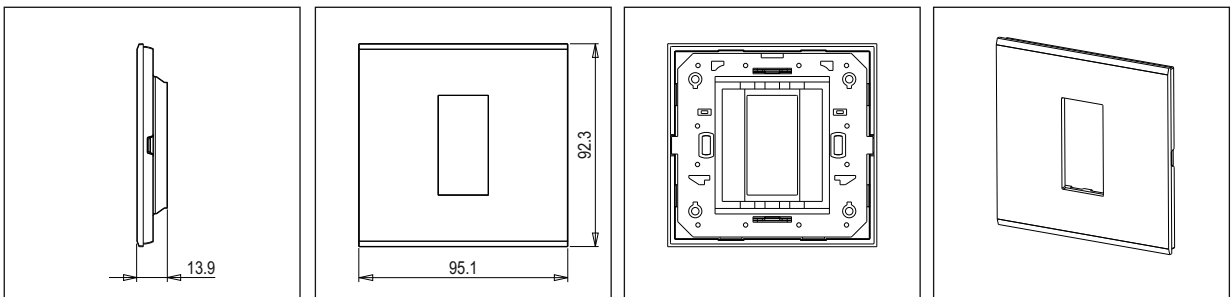

CUBE Series

CG301 .09

1M Plate - 1 module Metal Gray

5267.51.8

Code:	CG301 .09
Series:	CUBE Series
Family:	Solid Glass plates with frames
Module Size:	One Module
Colour:	Metal Gray
Mark:	Norisys
Rated supply voltage:	--
Maximum resistive load:	--
Dimensions:	92.3mm x 95.1mm x 13.9mm
Weight:	119.70g

Wiring Diagram:

Drawings:

Installation:

Installation of the product should be carried out in compliance with the current regulations regarding the installation of electrical systems in the country where the product is installed.