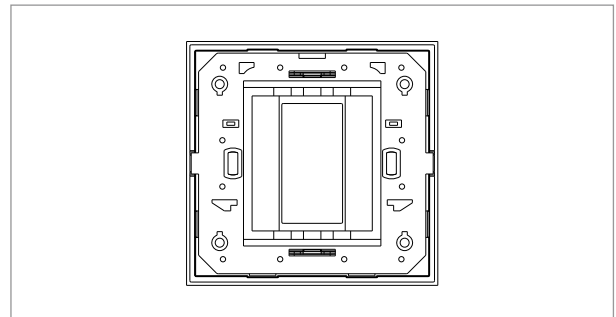

CUBE Series

CG301 .09

1M Plate - 1 module Metal Gray

5267.51.8

Code:	CG301 .09
Series:	CUBE Series
Family:	Solid Glass plates with frames
Module Size:	One Module
Colour:	Metal Gray
Mark:	Norisys
Rated supply voltage:	--
Maximum resistive load:	--
Dimensions:	92.3mm x 95.1mm x 13.9mm
Weight:	119.70g

Wiring Diagram:

Drawings:

Installation:

Installation of the product should be carried out in compliance with the current regulations regarding the installation of electrical systems in the country where the product is installed.