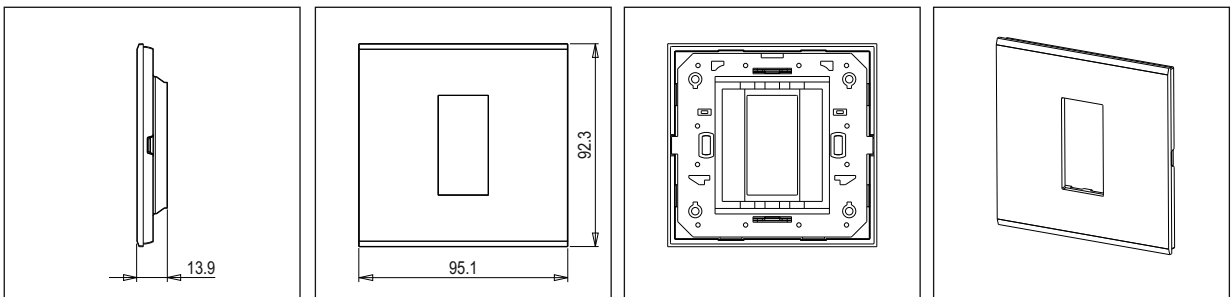

CUBE Series

CG301 .08

1M Plate - 1 module Ice White

5267.51.8

Code:	CG301 .08
Series:	CUBE Series
Family:	Solid Glass plates with frames
Module Size:	One Module
Colour:	Ice White
Mark:	Norisys
Rated supply voltage:	--
Maximum resistive load:	--
Dimensions:	92.3mm x 95.1mm x 13.9mm
Weight:	119.70g

Wiring Diagram:

Drawings:

Installation:

Installation of the product should be carried out in compliance with the current regulations regarding the installation of electrical systems in the country where the product is installed.