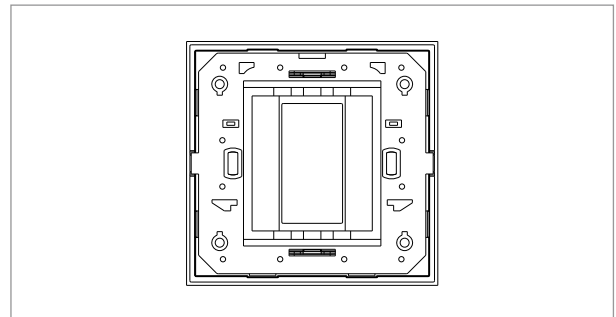

CUBE Series

CG301 .08

1M Plate - 1 module Ice White

5267.51.8

Code:	CG301 .08
Series:	CUBE Series
Family:	Solid Glass plates with frames
Module Size:	One Module
Colour:	Ice White
Mark:	Norisys
Rated supply voltage:	--
Maximum resistive load:	--
Dimensions:	92.3mm x 95.1mm x 13.9mm
Weight:	119.70g

Wiring Diagram:

Drawings:

Installation:

Installation of the product should be carried out in compliance with the current regulations regarding the installation of electrical systems in the country where the product is installed.