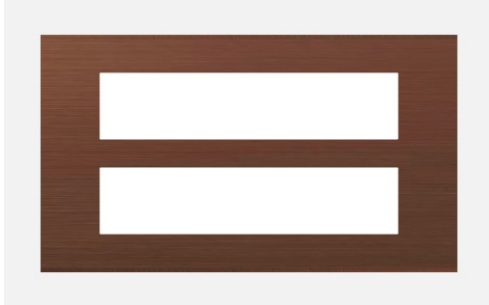

CUBE Series

CA316 .14

16M Plate - 16 module Dark Bronze

5267.51.8

Code:	CA316 .14
Series:	CUBE Series
Family:	Aluminium plates with frames
Module Size:	Sixteen Module
Colour:	Dark Bronze
Mark:	Norisys
Rated supply voltage:	—
Maximum resistive load:	—
Dimensions:	162.0mm x 249.9mm x 13.9mm
Weight:	490.0g