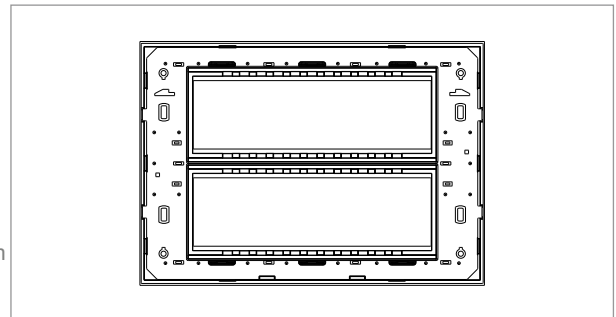

CUBE Series

CA316 .14

16M Plate - 16 module Dark Bronze

5267.51.8

Code:	CA316 .14
Series:	CUBE Series
Family:	Aluminium plates with frames
Module Size:	Sixteen Module
Colour:	Dark Bronze
Mark:	Norisys
Rated supply voltage:	—
Maximum resistive load:	—
Dimensions:	162.0mm x 249.9mm x 13.9mm
Weight:	490.0g

Wiring Diagram:

Drawings:

Installation:

Installation of the product should be carried out in compliance with the current regulations regarding the installation of electrical systems in the country where the product is installed.