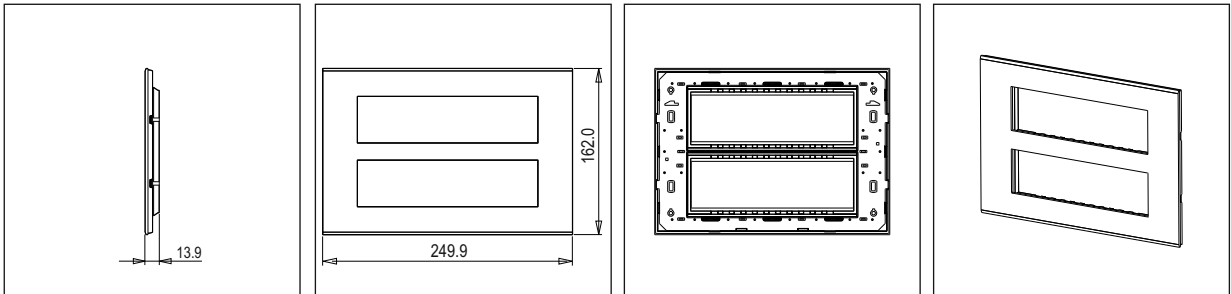

CUBE Series

CA316 .14

16M Plate - 16 module Dark Bronze

5267.51.8

Code:	CA316 .14
Series:	CUBE Series
Family:	Aluminium plates with frames
Module Size:	Sixteen Module
Colour:	Dark Bronze
Mark:	Norisys
Rated supply voltage:	—
Maximum resistive load:	—
Dimensions:	162.0mm x 249.9mm x 13.9mm
Weight:	490.0g

Wiring Diagram:

Drawings:

Installation:

Installation of the product should be carried out in compliance with the current regulations regarding the installation of electrical systems in the country where the product is installed.

The product should be installed by a trained professional following all safety norms.

Keep away from water and wet surfaces. While mounting the product, hands should not be wet.