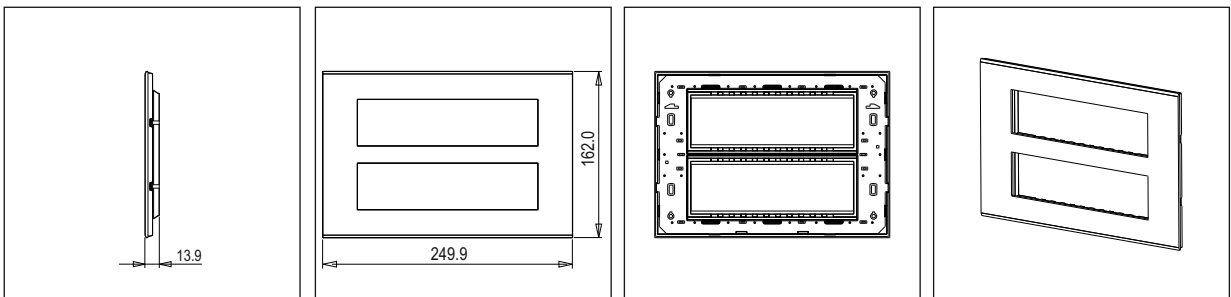

CUBE Series

CA316 .05

16M Plate - 16 module Aluminium Black

5267.51.8

Code:	CA316 .05
Series:	CUBE Series
Family:	Aluminium plates with frames
Module Size:	Sixteen Module
Colour:	Aluminium Black
Mark:	Norisys
Rated supply voltage:	—
Maximum resistive load:	—
Dimensions:	162.0mm x 249.9mm x 13.9mm
Weight:	490.0g

Wiring Diagram:

Drawings:

Installation:

Installation of the product should be carried out in compliance with the current regulations regarding the installation of electrical systems in the country where the product is installed.