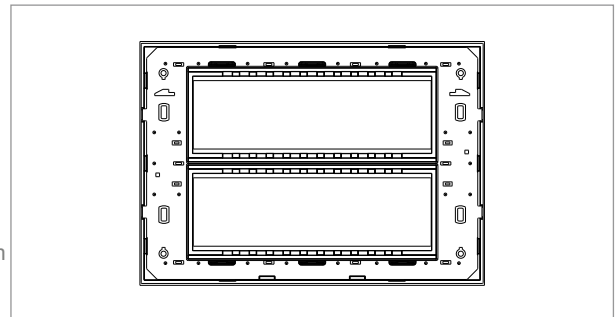

CUBE Series

CA316 .05

16M Plate - 16 module Aluminium Black

5267.51.8

Code:	CA316 .05
Series:	CUBE Series
Family:	Aluminium plates with frames
Module Size:	Sixteen Module
Colour:	Aluminium Black
Mark:	Norisys
Rated supply voltage:	—
Maximum resistive load:	—
Dimensions:	162.0mm x 249.9mm x 13.9mm
Weight:	490.0g

Wiring Diagram:

Drawings:

Installation:

Installation of the product should be carried out in compliance with the current regulations regarding the installation of electrical systems in the country where the product is installed.