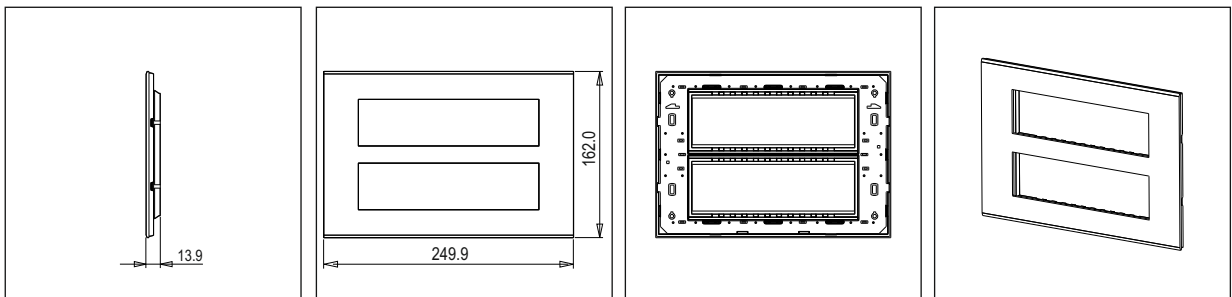

CUBE Series

CA316 .04

16M Plate - 16 module Aluminium Natural

5267.51.8

Code:	CA316 .04
Series:	CUBE Series
Family:	Aluminium plates with frames
Module Size:	Sixteen Module
Colour:	Aluminium Natural
Mark:	Norisys
Rated supply voltage:	—
Maximum resistive load:	—
Dimensions:	162.0mm x 249.9mm x 13.9mm
Weight:	490.0g

Wiring Diagram:

Drawings:

Installation:

Installation of the product should be carried out in compliance with the current regulations regarding the installation of electrical systems in the country where the product is installed.

The product should be installed by a trained professional following all safety norms.

Keep away from water and wet surfaces. While mounting the product, hands should not be wet.