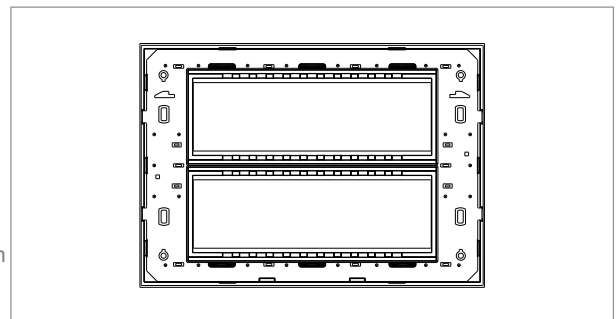

**CUBE Series**

**CA316 .04**

16M Plate - 16 module Aluminium Natural

5267.51.8

Code:	CA316 .04
Series:	CUBE Series
Family:	Aluminium plates with frames
Module Size:	Sixteen Module
Colour:	Aluminium Natural
Mark:	Norisys
Rated supply voltage:	—
Maximum resistive load:	—
Dimensions:	162.0mm x 249.9mm x 13.9mm
Weight:	490.0g

**Wiring Diagram:**

**Drawings:**

**Installation:**

Installation of the product should be carried out in compliance with the current regulations regarding the installation of electrical systems in the country where the product is installed.