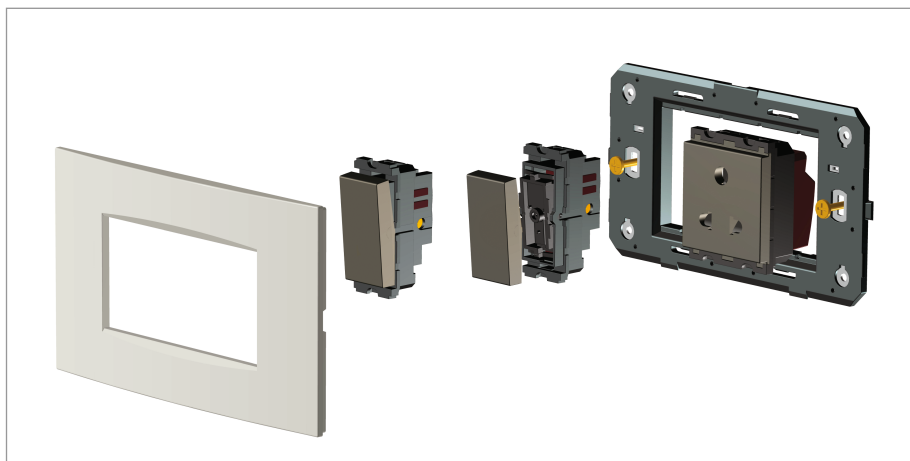

**CUBE Series**

**CA316 .04**

16M Plate - 16 module Aluminium Natural

5267.51.8

Code:	CA316 .04
Series:	CUBE Series
Family:	Aluminium plates with frames
Module Size:	Sixteen Module
Colour:	Aluminium Natural
Mark:	Norisys
Rated supply voltage:	—
Maximum resistive load:	—
Dimensions:	162.0mm x 249.9mm x 13.9mm
Weight:	490.0g

**Wiring Diagram:**

**Drawings:**

**Installation:**

Installation of the product should be carried out in compliance with the current regulations regarding the installation of electrical systems in the country where the product is installed.