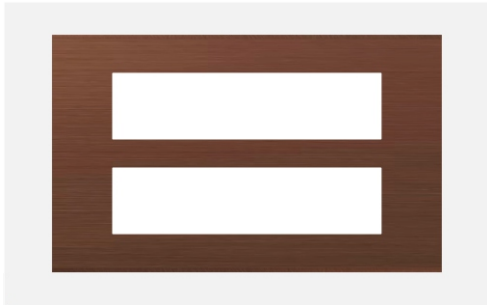

**CUBE Series**

**CA314 .14**

14M Plate - 14 module Dark Bronze

5267.51.8

Code:	CA314 .14
Series:	CUBE Series
Family:	Aluminium plates with frames
Module Size:	Fourteen Module
Colour:	Dark Bronze
Mark:	Norisys
Rated supply voltage:	—
Maximum resistive load:	—
Dimensions:	162.0mm x 228.9mm x 13.9mm
Weight:	414.60g