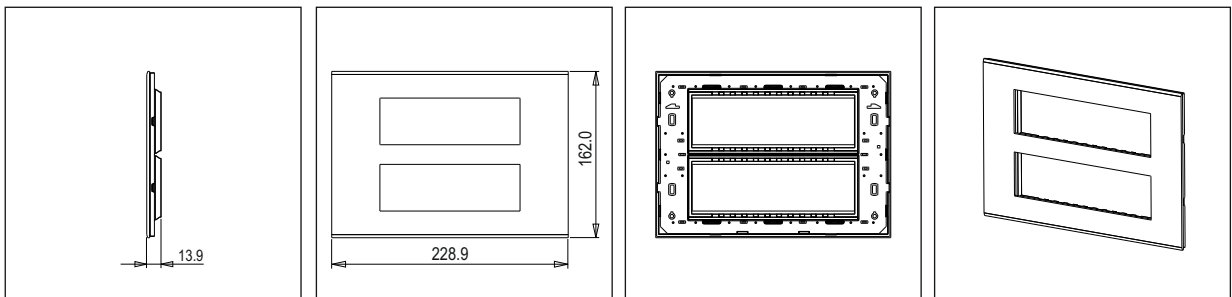

CUBE Series

CA314 .14

14M Plate - 14 module Dark Bronze

5267.51.8

Code:	CA314 .14
Series:	CUBE Series
Family:	Aluminium plates with frames
Module Size:	Fourteen Module
Colour:	Dark Bronze
Mark:	Norisys
Rated supply voltage:	—
Maximum resistive load:	—
Dimensions:	162.0mm x 228.9mm x 13.9mm
Weight:	414.60g

Wiring Diagram:

Drawings:

Installation:

Installation of the product should be carried out in compliance with the current regulations regarding the installation of electrical systems in the country where the product is installed.

The product should be installed by a trained professional following all safety norms.

Keep away from water and wet surfaces. While mounting the product, hands should not be wet.