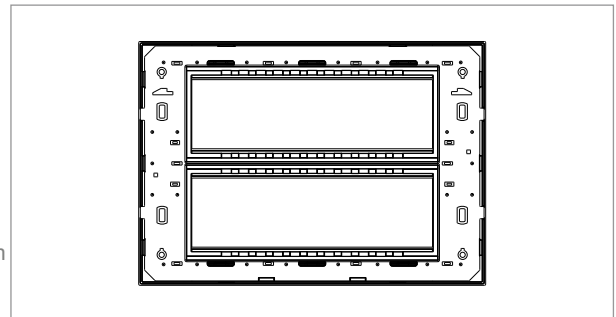

CUBE Series

CA314 .05

14M Plate - 14 module Aluminium Black

5267.51.8

Code:	CA314 .05
Series:	CUBE Series
Family:	Aluminium plates with frames
Module Size:	Fourteen Module
Colour:	Aluminium Black
Mark:	Norisys
Rated supply voltage:	—
Maximum resistive load:	—
Dimensions:	162.0mm x 228.9mm x 13.9mm
Weight:	414.60g

Wiring Diagram:

Drawings:

Installation:

Installation of the product should be carried out in compliance with the current regulations regarding the installation of electrical systems in the country where the product is installed.