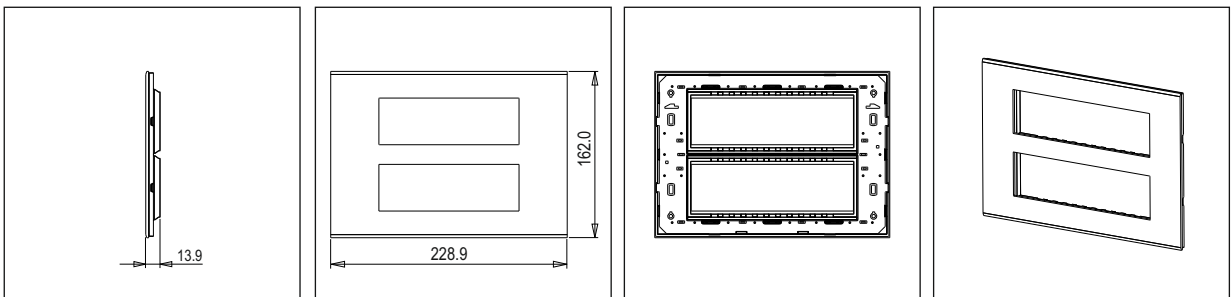

CUBE Series

CA314 .05

14M Plate - 14 module Aluminium Black

5267.51.8

Code:	CA314 .05
Series:	CUBE Series
Family:	Aluminium plates with frames
Module Size:	Fourteen Module
Colour:	Aluminium Black
Mark:	Norisys
Rated supply voltage:	—
Maximum resistive load:	—
Dimensions:	162.0mm x 228.9mm x 13.9mm
Weight:	414.60g

Wiring Diagram:

Drawings:

Installation:

Installation of the product should be carried out in compliance with the current regulations regarding the installation of electrical systems in the country where the product is installed.