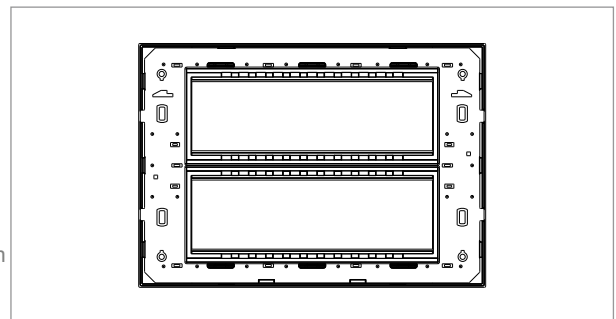

CUBE Series

CA314 .04

14M Plate - 14 module Aluminium Natural

5267.51.8

Code:	CA314 .04
Series:	CUBE Series
Family:	Aluminium plates with frames
Module Size:	Fourteen Module
Colour:	Aluminium Natural
Mark:	Norisys
Rated supply voltage:	—
Maximum resistive load:	—
Dimensions:	162.0mm x 228.9mm x 13.9mm
Weight:	414.60g

Wiring Diagram:

Drawings:

Installation:

Installation of the product should be carried out in compliance with the current regulations regarding the installation of electrical systems in the country where the product is installed.