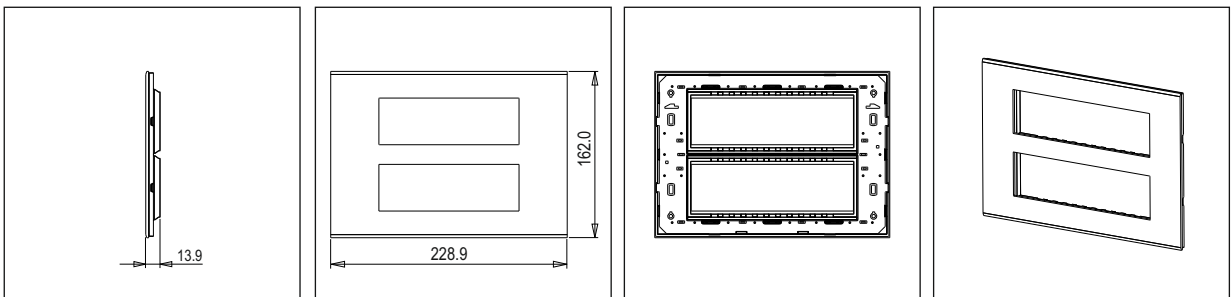

CUBE Series

CA314 .04

14M Plate - 14 module Aluminium Natural

5267.51.8

Code:	CA314 .04
Series:	CUBE Series
Family:	Aluminium plates with frames
Module Size:	Fourteen Module
Colour:	Aluminium Natural
Mark:	Norisys
Rated supply voltage:	—
Maximum resistive load:	—
Dimensions:	162.0mm x 228.9mm x 13.9mm
Weight:	414.60g

Wiring Diagram:

Drawings:

Installation:

Installation of the product should be carried out in compliance with the current regulations regarding the installation of electrical systems in the country where the product is installed.