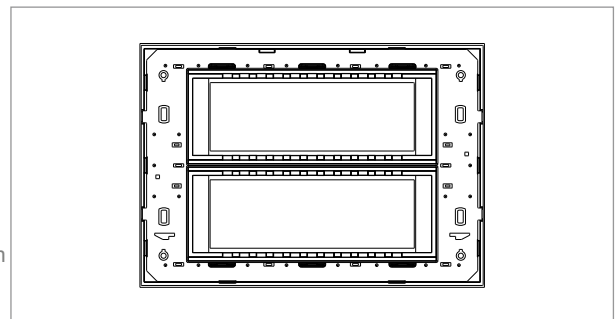

**CUBE Series**

**CA312 .14**

12M Plate - 12 module Dark Bronze

5267.51.8

Code:	CA312 .14
Series:	CUBE Series
Family:	Aluminium plates with frames
Module Size:	Twelve Module
Colour:	Dark Bronze
Mark:	Norisys
Rated supply voltage:	—
Maximum resistive load:	—
Dimensions:	162.0mm x 228.9mm x 13.9mm
Weight:	432.90g

**Wiring Diagram:**

**Drawings:**

**Installation:**

Installation of the product should be carried out in compliance with the current regulations regarding the installation of electrical systems in the country where the product is installed.