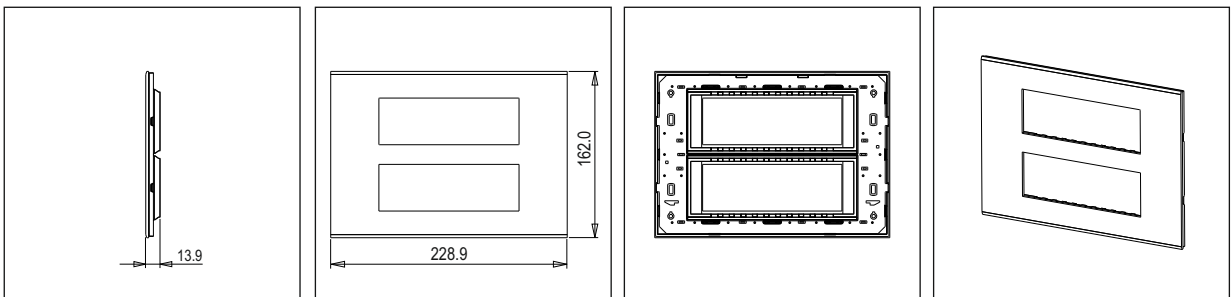

CUBE Series

CA312 .14

12M Plate - 12 module Dark Bronze

5267.51.8

Code:	CA312 .14
Series:	CUBE Series
Family:	Aluminium plates with frames
Module Size:	Twelve Module
Colour:	Dark Bronze
Mark:	Norisys
Rated supply voltage:	—
Maximum resistive load:	—
Dimensions:	162.0mm x 228.9mm x 13.9mm
Weight:	432.90g

Wiring Diagram:

Drawings:

Installation:

Installation of the product should be carried out in compliance with the current regulations regarding the installation of electrical systems in the country where the product is installed.

The product should be installed by a trained professional following all safety norms.

Keep away from water and wet surfaces. While mounting the product, hands should not be wet.