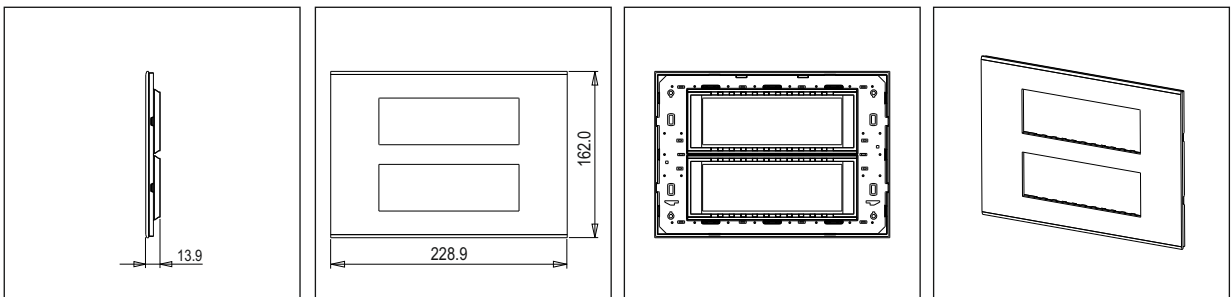

CUBE Series

CA312 .05

12M Plate - 12 module Aluminium Black

5267.51.8

Code:	CA312 .05
Series:	CUBE Series
Family:	Aluminium plates with frames
Module Size:	Twelve Module
Colour:	Aluminium Black
Mark:	Norisys
Rated supply voltage:	—
Maximum resistive load:	—
Dimensions:	162.0mm x 228.9mm x 13.9mm
Weight:	432.90g

Wiring Diagram:

Drawings:

Installation:

Installation of the product should be carried out in compliance with the current regulations regarding the installation of electrical systems in the country where the product is installed.

The product should be installed by a trained professional following all safety norms.

Keep away from water and wet surfaces. While mounting the product, hands should not be wet.