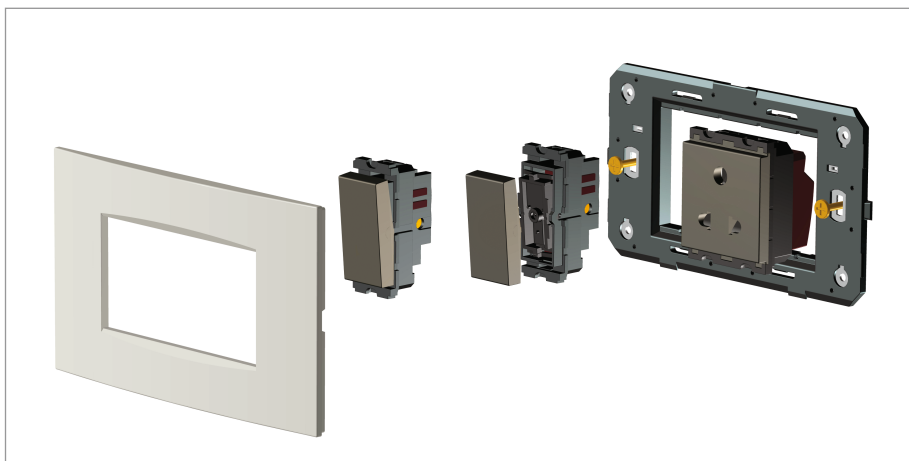

**CUBE Series**

**CA312 .05**

12M Plate - 12 module Aluminium Black

5267.51.8

Code:	CA312 .05
Series:	CUBE Series
Family:	Aluminium plates with frames
Module Size:	Twelve Module
Colour:	Aluminium Black
Mark:	Norisys
Rated supply voltage:	—
Maximum resistive load:	—
Dimensions:	162.0mm x 228.9mm x 13.9mm
Weight:	432.90g

**Wiring Diagram:**

**Drawings:**

**Installation:**

Installation of the product should be carried out in compliance with the current regulations regarding the installation of electrical systems in the country where the product is installed.