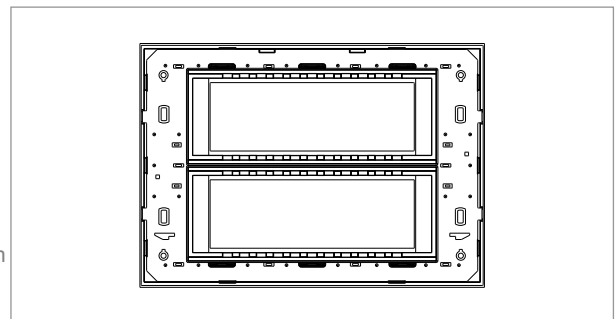

**CUBE Series**

**CA312 .05**

12M Plate - 12 module Aluminium Black

5267.51.8

Code:	CA312 .05
Series:	CUBE Series
Family:	Aluminium plates with frames
Module Size:	Twelve Module
Colour:	Aluminium Black
Mark:	Norisys
Rated supply voltage:	—
Maximum resistive load:	—
Dimensions:	162.0mm x 228.9mm x 13.9mm
Weight:	432.90g

**Wiring Diagram:**

**Drawings:**

**Installation:**

Installation of the product should be carried out in compliance with the current regulations regarding the installation of electrical systems in the country where the product is installed.