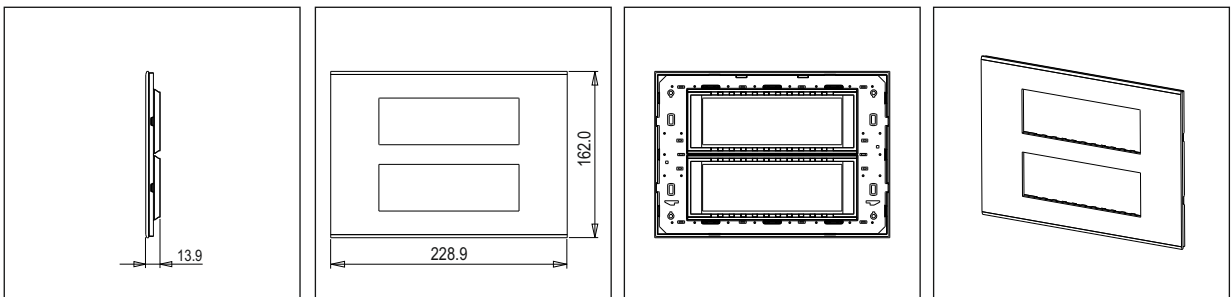

CUBE Series

CA312 .04

12M Plate - 12 module Aluminium Natural

5267.51.8

Code:	CA312 .04
Series:	CUBE Series
Family:	Aluminium plates with frames
Module Size:	Twelve Module
Colour:	Aluminium Natural
Mark:	Norisys
Rated supply voltage:	—
Maximum resistive load:	—
Dimensions:	162.0mm x 228.9mm x 13.9mm
Weight:	432.90g

Wiring Diagram:

Drawings:

Installation:

Installation of the product should be carried out in compliance with the current regulations regarding the installation of electrical systems in the country where the product is installed.