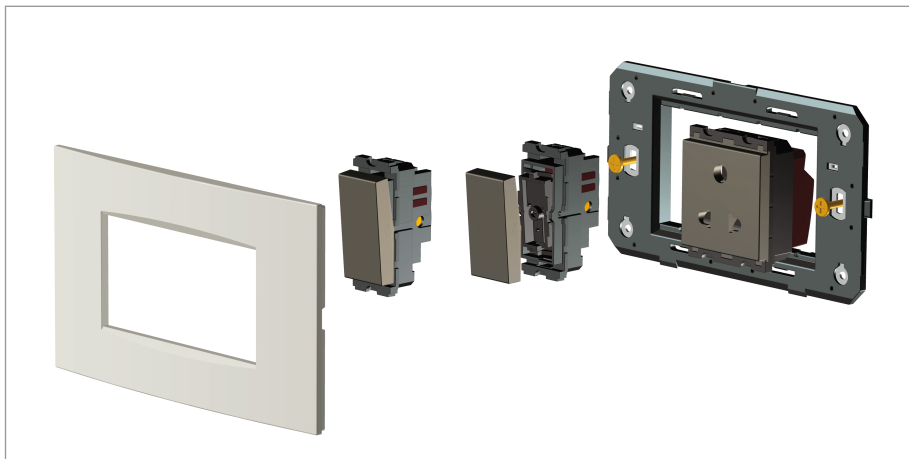

CUBE Series

CA312 .04

12M Plate - 12 module Aluminium Natural

5267.51.8

Code:	CA312 .04
Series:	CUBE Series
Family:	Aluminium plates with frames
Module Size:	Twelve Module
Colour:	Aluminium Natural
Mark:	Norisys
Rated supply voltage:	—
Maximum resistive load:	—
Dimensions:	162.0mm x 228.9mm x 13.9mm
Weight:	432.90g

Wiring Diagram:

Drawings:

Installation:

Installation of the product should be carried out in compliance with the current regulations regarding the installation of electrical systems in the country where the product is installed.