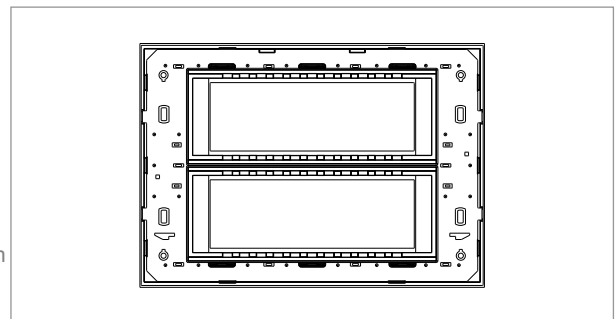

CUBE Series

CA312 .04

12M Plate - 12 module Aluminium Natural

5267.51.8

Code:	CA312 .04
Series:	CUBE Series
Family:	Aluminium plates with frames
Module Size:	Twelve Module
Colour:	Aluminium Natural
Mark:	Norisys
Rated supply voltage:	—
Maximum resistive load:	—
Dimensions:	162.0mm x 228.9mm x 13.9mm
Weight:	432.90g

Wiring Diagram:

Drawings:

Installation:

Installation of the product should be carried out in compliance with the current regulations regarding the installation of electrical systems in the country where the product is installed.