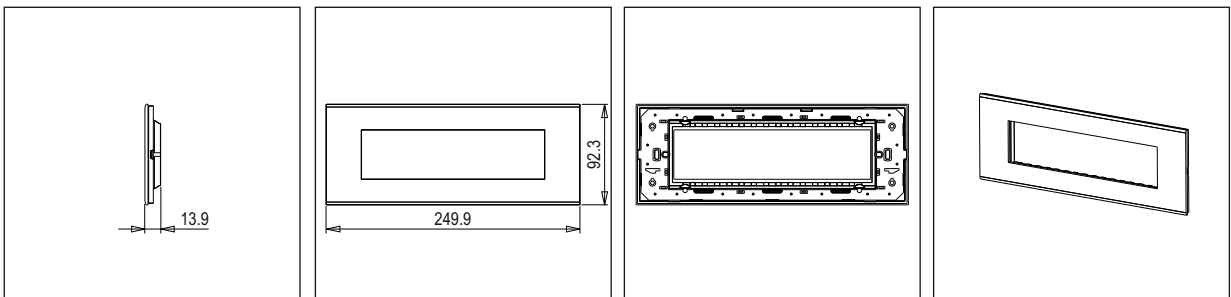

CUBE Series

CA308 .14

8M Plate - 8 module Dark Bronze

5267.51.8

Code:	CA308 .14
Series:	CUBE Series
Family:	Aluminium plates with frames
Module Size:	Eight Module
Colour:	Dark Bronze
Mark:	Norisys
Rated supply voltage:	–
Maximum resistive load:	–
Dimensions:	92.3mm x 249.9mm x 13.9mm
Weight:	261.50g

Wiring Diagram:

Drawings:

Installation:

Installation of the product should be carried out in compliance with the current regulations regarding the installation of electrical systems in the country where the product is installed.