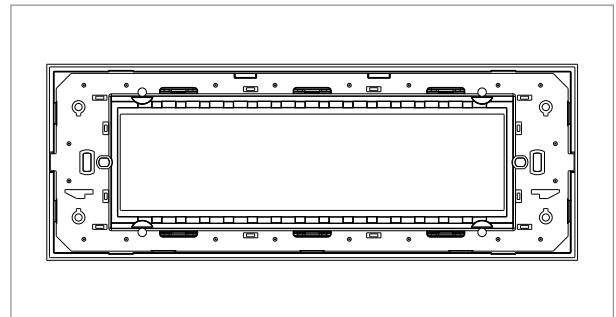

CUBE Series

CA308 .14

8M Plate - 8 module Dark Bronze

5267.51.8

Code:	CA308 .14
Series:	CUBE Series
Family:	Aluminium plates with frames
Module Size:	Eight Module
Colour:	Dark Bronze
Mark:	Norisys
Rated supply voltage:	–
Maximum resistive load:	–
Dimensions:	92.3mm x 249.9mm x 13.9mm
Weight:	261.50g

Wiring Diagram:

Drawings:

Installation:

Installation of the product should be carried out in compliance with the current regulations regarding the installation of electrical systems in the country where the product is installed.