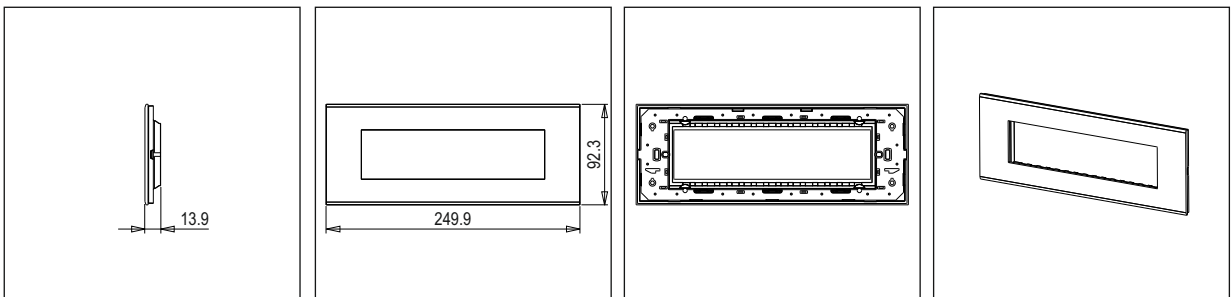

CUBE Series

CA308 .05

8M Plate - 8 module Aluminium Black

5267.51.8

Code:	CA308 .05
Series:	CUBE Series
Family:	Aluminium plates with frames
Module Size:	Eight Module
Colour:	Aluminium Black
Mark:	Norisys
Rated supply voltage:	—
Maximum resistive load:	—
Dimensions:	92.3mm x 249.9mm x 13.9mm
Weight:	261.50g

Wiring Diagram:

Drawings:

Installation:

Installation of the product should be carried out in compliance with the current regulations regarding the installation of electrical systems in the country where the product is installed.