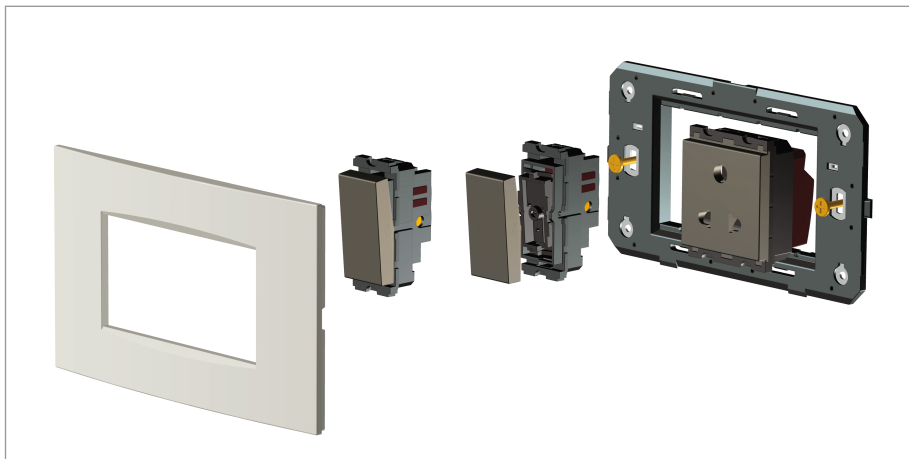

CUBE Series

CA308 .05

8M Plate - 8 module Aluminium Black

5267.51.8

Code:	CA308 .05
Series:	CUBE Series
Family:	Aluminium plates with frames
Module Size:	Eight Module
Colour:	Aluminium Black
Mark:	Norisys
Rated supply voltage:	—
Maximum resistive load:	—
Dimensions:	92.3mm x 249.9mm x 13.9mm
Weight:	261.50g

Wiring Diagram:

Drawings:

Installation:

Installation of the product should be carried out in compliance with the current regulations regarding the installation of electrical systems in the country where the product is installed.