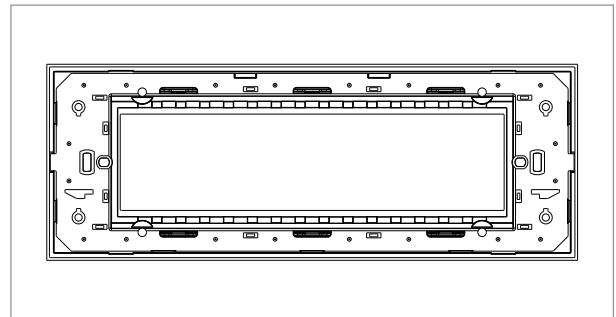

CUBE Series

CA308 .05

8M Plate - 8 module Aluminium Black

5267.51.8

Code:	CA308 .05
Series:	CUBE Series
Family:	Aluminium plates with frames
Module Size:	Eight Module
Colour:	Aluminium Black
Mark:	Norisys
Rated supply voltage:	—
Maximum resistive load:	—
Dimensions:	92.3mm x 249.9mm x 13.9mm
Weight:	261.50g

Wiring Diagram:

Drawings:

Installation:

Installation of the product should be carried out in compliance with the current regulations regarding the installation of electrical systems in the country where the product is installed.