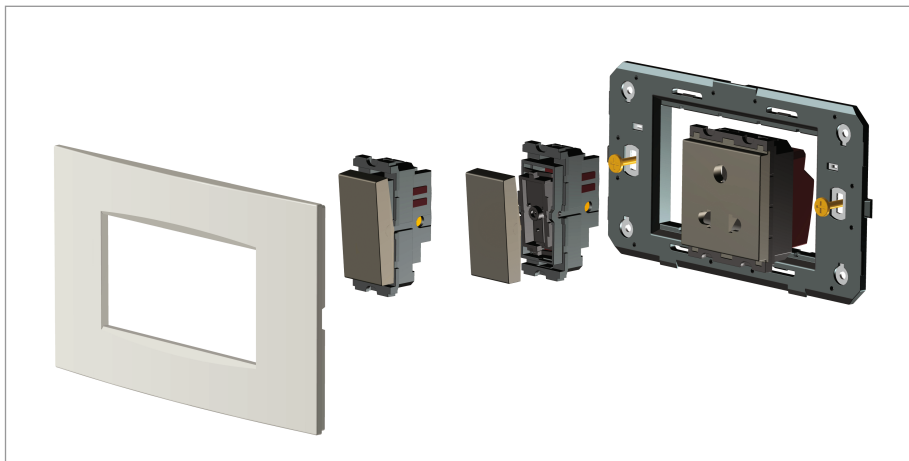

**CUBE Series**

**CA308 .04**

8M Plate - 8 module Aluminium Natural

5267.51.8

Code:	CA308 .04
Series:	CUBE Series
Family:	Aluminium plates with frames
Module Size:	Eight Module
Colour:	Aluminium Natural
Mark:	Norisys
Rated supply voltage:	—
Maximum resistive load:	—
Dimensions:	92.3mm x 249.9mm x 13.9mm
Weight:	261.50g

**Wiring Diagram:**

**Drawings:**

**Installation:**

Installation of the product should be carried out in compliance with the current regulations regarding the installation of electrical systems in the country where the product is installed.