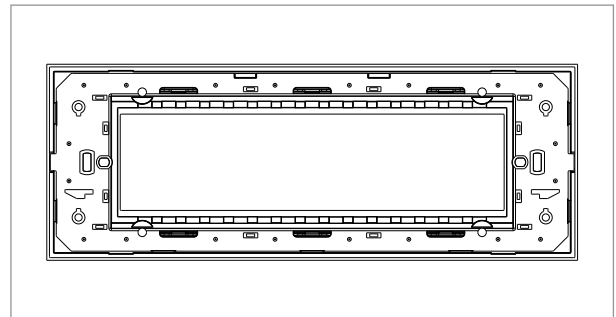

**CUBE Series**

**CA308 .04**

8M Plate - 8 module Aluminium Natural

5267.51.8

Code:	CA308 .04
Series:	CUBE Series
Family:	Aluminium plates with frames
Module Size:	Eight Module
Colour:	Aluminium Natural
Mark:	Norisys
Rated supply voltage:	—
Maximum resistive load:	—
Dimensions:	92.3mm x 249.9mm x 13.9mm
Weight:	261.50g

**Wiring Diagram:**

**Drawings:**

**Installation:**

Installation of the product should be carried out in compliance with the current regulations regarding the installation of electrical systems in the country where the product is installed.