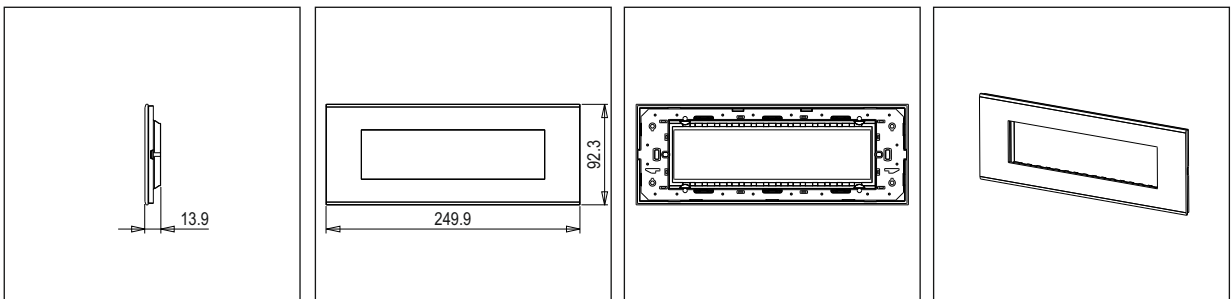

**CUBE Series**

**CA308 .04**

8M Plate - 8 module Aluminium Natural

5267.51.8

Code:	CA308 .04
Series:	CUBE Series
Family:	Aluminium plates with frames
Module Size:	Eight Module
Colour:	Aluminium Natural
Mark:	Norisys
Rated supply voltage:	—
Maximum resistive load:	—
Dimensions:	92.3mm x 249.9mm x 13.9mm
Weight:	261.50g

**Wiring Diagram:**

**Drawings:**

**Installation:**

Installation of the product should be carried out in compliance with the current regulations regarding the installation of electrical systems in the country where the product is installed.