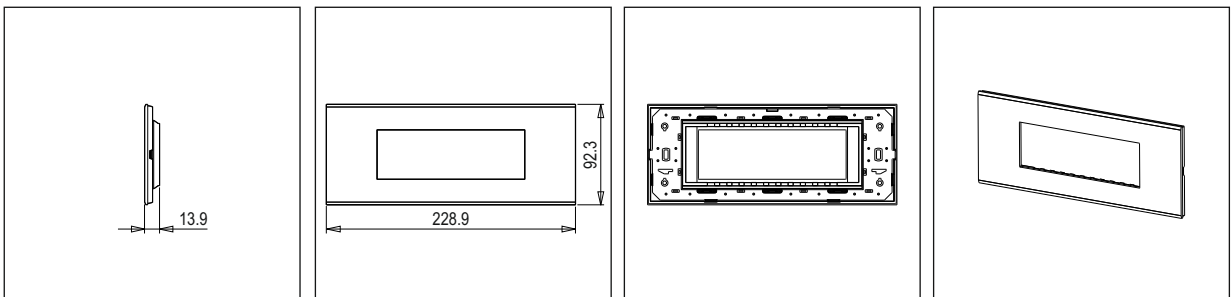

CUBE Series

CA306 .14

6M Plate - 6 module Dark Bronze

5267.51.8

Code:	CA306 .14
Series:	CUBE Series
Family:	Aluminium plates with frames
Module Size:	Six Module
Colour:	Dark Bronze
Mark:	Norisys
Rated supply voltage:	—
Maximum resistive load:	—
Dimensions:	92.3mm x 228.9mm x 13.9mm
Weight:	248.70g

Wiring Diagram:

Drawings:

Installation:

Installation of the product should be carried out in compliance with the current regulations regarding the installation of electrical systems in the country where the product is installed.