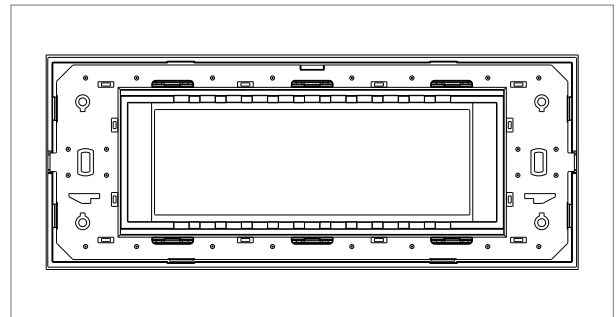

CUBE Series

CA306 .14

6M Plate - 6 module Dark Bronze

5267.51.8

Code:	CA306 .14
Series:	CUBE Series
Family:	Aluminium plates with frames
Module Size:	Six Module
Colour:	Dark Bronze
Mark:	Norisys
Rated supply voltage:	—
Maximum resistive load:	—
Dimensions:	92.3mm x 228.9mm x 13.9mm
Weight:	248.70g

Wiring Diagram:

Drawings:

Installation:

Installation of the product should be carried out in compliance with the current regulations regarding the installation of electrical systems in the country where the product is installed.