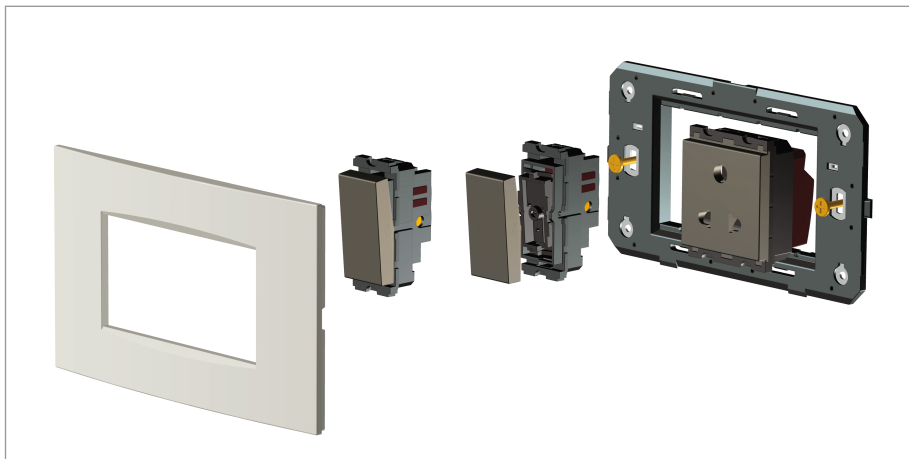

CUBE Series

CA306 .05

6M Plate - 6 module Aluminium Black

5267.51.8

Code:	CA306 .05
Series:	CUBE Series
Family:	Aluminium plates with frames
Module Size:	Six Module
Colour:	Aluminium Black
Mark:	Norisys
Rated supply voltage:	—
Maximum resistive load:	—
Dimensions:	92.3mm x 228.9mm x 13.9mm
Weight:	248.70g

Wiring Diagram:

Drawings:

Installation:

Installation of the product should be carried out in compliance with the current regulations regarding the installation of electrical systems in the country where the product is installed.