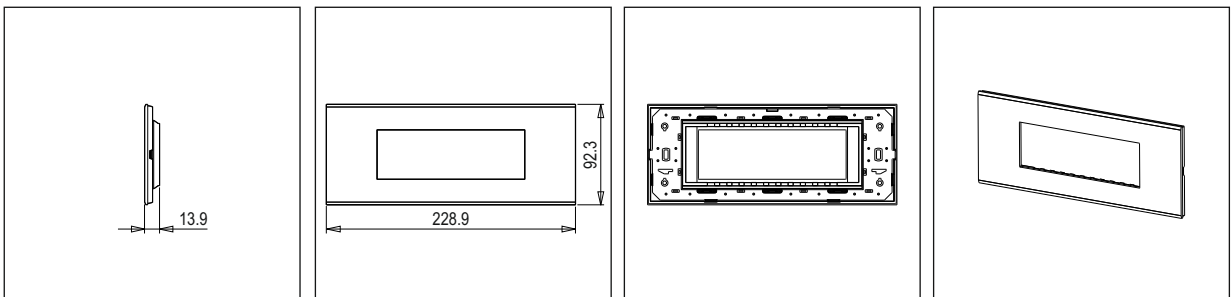

CUBE Series

CA306 .05

6M Plate - 6 module Aluminium Black

5267.51.8

Code:	CA306 .05
Series:	CUBE Series
Family:	Aluminium plates with frames
Module Size:	Six Module
Colour:	Aluminium Black
Mark:	Norisys
Rated supply voltage:	—
Maximum resistive load:	—
Dimensions:	92.3mm x 228.9mm x 13.9mm
Weight:	248.70g

Wiring Diagram:

Drawings:

Installation:

Installation of the product should be carried out in compliance with the current regulations regarding the installation of electrical systems in the country where the product is installed.