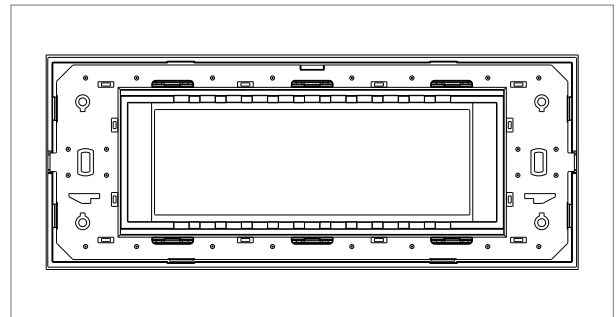

CUBE Series

CA306 .05

6M Plate - 6 module Aluminium Black

5267.51.8

Code:	CA306 .05
Series:	CUBE Series
Family:	Aluminium plates with frames
Module Size:	Six Module
Colour:	Aluminium Black
Mark:	Norisys
Rated supply voltage:	—
Maximum resistive load:	—
Dimensions:	92.3mm x 228.9mm x 13.9mm
Weight:	248.70g

Wiring Diagram:

Drawings:

Installation:

Installation of the product should be carried out in compliance with the current regulations regarding the installation of electrical systems in the country where the product is installed.