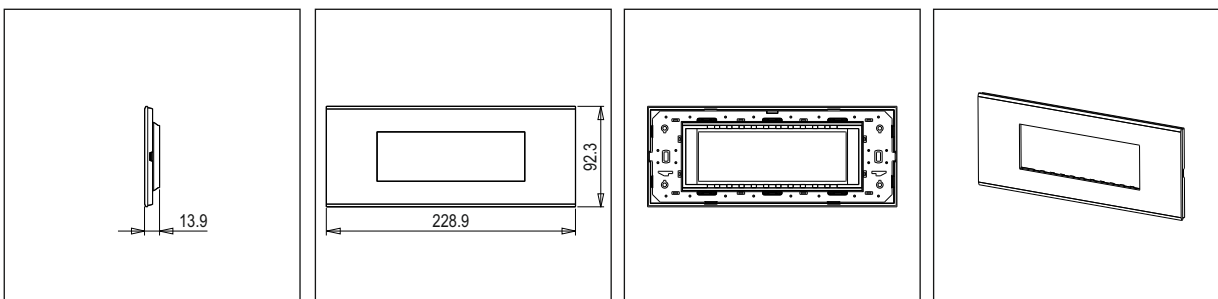

**CUBE Series**

**CA306 .04**

6M Plate - 6 module Aluminium Natural

5267.51.8

Code:	CA306 .04
Series:	CUBE Series
Family:	Aluminium plates with frames
Module Size:	Six Module
Colour:	Aluminium Natural
Mark:	Norisys
Rated supply voltage:	–
Maximum resistive load:	–
Dimensions:	92.3mm x 228.9mm x 13.9mm
Weight:	248.70g

**Wiring Diagram:**

**Drawings:**

**Installation:**

Installation of the product should be carried out in compliance with the current regulations regarding the installation of electrical systems in the country where the product is installed.