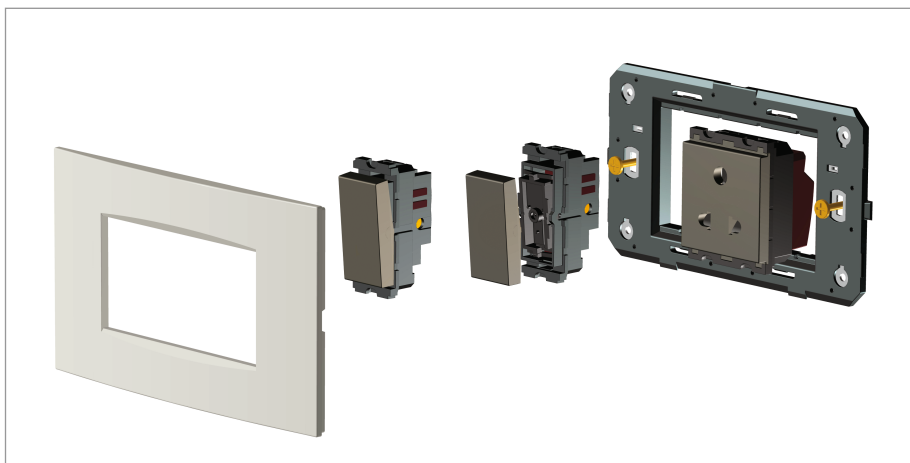

Installation:

Installation of the product should be carried out in compliance with the current regulations regarding the installation of electrical systems in the country where the product is installed.

The product should be installed by a trained professional following all safety norms.

Keep away from water and wet surfaces. While mounting the product, hands should not be wet.