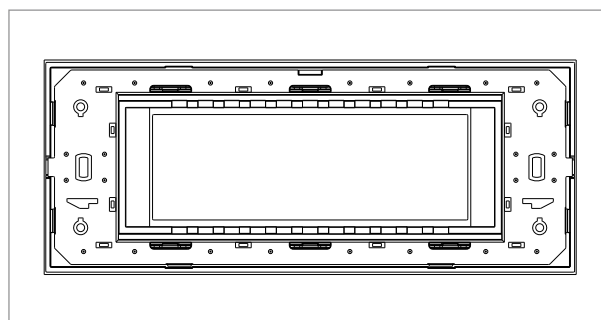

**CUBE Series**

**CA306 .04**

6M Plate - 6 module Aluminium Natural

5267.51.8

Code:	CA306 .04
Series:	CUBE Series
Family:	Aluminium plates with frames
Module Size:	Six Module
Colour:	Aluminium Natural
Mark:	Norisys
Rated supply voltage:	–
Maximum resistive load:	–
Dimensions:	92.3mm x 228.9mm x 13.9mm
Weight:	248.70g

**Wiring Diagram:**

**Drawings:**

**Installation:**

Installation of the product should be carried out in compliance with the current regulations regarding the installation of electrical systems in the country where the product is installed.