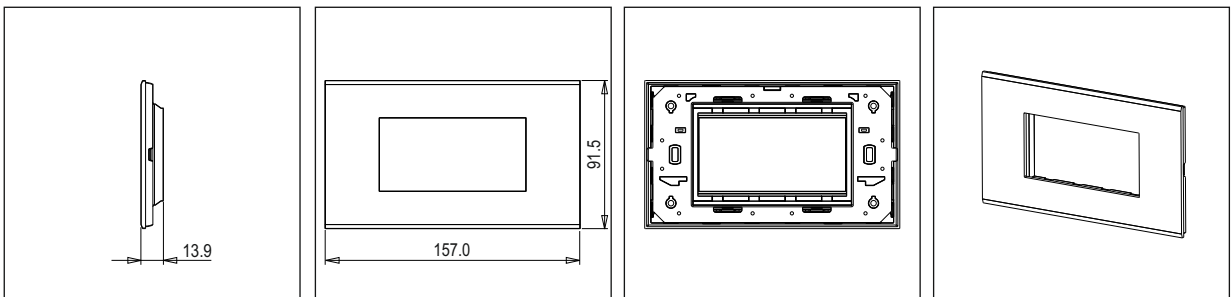

CUBE Series

CA304 .05

4M Plate - 4 module Aluminium Black

5267.51.8

Code:	CA304 .05
Series:	CUBE Series
Family:	Aluminium plates with frames
Module Size:	Four Module
Colour:	Aluminium Black
Mark:	Norisys
Rated supply voltage:	--
Maximum resistive load:	—
Dimensions:	91.5mm x 157.0mm x 13.9mm
Weight:	181.0g

Wiring Diagram:

Drawings:

Installation:

Installation of the product should be carried out in compliance with the current regulations regarding the installation of electrical systems in the country where the product is installed.