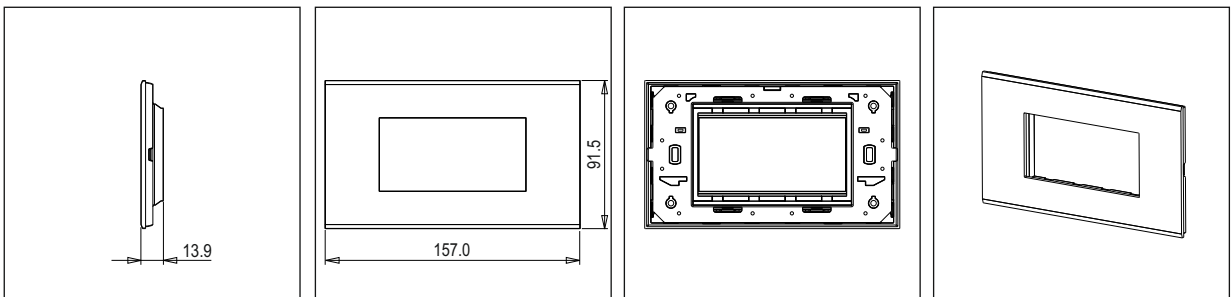

CUBE Series

CA304 .04

4M Plate - 4 module Aluminium Natural

5267.51.8

Code:	CA304 .04
Series:	CUBE Series
Family:	Aluminium plates with frames
Module Size:	Four Module
Colour:	Aluminium Natural
Mark:	Norisys
Rated supply voltage:	--
Maximum resistive load:	—
Dimensions:	91.5mm x 157.0mm x 13.9mm
Weight:	181.0g

Wiring Diagram:

Drawings:

Installation:

Installation of the product should be carried out in compliance with the current regulations regarding the installation of electrical systems in the country where the product is installed.