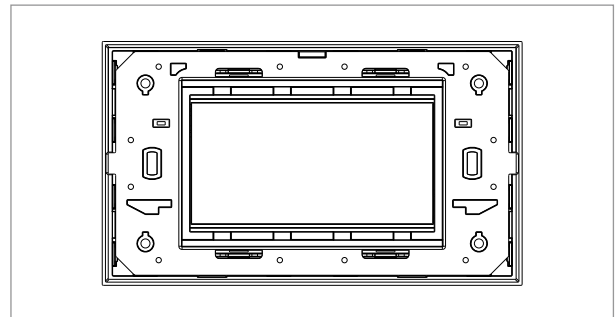

CUBE Series

CA304 .04

4M Plate - 4 module Aluminium Natural

5267.51.8

Code:	CA304 .04
Series:	CUBE Series
Family:	Aluminium plates with frames
Module Size:	Four Module
Colour:	Aluminium Natural
Mark:	Norisys
Rated supply voltage:	--
Maximum resistive load:	—
Dimensions:	91.5mm x 157.0mm x 13.9mm
Weight:	181.0g

Wiring Diagram:

Drawings:

Installation:

Installation of the product should be carried out in compliance with the current regulations regarding the installation of electrical systems in the country where the product is installed.