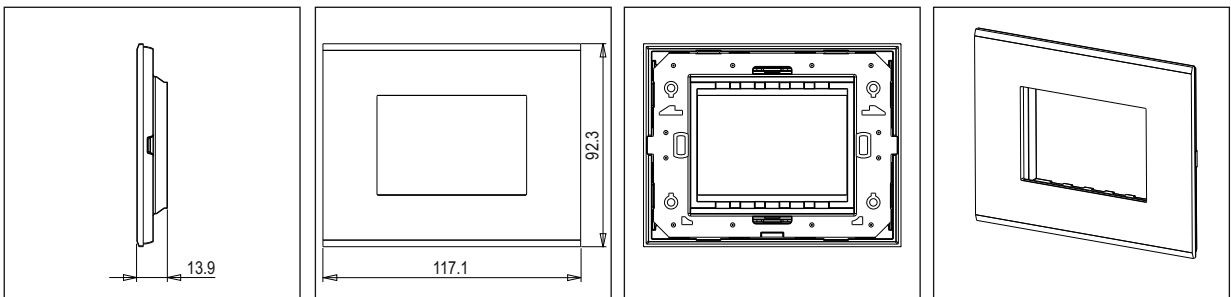

CUBE Series

CA303 .05

3M Plate - 3 module Aluminium Black

5267.51.8

Code:	CA303 .05
Series:	CUBE Series
Family:	Solid Aluminium plates with frames
Module Size:	Three Module
Colour:	Aluminium Black
Mark:	Norisys
Rated supply voltage:	—
Maximum resistive load:	—
Dimensions:	92.3mm x 117.1mm x 13.9mm
Weight:	132.30g

Wiring Diagram:

Drawings:

Installation:

Installation of the product should be carried out in compliance with the current regulations regarding the installation of electrical systems in the country where the product is installed.