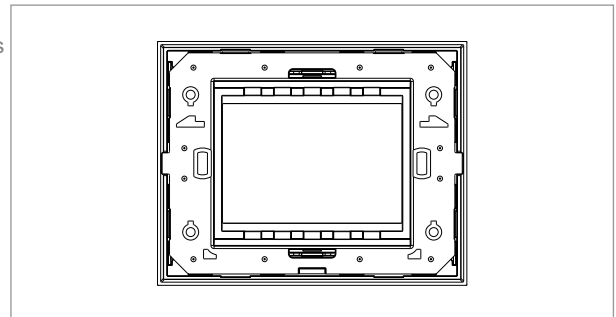

CUBE Series

CA303 .05

3M Plate - 3 module Aluminium Black

5267.51.8

Code:	CA303 .05
Series:	CUBE Series
Family:	Solid Aluminium plates with frames
Module Size:	Three Module
Colour:	Aluminium Black
Mark:	Norisys
Rated supply voltage:	—
Maximum resistive load:	—
Dimensions:	92.3mm x 117.1mm x 13.9mm
Weight:	132.30g

Wiring Diagram:

Drawings:

Installation:

Installation of the product should be carried out in compliance with the current regulations regarding the installation of electrical systems in the country where the product is installed.