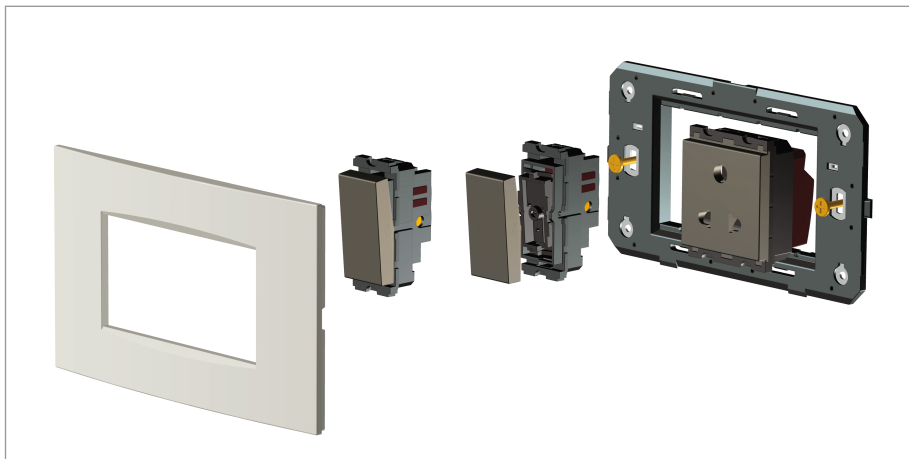

CUBE Series

CA303 .05

3M Plate - 3 module Aluminium Black

5267.51.8

Code:	CA303 .05
Series:	CUBE Series
Family:	Solid Aluminium plates with frames
Module Size:	Three Module
Colour:	Aluminium Black
Mark:	Norisys
Rated supply voltage:	—
Maximum resistive load:	—
Dimensions:	92.3mm x 117.1mm x 13.9mm
Weight:	132.30g

Wiring Diagram:

Drawings:

Installation:

Installation of the product should be carried out in compliance with the current regulations regarding the installation of electrical systems in the country where the product is installed.