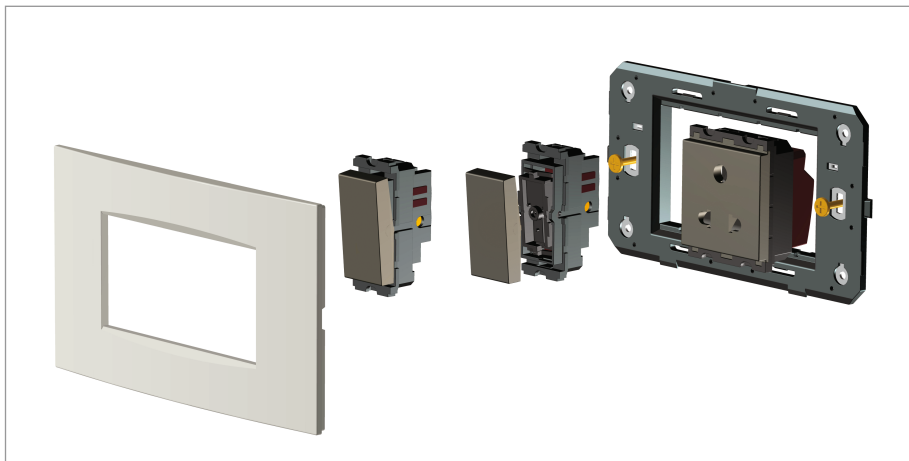

**CUBE Series**

**CA303 .04**

3M Plate - 3 module Aluminium Natural

5267.51.8

Code:	CA303 .04
Series:	CUBE Series
Family:	Aluminium plates with frames
Module Size:	Three Module
Colour:	Aluminium Natural
Mark:	Norisys
Rated supply voltage:	—
Maximum resistive load:	—
Dimensions:	92.3mm x 117.1mm x 13.9mm
Weight:	132.30g

**Wiring Diagram:**

**Drawings:**

**Installation:**

Installation of the product should be carried out in compliance with the current regulations regarding the installation of electrical systems in the country where the product is installed.