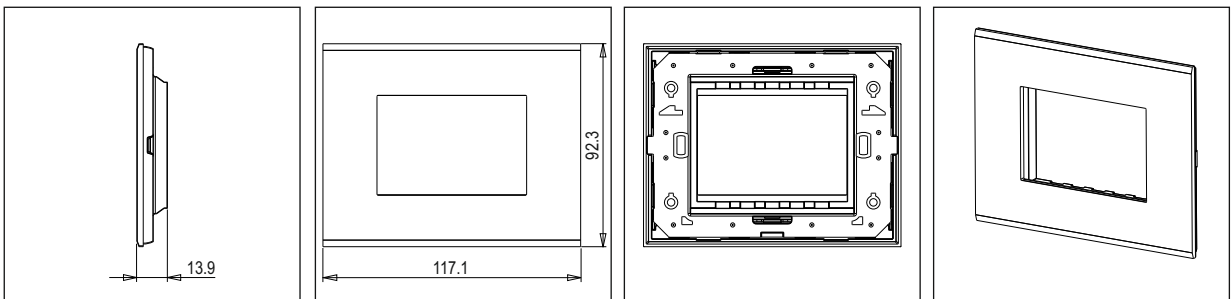

**CUBE Series**

**CA303 .04**

3M Plate - 3 module Aluminium Natural

5267.51.8

Code:	CA303 .04
Series:	CUBE Series
Family:	Aluminium plates with frames
Module Size:	Three Module
Colour:	Aluminium Natural
Mark:	Norisys
Rated supply voltage:	—
Maximum resistive load:	—
Dimensions:	92.3mm x 117.1mm x 13.9mm
Weight:	132.30g

**Wiring Diagram:**

**Drawings:**

**Installation:**

Installation of the product should be carried out in compliance with the current regulations regarding the installation of electrical systems in the country where the product is installed.