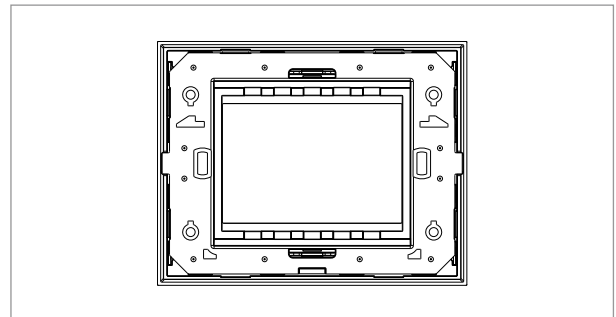

**CUBE Series**

**CA303 .04**

3M Plate - 3 module Aluminium Natural

5267.51.8

Code:	CA303 .04
Series:	CUBE Series
Family:	Aluminium plates with frames
Module Size:	Three Module
Colour:	Aluminium Natural
Mark:	Norisys
Rated supply voltage:	—
Maximum resistive load:	—
Dimensions:	92.3mm x 117.1mm x 13.9mm
Weight:	132.30g

**Wiring Diagram:**

**Drawings:**

**Installation:**

Installation of the product should be carried out in compliance with the current regulations regarding the installation of electrical systems in the country where the product is installed.