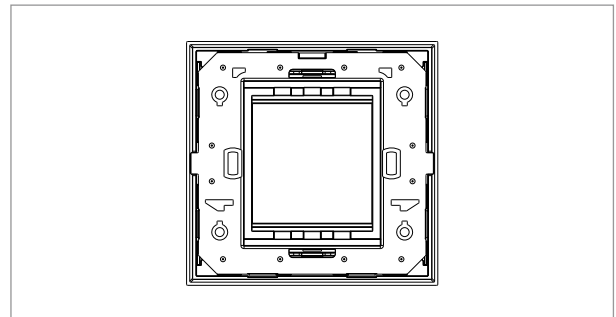

CUBE Series

CA302 .14

2M Plate - 2 module Dark Bronze

5267.51.8

Code:	CA302 .14
Series:	CUBE Series
Family:	Aluminium plates with frames
Module Size:	Two Module
Colour:	Dark Bronze
Mark:	Norisys
Rated supply voltage:	--
Maximum resistive load:	--
Dimensions:	92.3mm x 95.1mm x 13.9mm
Weight:	117.40g

Wiring Diagram:

Drawings:

Installation:

Installation of the product should be carried out in compliance with the current regulations regarding the installation of electrical systems in the country where the product is installed.