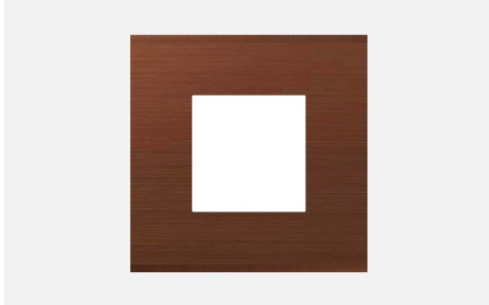

CUBE Series

CA302 .14

2M Plate - 2 module Dark Bronze

5267.51.8

Code:	CA302 .14
Series:	CUBE Series
Family:	Aluminium plates with frames
Module Size:	Two Module
Colour:	Dark Bronze
Mark:	Norisys
Rated supply voltage:	--
Maximum resistive load:	--
Dimensions:	92.3mm x 95.1mm x 13.9mm
Weight:	117.40g