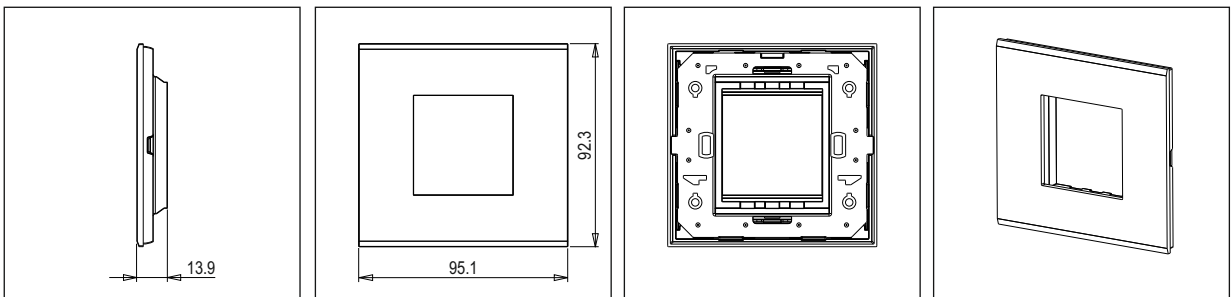

CUBE Series

CA302 .14

2M Plate - 2 module Dark Bronze

5267.51.8

Code:	CA302 .14
Series:	CUBE Series
Family:	Aluminium plates with frames
Module Size:	Two Module
Colour:	Dark Bronze
Mark:	Norisys
Rated supply voltage:	--
Maximum resistive load:	--
Dimensions:	92.3mm x 95.1mm x 13.9mm
Weight:	117.40g

Wiring Diagram:

Drawings:

Installation:

Installation of the product should be carried out in compliance with the current regulations regarding the installation of electrical systems in the country where the product is installed.