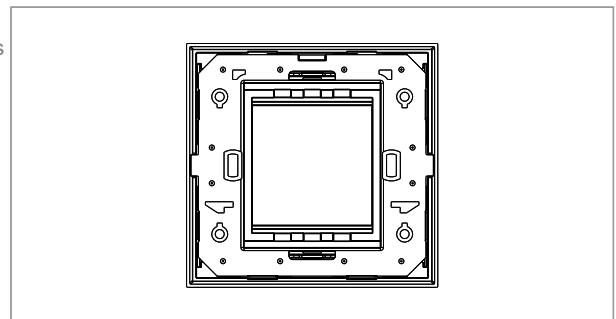

**CUBE Series**

**CA302 .05**

2M Plate - 2 module Aluminium Black

5267.51.8

<b>Code:</b>	CA302 .05
<b>Series:</b>	CUBE Series
<b>Family:</b>	Solid Aluminium plates with frames
<b>Module Size:</b>	Two Module
<b>Colour:</b>	Aluminium Black
<b>Mark:</b>	Norisys
<b>Rated supply voltage:</b>	--
<b>Maximum resistive load:</b>	—
<b>Dimensions:</b>	92.3mm x 95.1mm x 13.9mm
<b>Weight:</b>	117.40g

**Wiring Diagram:**

**Drawings:**

**Installation:**

Installation of the product should be carried out in compliance with the current regulations regarding the installation of electrical systems in the country where the product is installed.