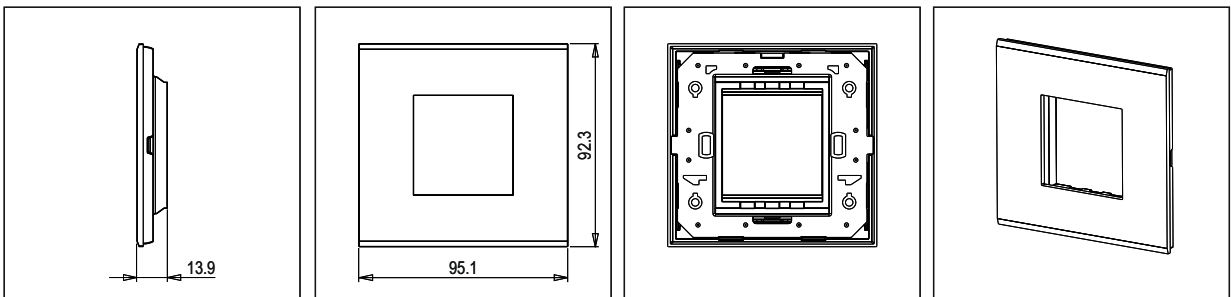

CUBE Series

CA302 .05

2M Plate - 2 module Aluminium Black

5267.51.8

Code:	CA302 .05
Series:	CUBE Series
Family:	Solid Aluminium plates with frames
Module Size:	Two Module
Colour:	Aluminium Black
Mark:	Norisys
Rated supply voltage:	--
Maximum resistive load:	—
Dimensions:	92.3mm x 95.1mm x 13.9mm
Weight:	117.40g

Wiring Diagram:

Drawings:

Installation:

Installation of the product should be carried out in compliance with the current regulations regarding the installation of electrical systems in the country where the product is installed.

The product should be installed by a trained professional following all safety norms.

Keep away from water and wet surfaces. While mounting the product, hands should not be wet.