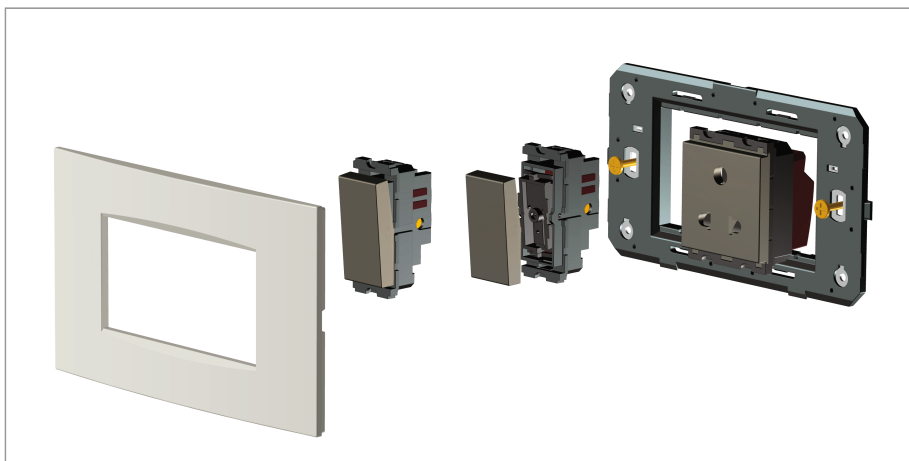

**CUBE Series**

**CA302 .05**

2M Plate - 2 module Aluminium Black

5267.51.8

<b>Code:</b>	CA302 .05
<b>Series:</b>	CUBE Series
<b>Family:</b>	Solid Aluminium plates with frames
<b>Module Size:</b>	Two Module
<b>Colour:</b>	Aluminium Black
<b>Mark:</b>	Norisys
<b>Rated supply voltage:</b>	--
<b>Maximum resistive load:</b>	—
<b>Dimensions:</b>	92.3mm x 95.1mm x 13.9mm
<b>Weight:</b>	117.40g

**Wiring Diagram:**

**Drawings:**

**Installation:**

Installation of the product should be carried out in compliance with the current regulations regarding the installation of electrical systems in the country where the product is installed.