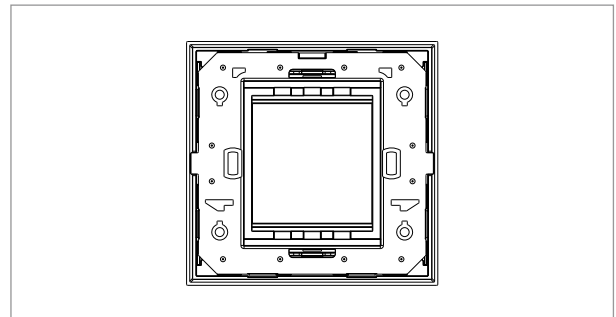

CUBE Series

CA302 .04

2M Plate - 2 module Aluminium Natural

5267.51.8

Code:	CA302 .04
Series:	CUBE Series
Family:	Aluminium plates with frames
Module Size:	Two Module
Colour:	Aluminium Natural
Mark:	Norisys
Rated supply voltage:	--
Maximum resistive load:	—
Dimensions:	92.3mm x 95.1mm x 13.9mm
Weight:	117.40g

Wiring Diagram:

Drawings:

Installation:

Installation of the product should be carried out in compliance with the current regulations regarding the installation of electrical systems in the country where the product is installed.