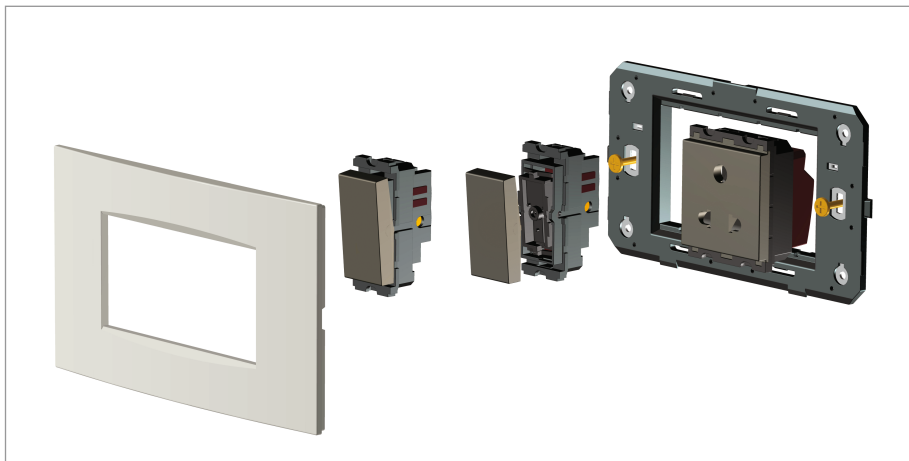

CUBE Series

CA302 .04

2M Plate - 2 module Aluminium Natural

5267.51.8

Code:	CA302 .04
Series:	CUBE Series
Family:	Aluminium plates with frames
Module Size:	Two Module
Colour:	Aluminium Natural
Mark:	Norisys
Rated supply voltage:	--
Maximum resistive load:	—
Dimensions:	92.3mm x 95.1mm x 13.9mm
Weight:	117.40g

Wiring Diagram:

Drawings:

Installation:

Installation of the product should be carried out in compliance with the current regulations regarding the installation of electrical systems in the country where the product is installed.