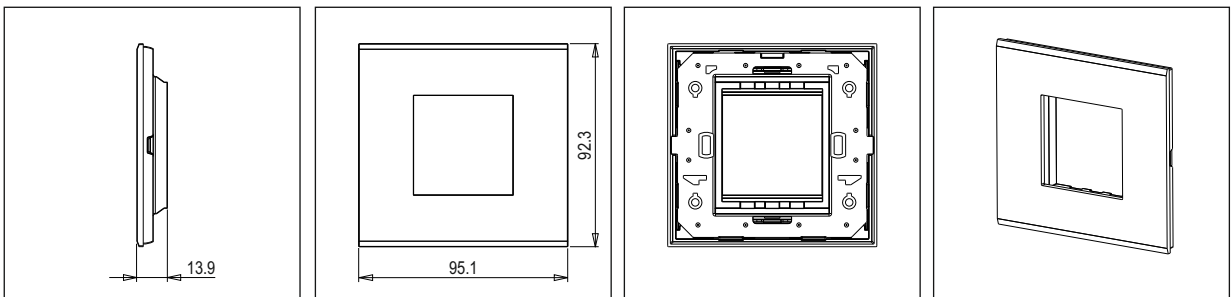

CUBE Series

CA302 .04

2M Plate - 2 module Aluminium Natural

5267.51.8

Code:	CA302 .04
Series:	CUBE Series
Family:	Aluminium plates with frames
Module Size:	Two Module
Colour:	Aluminium Natural
Mark:	Norisys
Rated supply voltage:	--
Maximum resistive load:	—
Dimensions:	92.3mm x 95.1mm x 13.9mm
Weight:	117.40g

Wiring Diagram:

Drawings:

Installation:

Installation of the product should be carried out in compliance with the current regulations regarding the installation of electrical systems in the country where the product is installed.