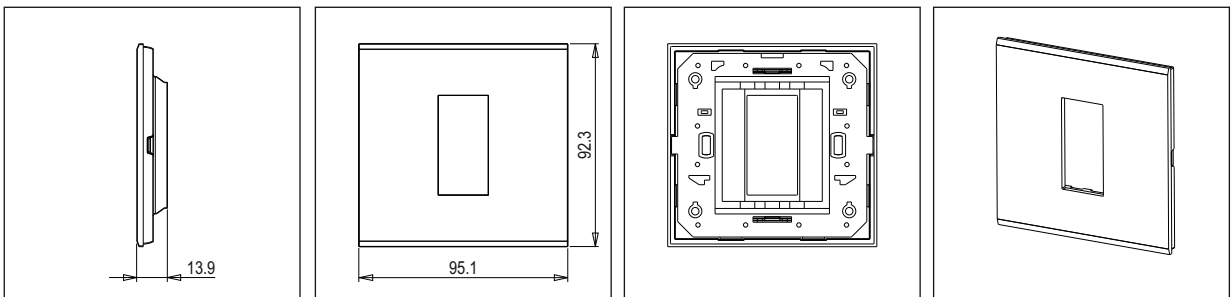

CUBE Series

CA301 .14

1M Plate - 1 module Dark Bronze

5267.51.8

Code:	CA301 .14
Series:	CUBE Series
Family:	Aluminium plates with frames
Module Size:	One Module
Colour:	Dark Bronze
Mark:	Norisys
Rated supply voltage:	--
Maximum resistive load:	--
Dimensions:	92.3mm x 95.1mm x 13.9mm
Weight:	123.30g

Wiring Diagram:

Drawings:

Installation:

Installation of the product should be carried out in compliance with the current regulations regarding the installation of electrical systems in the country where the product is installed.