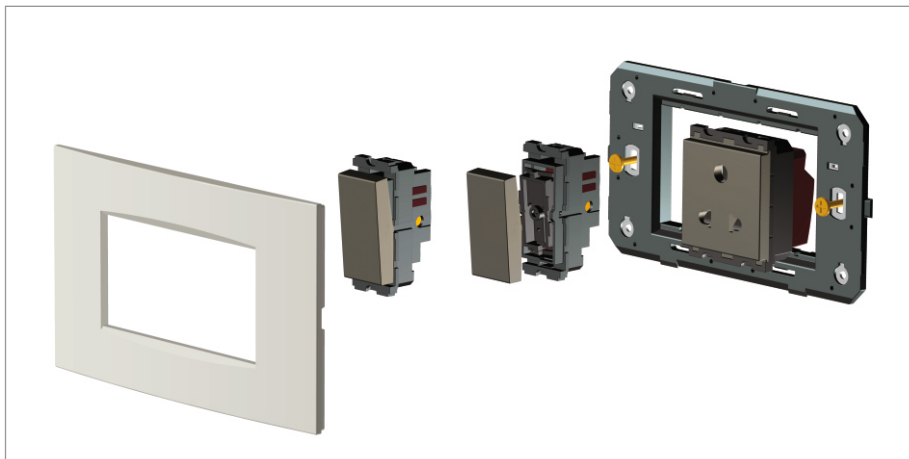

CUBE Series

CA301 .14

1M Plate - 1 module Dark Bronze

5267.51.8

Code:	CA301 .14
Series:	CUBE Series
Family:	Aluminium plates with frames
Module Size:	One Module
Colour:	Dark Bronze
Mark:	Norisys
Rated supply voltage:	--
Maximum resistive load:	--
Dimensions:	92.3mm x 95.1mm x 13.9mm
Weight:	123.30g

Wiring Diagram:

Drawings:

Installation:

Installation of the product should be carried out in compliance with the current regulations regarding the installation of electrical systems in the country where the product is installed.