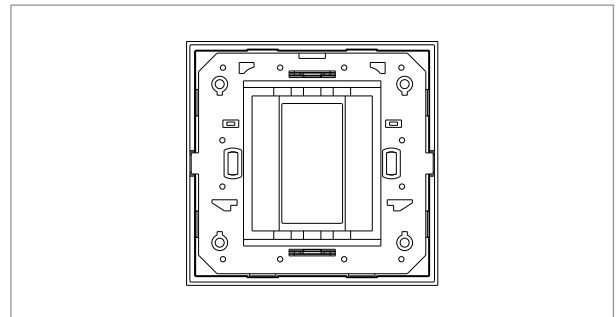

CUBE Series

CA301 .14

1M Plate - 1 module Dark Bronze

5267.51.8

Code:	CA301 .14
Series:	CUBE Series
Family:	Aluminium plates with frames
Module Size:	One Module
Colour:	Dark Bronze
Mark:	Norisys
Rated supply voltage:	--
Maximum resistive load:	--
Dimensions:	92.3mm x 95.1mm x 13.9mm
Weight:	123.30g

Wiring Diagram:

Drawings:

Installation:

Installation of the product should be carried out in compliance with the current regulations regarding the installation of electrical systems in the country where the product is installed.