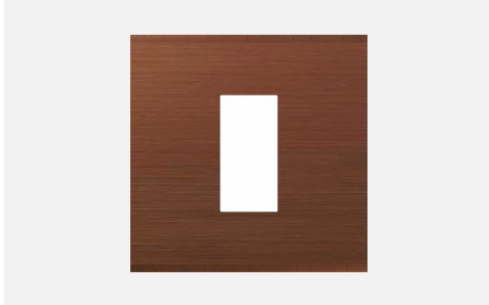

CUBE Series

CA301 .14

1M Plate - 1 module Dark Bronze

5267.51.8

Code:	CA301 .14
Series:	CUBE Series
Family:	Aluminium plates with frames
Module Size:	One Module
Colour:	Dark Bronze
Mark:	Norisys
Rated supply voltage:	--
Maximum resistive load:	--
Dimensions:	92.3mm x 95.1mm x 13.9mm
Weight:	123.30g