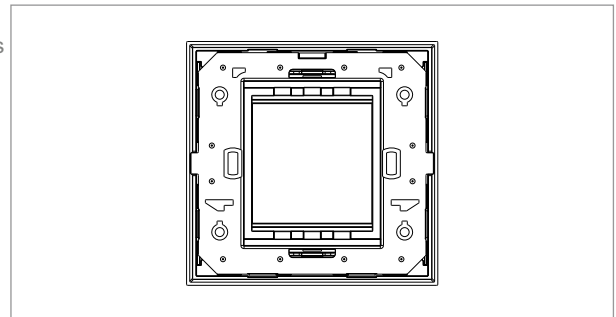

CUBE Series

CA301 .05

1M Plate - 1 module Aluminium Black

5267.51.8

Code:	CA301 .05
Series:	CUBE Series
Family:	Solid Aluminium plates with frames
Module Size:	One Module
Colour:	Aluminium Black
Mark:	Norisys
Rated supply voltage:	--
Maximum resistive load:	—
Dimensions:	92.3mm x 95.1mm x 13.9mm
Weight:	123.30g

Wiring Diagram:

Drawings:

Installation:

Installation of the product should be carried out in compliance with the current regulations regarding the installation of electrical systems in the country where the product is installed.