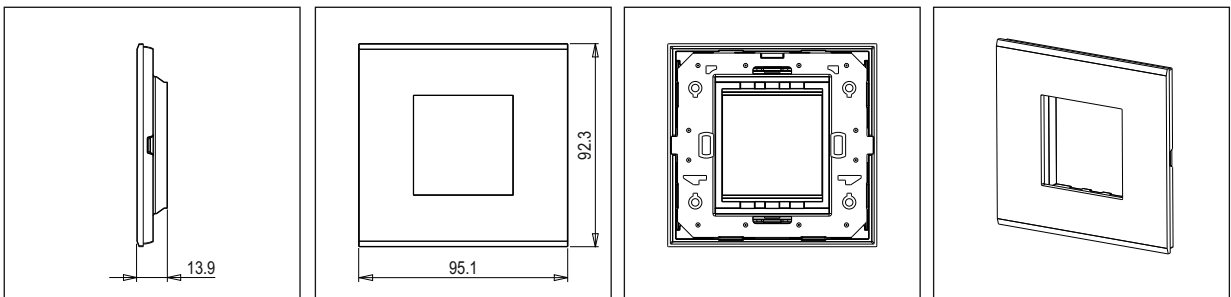

CUBE Series

CA301 .05

1M Plate - 1 module Aluminium Black

5267.51.8

Code:	CA301 .05
Series:	CUBE Series
Family:	Solid Aluminium plates with frames
Module Size:	One Module
Colour:	Aluminium Black
Mark:	Norisys
Rated supply voltage:	--
Maximum resistive load:	—
Dimensions:	92.3mm x 95.1mm x 13.9mm
Weight:	123.30g

Wiring Diagram:

Drawings:

Installation:

Installation of the product should be carried out in compliance with the current regulations regarding the installation of electrical systems in the country where the product is installed.