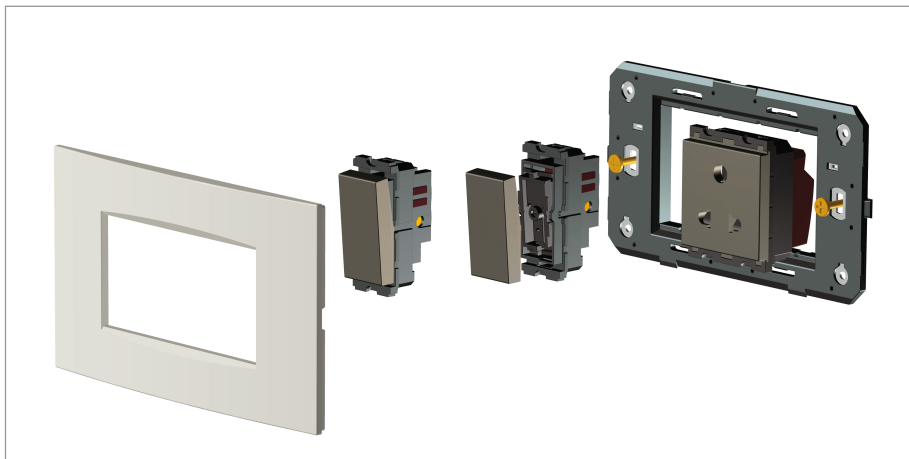

CUBE Series

CA301 .05

1M Plate - 1 module Aluminium Black

5267.51.8

Code:	CA301 .05
Series:	CUBE Series
Family:	Solid Aluminium plates with frames
Module Size:	One Module
Colour:	Aluminium Black
Mark:	Norisys
Rated supply voltage:	--
Maximum resistive load:	—
Dimensions:	92.3mm x 95.1mm x 13.9mm
Weight:	123.30g

Wiring Diagram:

Drawings:

Installation:

Installation of the product should be carried out in compliance with the current regulations regarding the installation of electrical systems in the country where the product is installed.