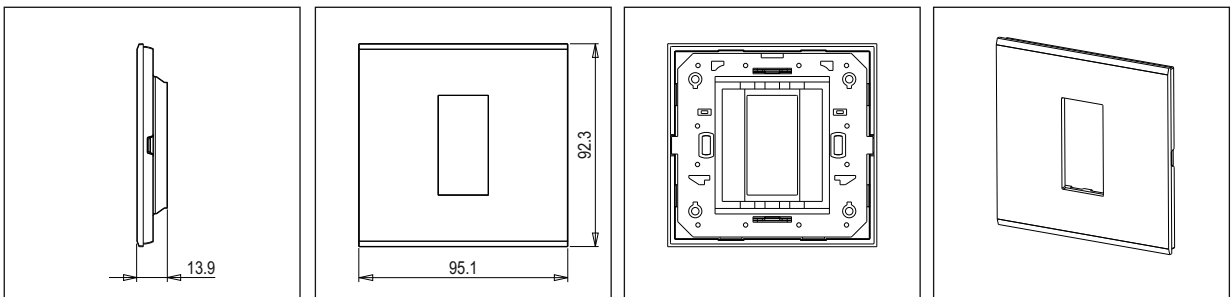

CUBE Series

CA301 .04

1M Plate - 1 module Aluminium Natural

5267.51.8

Code:	CA301 .04
Series:	CUBE Series
Family:	Aluminium plates with frames
Module Size:	One Module
Colour:	Aluminium Natural
Mark:	Norisys
Rated supply voltage:	--
Maximum resistive load:	--
Dimensions:	92.3mm x 95.1mm x 13.9mm
Weight:	123.30g

Wiring Diagram:

Drawings:

Installation:

Installation of the product should be carried out in compliance with the current regulations regarding the installation of electrical systems in the country where the product is installed.