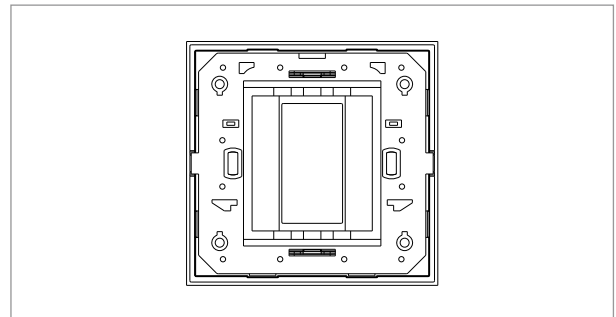

CUBE Series

CA301 .04

1M Plate - 1 module Aluminium Natural

5267.51.8

Code:	CA301 .04
Series:	CUBE Series
Family:	Aluminium plates with frames
Module Size:	One Module
Colour:	Aluminium Natural
Mark:	Norisys
Rated supply voltage:	--
Maximum resistive load:	--
Dimensions:	92.3mm x 95.1mm x 13.9mm
Weight:	123.30g

Wiring Diagram:

Drawings:

Installation:

Installation of the product should be carried out in compliance with the current regulations regarding the installation of electrical systems in the country where the product is installed.