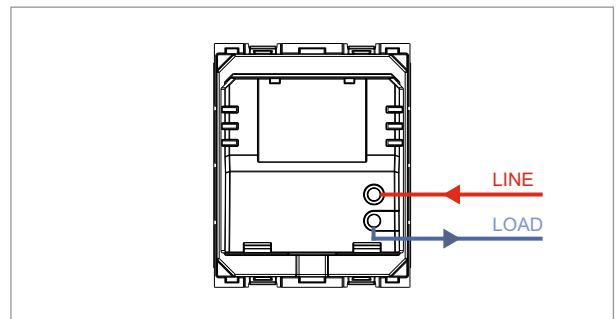

CUBE Series

C5910 .01

Fan Regulator for 120W fan - Step Type with Bar Knob - 2 module Frost White

5267.51.8

Code:	C5910 .01
Series:	CUBE Series
Family:	Fan Regulator & Dimmers
Module Size:	Two Module
Colour:	Frost White
Mark:	Norisys
Rated supply voltage:	240V
Maximum resistive load:	120W
Dimensions:	55.6mm x 44.9mm x 62.3mm
Weight:	73.1g

Wiring Diagram:

Drawings:

Installation:

Installation of the product should be carried out in compliance with the current regulations regarding the installation of electrical systems in the country where the product is installed.