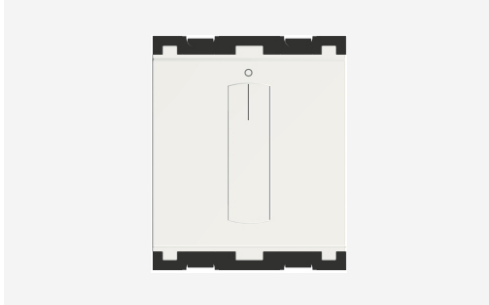

CUBE Series

C5910 .01

Fan Regulator for 120W fan - Step Type with Bar Knob - 2 module Frost White

5267.51.8

Code:	C5910 .01
Series:	CUBE Series
Family:	Fan Regulator & Dimmers
Module Size:	Two Module
Colour:	Frost White
Mark:	Norisys
Rated supply voltage:	240V
Maximum resistive load:	120W
Dimensions:	55.6mm x 44.9mm x 62.3mm
Weight:	73.1g