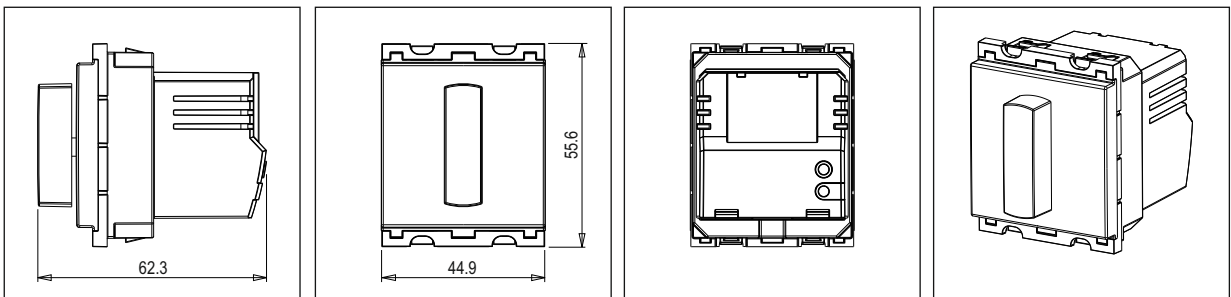

CUBE Series

C5910 .01

Fan Regulator for 120W fan - Step Type with Bar Knob - 2 module Frost White

5267.51.8

Code:	C5910 .01
Series:	CUBE Series
Family:	Fan Regulator & Dimmers
Module Size:	Two Module
Colour:	Frost White
Mark:	Norisys
Rated supply voltage:	240V
Maximum resistive load:	120W
Dimensions:	55.6mm x 44.9mm x 62.3mm
Weight:	73.1g

Wiring Diagram:

Drawings:

Installation:

Installation of the product should be carried out in compliance with the current regulations regarding the installation of electrical systems in the country where the product is installed.