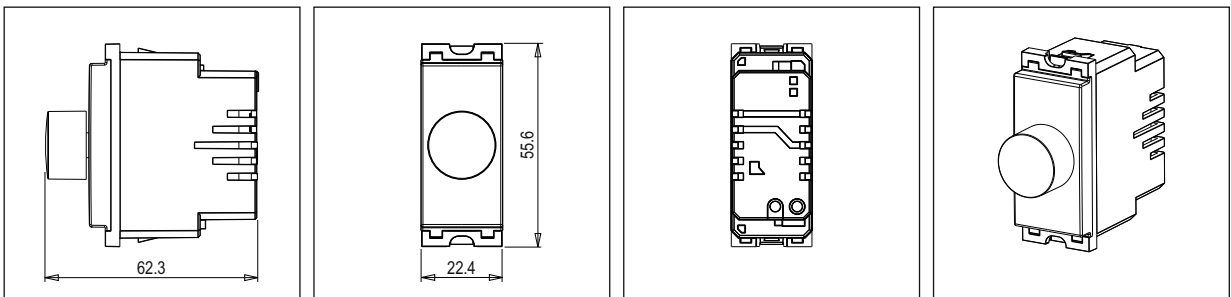

CUBE Series

C5905 .17

Dimmer 500W - 1 module Charcoal Black

5267.51.8

Code:	C5905 .17
Series:	CUBE Series
Family:	Fan Regulator & Dimmers
Module Size:	One Module
Colour:	Charcoal Black
Mark:	Norisys
Rated supply voltage:	240V
Maximum resistive load:	500W
Dimensions:	55.6mm x 22.4mm x 62.3mm
Weight:	44.50g

Wiring Diagram:

Drawings:

Installation:

Installation of the product should be carried out in compliance with the current regulations regarding the installation of electrical systems in the country where the product is installed.