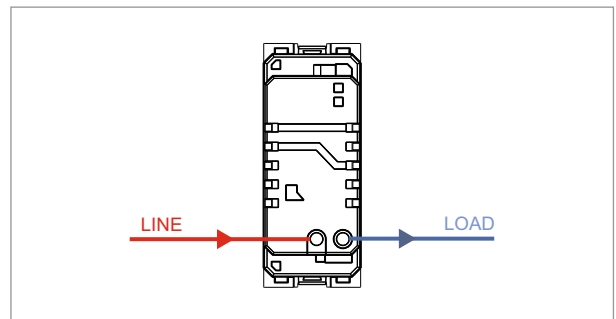

CUBE Series

C5905 .17

Dimmer 500W - 1 module Charcoal Black

5267.51.8

Code:	C5905 .17
Series:	CUBE Series
Family:	Fan Regulator & Dimmers
Module Size:	One Module
Colour:	Charcoal Black
Mark:	Norisys
Rated supply voltage:	240V
Maximum resistive load:	500W
Dimensions:	55.6mm x 22.4mm x 62.3mm
Weight:	44.50g

Wiring Diagram:

Drawings:

Installation:

Installation of the product should be carried out in compliance with the current regulations regarding the installation of electrical systems in the country where the product is installed.