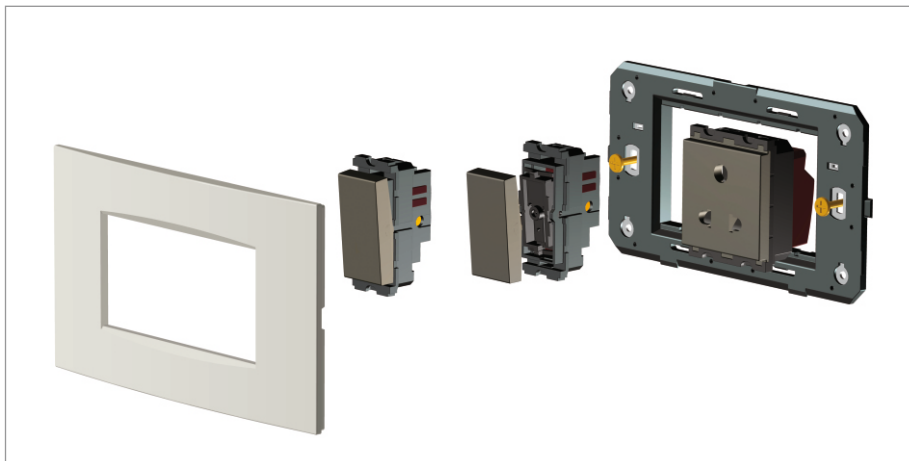

CUBE Series

C5905 .17

Dimmer 500W - 1 module Charcoal Black

5267.51.8

Code:	C5905 .17
Series:	CUBE Series
Family:	Fan Regulator & Dimmers
Module Size:	One Module
Colour:	Charcoal Black
Mark:	Norisys
Rated supply voltage:	240V
Maximum resistive load:	500W
Dimensions:	55.6mm x 22.4mm x 62.3mm
Weight:	44.50g

Wiring Diagram:

Drawings:

Installation:

Installation of the product should be carried out in compliance with the current regulations regarding the installation of electrical systems in the country where the product is installed.