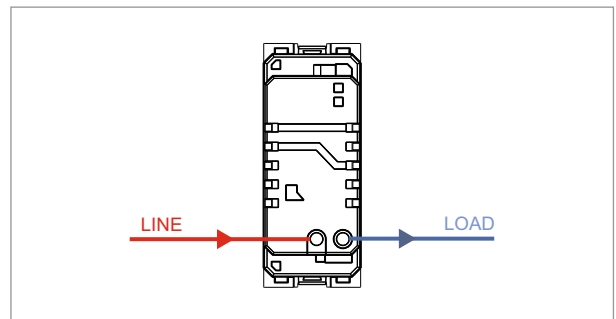

**CUBE Series**

**C5905 .02**

Dimmer 500W - 1 module Quartz Gray

5267.51.8

Code:	C5905 .02
Series:	CUBE Series
Family:	Fan Regulator & Dimmers
Module Size:	One Module
Colour:	Quartz Gray
Mark:	Norisys
Rated supply voltage:	240V
Maximum resistive load:	500W
Dimensions:	55.6mm x 22.4mm x 62.3mm
Weight:	44.50g

**Wiring Diagram:**

**Drawings:**

**Installation:**

Installation of the product should be carried out in compliance with the current regulations regarding the installation of electrical systems in the country where the product is installed.