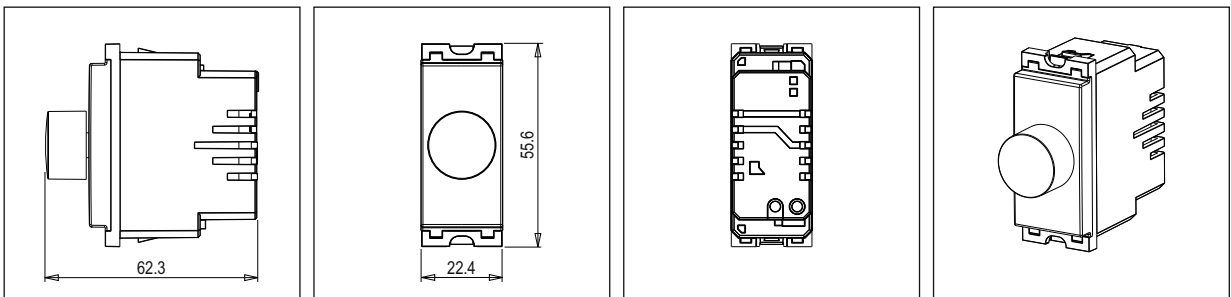

**CUBE Series**

**C5905 .02**

Dimmer 500W - 1 module Quartz Gray

5267.51.8

Code:	C5905 .02
Series:	CUBE Series
Family:	Fan Regulator & Dimmers
Module Size:	One Module
Colour:	Quartz Gray
Mark:	Norisys
Rated supply voltage:	240V
Maximum resistive load:	500W
Dimensions:	55.6mm x 22.4mm x 62.3mm
Weight:	44.50g

**Wiring Diagram:**

**Drawings:**

**Installation:**

Installation of the product should be carried out in compliance with the current regulations regarding the installation of electrical systems in the country where the product is installed.