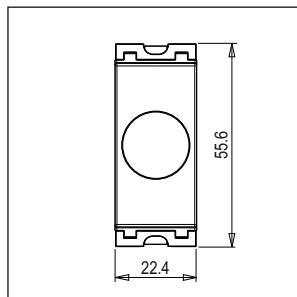

CUBE Series

C5905 .01

Dimmer 500W - 1 module Frost White

5267.51.8

Code:	C5905 .01
Series:	CUBE Series
Family:	Fan Regulator & Dimmers
Module Size:	One Module
Colour:	Frost White
Mark:	Norisys
Rated supply voltage:	240V
Maximum resistive load:	500W
Dimensions:	55.6mm x 22.4mm x 62.3mm
Weight:	44.5g

Wiring Diagram:

Drawings:

Installation:

Installation of the product should be carried out in compliance with the current regulations regarding the installation of electrical systems in the country where the product is installed.