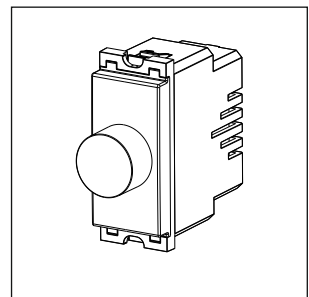

CUBE Series

C5905 .01

Dimmer 500W - 1 module Frost White

5267.51.8

Code:	C5905 .01
Series:	CUBE Series
Family:	Fan Regulator & Dimmers
Module Size:	One Module
Colour:	Frost White
Mark:	Norisys
Rated supply voltage:	240V
Maximum resistive load:	500W
Dimensions:	55.6mm x 22.4mm x 62.3mm
Weight:	44.5g

Wiring Diagram:

Drawings:

Installation:

Installation of the product should be carried out in compliance with the current regulations regarding the installation of electrical systems in the country where the product is installed.