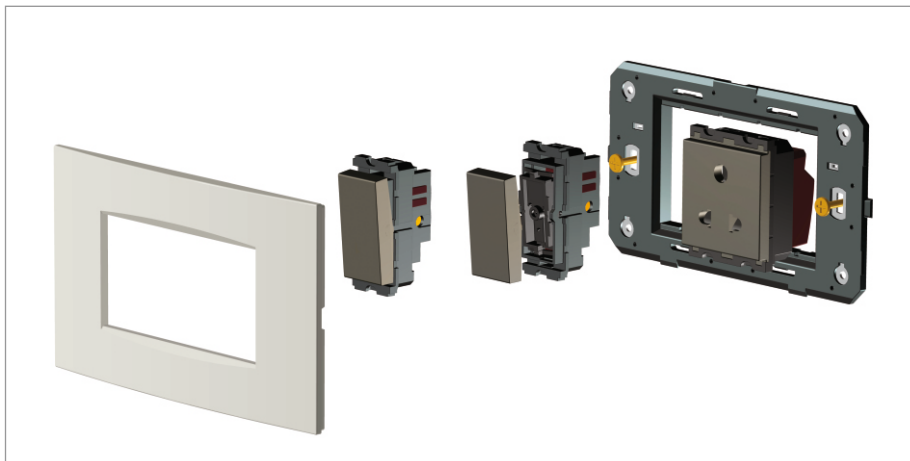

CUBE Series

C5905 .01

Dimmer 500W - 1 module Frost White

5267.51.8

Code:	C5905 .01
Series:	CUBE Series
Family:	Fan Regulator & Dimmers
Module Size:	One Module
Colour:	Frost White
Mark:	Norisys
Rated supply voltage:	240V
Maximum resistive load:	500W
Dimensions:	55.6mm x 22.4mm x 62.3mm
Weight:	44.5g

Wiring Diagram:

Drawings:

Installation:

Installation of the product should be carried out in compliance with the current regulations regarding the installation of electrical systems in the country where the product is installed.