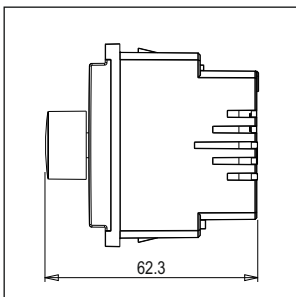

CUBE Series

C5905 .01

Dimmer 500W - 1 module Frost White

5267.51.8

Code:	C5905 .01
Series:	CUBE Series
Family:	Fan Regulator & Dimmers
Module Size:	One Module
Colour:	Frost White
Mark:	Norisys
Rated supply voltage:	240V
Maximum resistive load:	500W
Dimensions:	55.6mm x 22.4mm x 62.3mm
Weight:	44.5g

Wiring Diagram:

Drawings:

Installation:

Installation of the product should be carried out in compliance with the current regulations regarding the installation of electrical systems in the country where the product is installed.