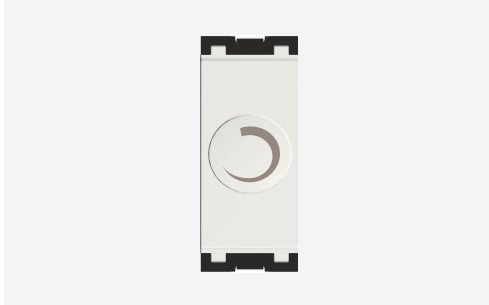

CUBE Series

C5905 .01

Dimmer 500W - 1 module Frost White

5267.51.8

Code:	C5905 .01
Series:	CUBE Series
Family:	Fan Regulator & Dimmers
Module Size:	One Module
Colour:	Frost White
Mark:	Norisys
Rated supply voltage:	240V
Maximum resistive load:	500W
Dimensions:	55.6mm x 22.4mm x 62.3mm
Weight:	44.5g