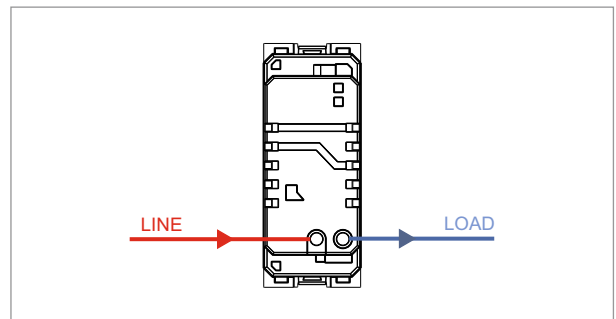

CUBE Series

C5905 .01

Dimmer 500W - 1 module Frost White

5267.51.8

Code:	C5905 .01
Series:	CUBE Series
Family:	Fan Regulator & Dimmers
Module Size:	One Module
Colour:	Frost White
Mark:	Norisys
Rated supply voltage:	240V
Maximum resistive load:	500W
Dimensions:	55.6mm x 22.4mm x 62.3mm
Weight:	44.5g

Wiring Diagram:

Drawings:

Installation:

Installation of the product should be carried out in compliance with the current regulations regarding the installation of electrical systems in the country where the product is installed.