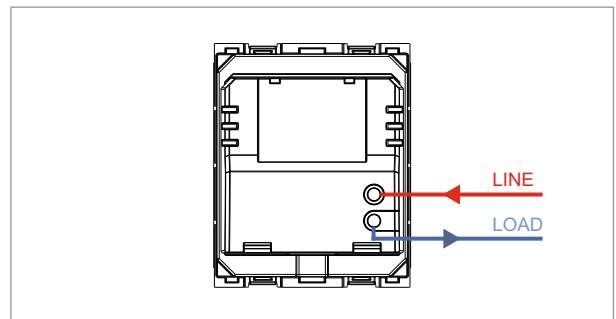

CUBE Series

C5903 .17

Dimmer 1000W - 2 module Charcoal Black

5267.51.8

Code:	C5903 .17
Series:	CUBE Series
Family:	Fan Regulator & Dimmers
Module Size:	Two Module
Colour:	Charcoal Black
Mark:	Norisys
Rated supply voltage:	240V
Maximum resistive load:	1000W
Dimensions:	55.6mm x 44.9mm x 62.3mm
Weight:	83.60g

Wiring Diagram:

Drawings:

Installation:

Installation of the product should be carried out in compliance with the current regulations regarding the installation of electrical systems in the country where the product is installed.