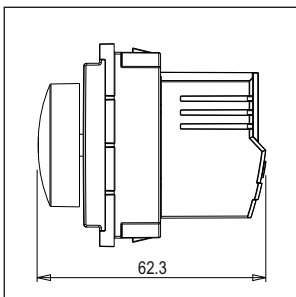

CUBE Series

C5903 .17

Dimmer 1000W - 2 module Charcoal Black

5267.51.8

Code:	C5903 .17
Series:	CUBE Series
Family:	Fan Regulator & Dimmers
Module Size:	Two Module
Colour:	Charcoal Black
Mark:	Norisys
Rated supply voltage:	240V
Maximum resistive load:	1000W
Dimensions:	55.6mm x 44.9mm x 62.3mm
Weight:	83.60g

Wiring Diagram:

Drawings:

Installation:

Installation of the product should be carried out in compliance with the current regulations regarding the installation of electrical systems in the country where the product is installed.