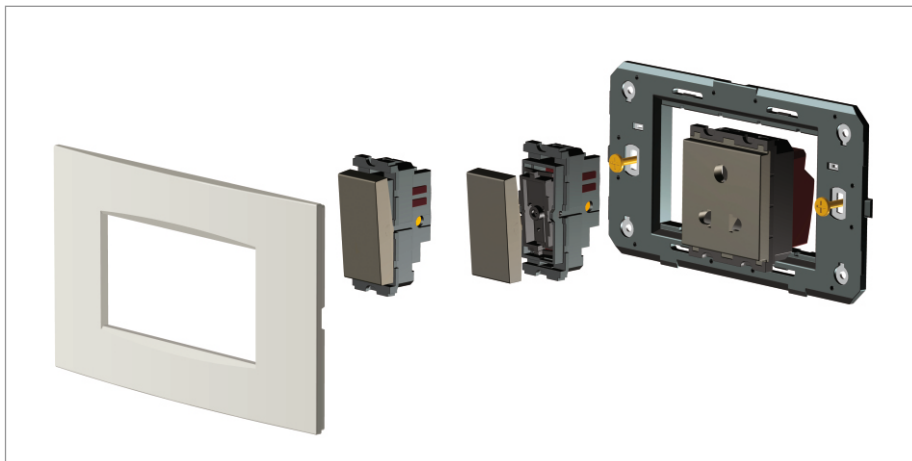

CUBE Series

C5903 .17

Dimmer 1000W - 2 module Charcoal Black

5267.51.8

Code:	C5903 .17
Series:	CUBE Series
Family:	Fan Regulator & Dimmers
Module Size:	Two Module
Colour:	Charcoal Black
Mark:	Norisys
Rated supply voltage:	240V
Maximum resistive load:	1000W
Dimensions:	55.6mm x 44.9mm x 62.3mm
Weight:	83.60g

Wiring Diagram:

Drawings:

Installation:

Installation of the product should be carried out in compliance with the current regulations regarding the installation of electrical systems in the country where the product is installed.