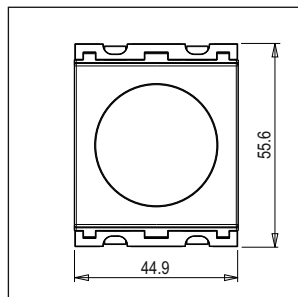

CUBE Series

C5903 .17

Dimmer 1000W - 2 module Charcoal Black

5267.51.8

Code:	C5903 .17
Series:	CUBE Series
Family:	Fan Regulator & Dimmers
Module Size:	Two Module
Colour:	Charcoal Black
Mark:	Norisys
Rated supply voltage:	240V
Maximum resistive load:	1000W
Dimensions:	55.6mm x 44.9mm x 62.3mm
Weight:	83.60g

Wiring Diagram:

Drawings:

Installation:

Installation of the product should be carried out in compliance with the current regulations regarding the installation of electrical systems in the country where the product is installed.

The product should be installed by a trained professional following all safety norms.

Keep away from water and wet surfaces. While mounting the product, hands should not be wet.