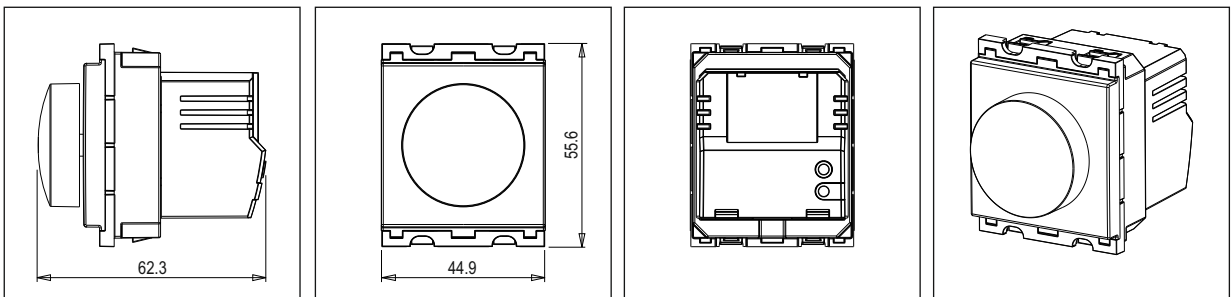

CUBE Series

C5903 .02

Dimmer 1000W - 2 module Quartz Gray

5267.51.8

Code:	C5903 .02
Series:	CUBE Series
Family:	Fan Regulator & Dimmers
Module Size:	Two Module
Colour:	Quartz Gray
Mark:	Norisys
Rated supply voltage:	240V
Maximum resistive load:	1000W
Dimensions:	55.6mm x 44.9mm x 62.3mm
Weight:	83.60g

Wiring Diagram:

Drawings:

Installation:

Installation of the product should be carried out in compliance with the current regulations regarding the installation of electrical systems in the country where the product is installed.