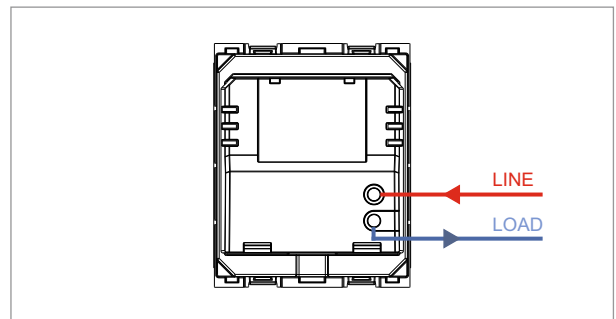

CUBE Series

C5903 .02

Dimmer 1000W - 2 module Quartz Gray

5267.51.8

Code:	C5903 .02
Series:	CUBE Series
Family:	Fan Regulator & Dimmers
Module Size:	Two Module
Colour:	Quartz Gray
Mark:	Norisys
Rated supply voltage:	240V
Maximum resistive load:	1000W
Dimensions:	55.6mm x 44.9mm x 62.3mm
Weight:	83.60g

Wiring Diagram:

Drawings:

Installation:

Installation of the product should be carried out in compliance with the current regulations regarding the installation of electrical systems in the country where the product is installed.