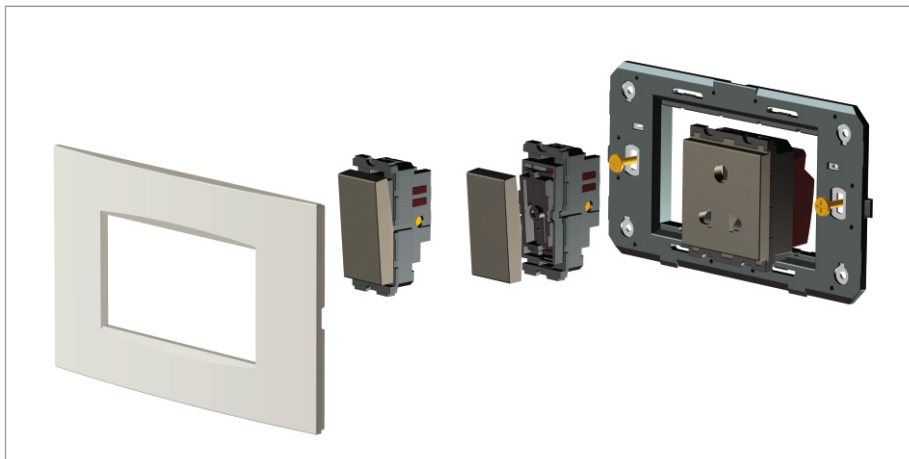

CUBE Series

C5903 .02

Dimmer 1000W - 2 module Quartz Gray

5267.51.8

Code:	C5903 .02
Series:	CUBE Series
Family:	Fan Regulator & Dimmers
Module Size:	Two Module
Colour:	Quartz Gray
Mark:	Norisys
Rated supply voltage:	240V
Maximum resistive load:	1000W
Dimensions:	55.6mm x 44.9mm x 62.3mm
Weight:	83.60g

Wiring Diagram:

Drawings:

Installation:

Installation of the product should be carried out in compliance with the current regulations regarding the installation of electrical systems in the country where the product is installed.