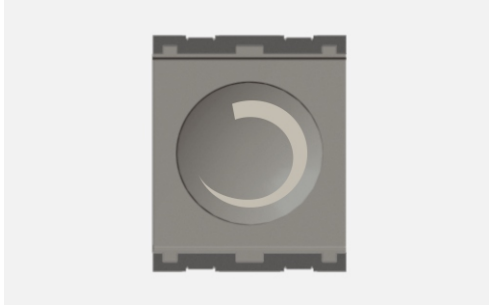

CUBE Series

C5903 .02

Dimmer 1000W - 2 module Quartz Gray

5267.51.8

Code:	C5903 .02
Series:	CUBE Series
Family:	Fan Regulator & Dimmers
Module Size:	Two Module
Colour:	Quartz Gray
Mark:	Norisys
Rated supply voltage:	240V
Maximum resistive load:	1000W
Dimensions:	55.6mm x 44.9mm x 62.3mm
Weight:	83.60g