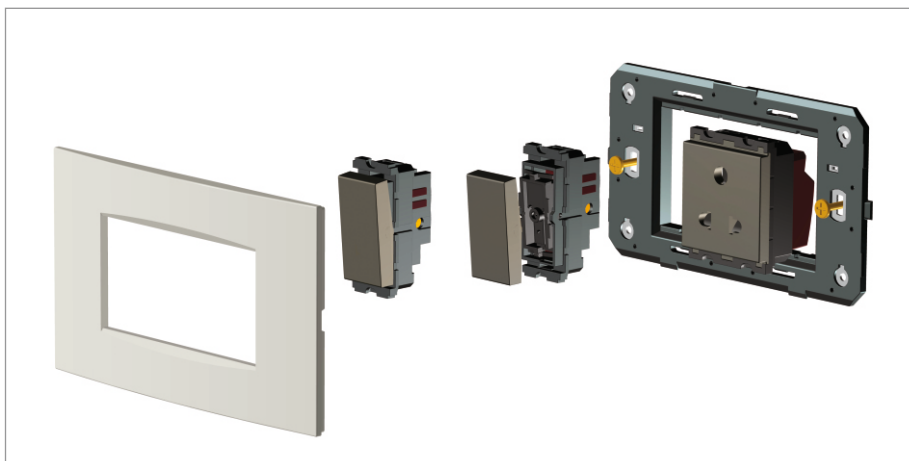

CUBE Series

C5903 .01

Dimmer 1000W - 2 module Frost White

5267.51.8

Code:	C5903 .01
Series:	CUBE Series
Family:	Fan Regulator & Dimmers
Module Size:	Two Module
Colour:	Frost White
Mark:	Norisys
Rated supply voltage:	240V
Maximum resistive load:	1000W
Dimensions:	55.6mm x 44.9mm x 62.3mm
Weight:	83.6g

Wiring Diagram:

Drawings:

Installation:

Installation of the product should be carried out in compliance with the current regulations regarding the installation of electrical systems in the country where the product is installed.