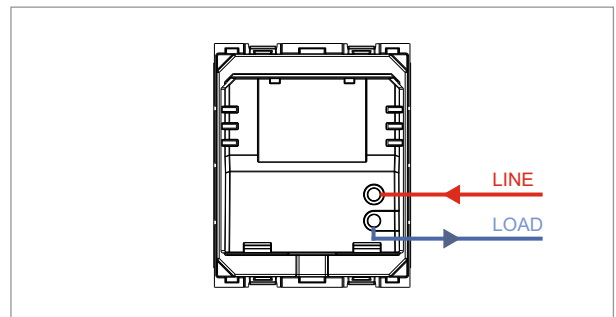

CUBE Series

C5903 .01

Dimmer 1000W - 2 module Frost White

5267.51.8

Code:	C5903 .01
Series:	CUBE Series
Family:	Fan Regulator & Dimmers
Module Size:	Two Module
Colour:	Frost White
Mark:	Norisys
Rated supply voltage:	240V
Maximum resistive load:	1000W
Dimensions:	55.6mm x 44.9mm x 62.3mm
Weight:	83.6g

Wiring Diagram:

Drawings:

Installation:

Installation of the product should be carried out in compliance with the current regulations regarding the installation of electrical systems in the country where the product is installed.