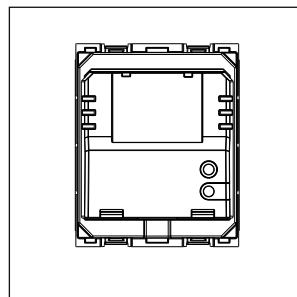

CUBE Series

C5903 .01

Dimmer 1000W - 2 module Frost White

5267.51.8

Code:	C5903 .01
Series:	CUBE Series
Family:	Fan Regulator & Dimmers
Module Size:	Two Module
Colour:	Frost White
Mark:	Norisys
Rated supply voltage:	240V
Maximum resistive load:	1000W
Dimensions:	55.6mm x 44.9mm x 62.3mm
Weight:	83.6g

Wiring Diagram:

Drawings:

Installation:

Installation of the product should be carried out in compliance with the current regulations regarding the installation of electrical systems in the country where the product is installed.