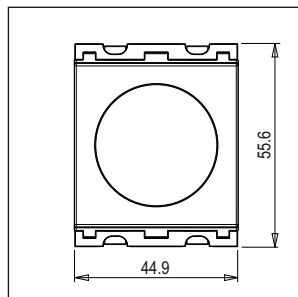

CUBE Series

C5903 .01

Dimmer 1000W - 2 module Frost White

5267.51.8

Code:	C5903 .01
Series:	CUBE Series
Family:	Fan Regulator & Dimmers
Module Size:	Two Module
Colour:	Frost White
Mark:	Norisys
Rated supply voltage:	240V
Maximum resistive load:	1000W
Dimensions:	55.6mm x 44.9mm x 62.3mm
Weight:	83.6g

Wiring Diagram:

Drawings:

Installation:

Installation of the product should be carried out in compliance with the current regulations regarding the installation of electrical systems in the country where the product is installed.

The product should be installed by a trained professional following all safety norms.

Keep away from water and wet surfaces. While mounting the product, hands should not be wet.