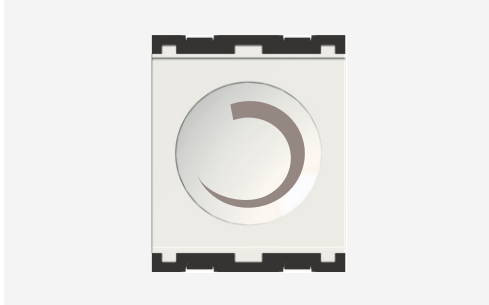

CUBE Series

C5903 .01

Dimmer 1000W - 2 module Frost White

5267.51.8

Code:	C5903 .01
Series:	CUBE Series
Family:	Fan Regulator & Dimmers
Module Size:	Two Module
Colour:	Frost White
Mark:	Norisys
Rated supply voltage:	240V
Maximum resistive load:	1000W
Dimensions:	55.6mm x 44.9mm x 62.3mm
Weight:	83.6g