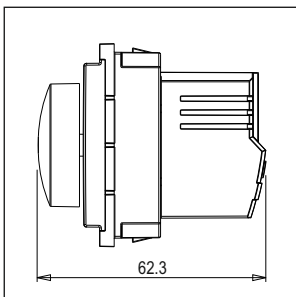

CUBE Series

C5903 .01

Dimmer 1000W - 2 module Frost White

5267.51.8

Code:	C5903 .01
Series:	CUBE Series
Family:	Fan Regulator & Dimmers
Module Size:	Two Module
Colour:	Frost White
Mark:	Norisys
Rated supply voltage:	240V
Maximum resistive load:	1000W
Dimensions:	55.6mm x 44.9mm x 62.3mm
Weight:	83.6g

Wiring Diagram:

Drawings:

Installation:

Installation of the product should be carried out in compliance with the current regulations regarding the installation of electrical systems in the country where the product is installed.