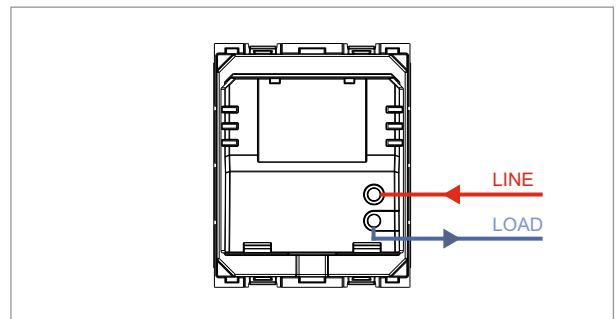

**CUBE Series**

**C5902 .17**

Dimmer 500W - 2 module Charcoal Black

5267.51.8

Code:	C5902 .17
Series:	CUBE Series
Family:	Fan Regulator & Dimmers
Module Size:	Two Module
Colour:	Charcoal Black
Mark:	Norisys
Rated supply voltage:	240V
Maximum resistive load:	500W
Dimensions:	55.6mm x 44.9mm x 62.3mm
Weight:	84.10g

**Wiring Diagram:**

**Drawings:**

**Installation:**

Installation of the product should be carried out in compliance with the current regulations regarding the installation of electrical systems in the country where the product is installed.