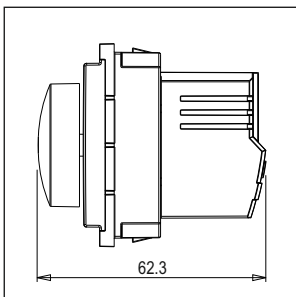

CUBE Series

C5902 .17

Dimmer 500W - 2 module Charcoal Black

5267.51.8

Code:	C5902 .17
Series:	CUBE Series
Family:	Fan Regulator & Dimmers
Module Size:	Two Module
Colour:	Charcoal Black
Mark:	Norisys
Rated supply voltage:	240V
Maximum resistive load:	500W
Dimensions:	55.6mm x 44.9mm x 62.3mm
Weight:	84.10g

Wiring Diagram:

Drawings:

Installation:

Installation of the product should be carried out in compliance with the current regulations regarding the installation of electrical systems in the country where the product is installed.

The product should be installed by a trained professional following all safety norms.

Keep away from water and wet surfaces. While mounting the product, hands should not be wet.