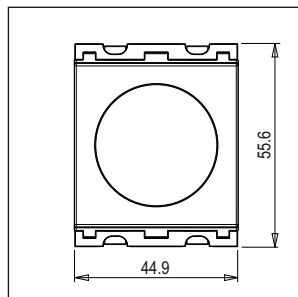

CUBE Series

C5902 .17

Dimmer 500W - 2 module Charcoal Black

5267.51.8

Code:	C5902 .17
Series:	CUBE Series
Family:	Fan Regulator & Dimmers
Module Size:	Two Module
Colour:	Charcoal Black
Mark:	Norisys
Rated supply voltage:	240V
Maximum resistive load:	500W
Dimensions:	55.6mm x 44.9mm x 62.3mm
Weight:	84.10g

Wiring Diagram:

Drawings:

Installation:

Installation of the product should be carried out in compliance with the current regulations regarding the installation of electrical systems in the country where the product is installed.

The product should be installed by a trained professional following all safety norms.

Keep away from water and wet surfaces. While mounting the product, hands should not be wet.