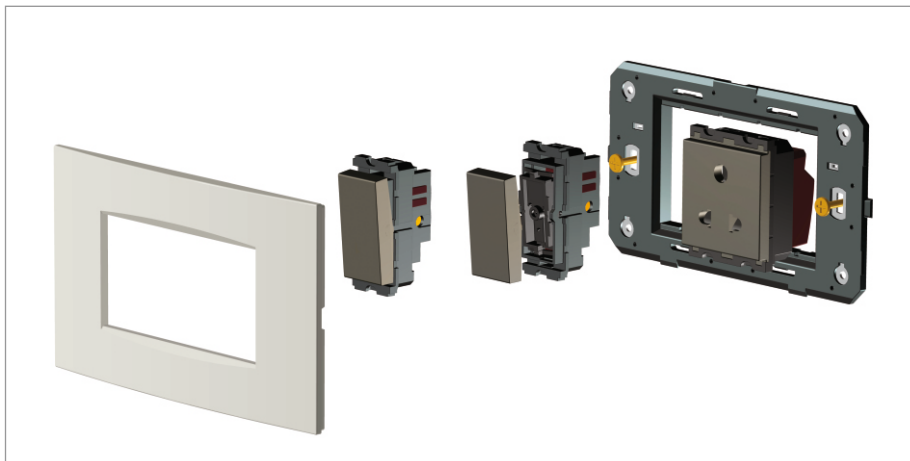

**CUBE Series**

**C5902 .17**

Dimmer 500W - 2 module Charcoal Black

5267.51.8

Code:	C5902 .17
Series:	CUBE Series
Family:	Fan Regulator & Dimmers
Module Size:	Two Module
Colour:	Charcoal Black
Mark:	Norisys
Rated supply voltage:	240V
Maximum resistive load:	500W
Dimensions:	55.6mm x 44.9mm x 62.3mm
Weight:	84.10g

**Wiring Diagram:**

**Drawings:**

**Installation:**

Installation of the product should be carried out in compliance with the current regulations regarding the installation of electrical systems in the country where the product is installed.