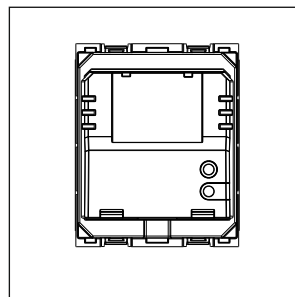

CUBE Series

C5902 .17

Dimmer 500W - 2 module Charcoal Black

5267.51.8

Code:	C5902 .17
Series:	CUBE Series
Family:	Fan Regulator & Dimmers
Module Size:	Two Module
Colour:	Charcoal Black
Mark:	Norisys
Rated supply voltage:	240V
Maximum resistive load:	500W
Dimensions:	55.6mm x 44.9mm x 62.3mm
Weight:	84.10g

Wiring Diagram:

Drawings:

Installation:

Installation of the product should be carried out in compliance with the current regulations regarding the installation of electrical systems in the country where the product is installed.

The product should be installed by a trained professional following all safety norms.

Keep away from water and wet surfaces. While mounting the product, hands should not be wet.