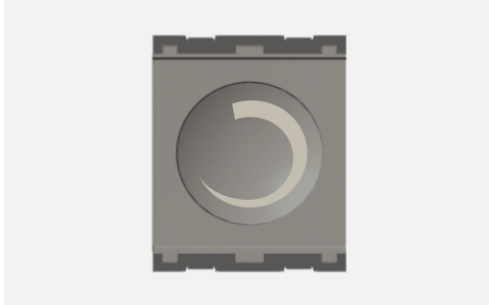

CUBE Series

C5902 .02

Dimmer 500W - 2 module Quartz Gray

5267.51.8

Code:	C5902 .02
Series:	CUBE Series
Family:	Fan Regulator & Dimmers
Module Size:	Two Module
Colour:	Quartz Gray
Mark:	Norisys
Rated supply voltage:	240V
Maximum resistive load:	500W
Dimensions:	55.6mm x 44.9mm x 62.3mm
Weight:	84.10g