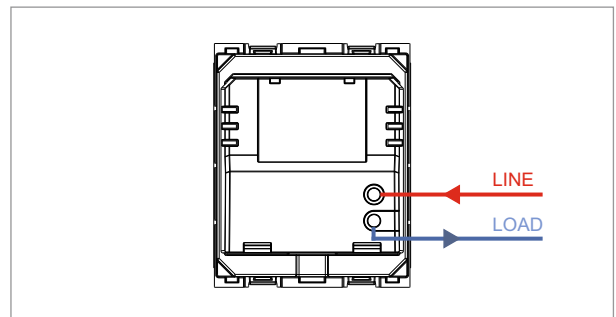

CUBE Series

C5902 .02

Dimmer 500W - 2 module Quartz Gray

5267.51.8

Code:	C5902 .02
Series:	CUBE Series
Family:	Fan Regulator & Dimmers
Module Size:	Two Module
Colour:	Quartz Gray
Mark:	Norisys
Rated supply voltage:	240V
Maximum resistive load:	500W
Dimensions:	55.6mm x 44.9mm x 62.3mm
Weight:	84.10g

Wiring Diagram:

Drawings:

Installation:

Installation of the product should be carried out in compliance with the current regulations regarding the installation of electrical systems in the country where the product is installed.