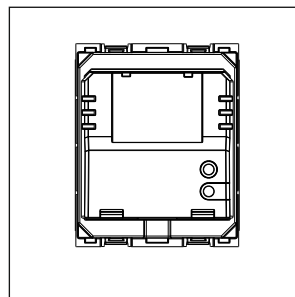

CUBE Series

C5902 .02

Dimmer 500W - 2 module Quartz Gray

5267.51.8

Code:	C5902 .02
Series:	CUBE Series
Family:	Fan Regulator & Dimmers
Module Size:	Two Module
Colour:	Quartz Gray
Mark:	Norisys
Rated supply voltage:	240V
Maximum resistive load:	500W
Dimensions:	55.6mm x 44.9mm x 62.3mm
Weight:	84.10g

Wiring Diagram:

Drawings:

Installation:

Installation of the product should be carried out in compliance with the current regulations regarding the installation of electrical systems in the country where the product is installed.