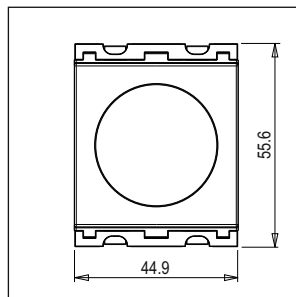

CUBE Series

C5902 .02

Dimmer 500W - 2 module Quartz Gray

5267.51.8

Code:	C5902 .02
Series:	CUBE Series
Family:	Fan Regulator & Dimmers
Module Size:	Two Module
Colour:	Quartz Gray
Mark:	Norisys
Rated supply voltage:	240V
Maximum resistive load:	500W
Dimensions:	55.6mm x 44.9mm x 62.3mm
Weight:	84.10g

Wiring Diagram:

Drawings:

Installation:

Installation of the product should be carried out in compliance with the current regulations regarding the installation of electrical systems in the country where the product is installed.

The product should be installed by a trained professional following all safety norms.

Keep away from water and wet surfaces. While mounting the product, hands should not be wet.