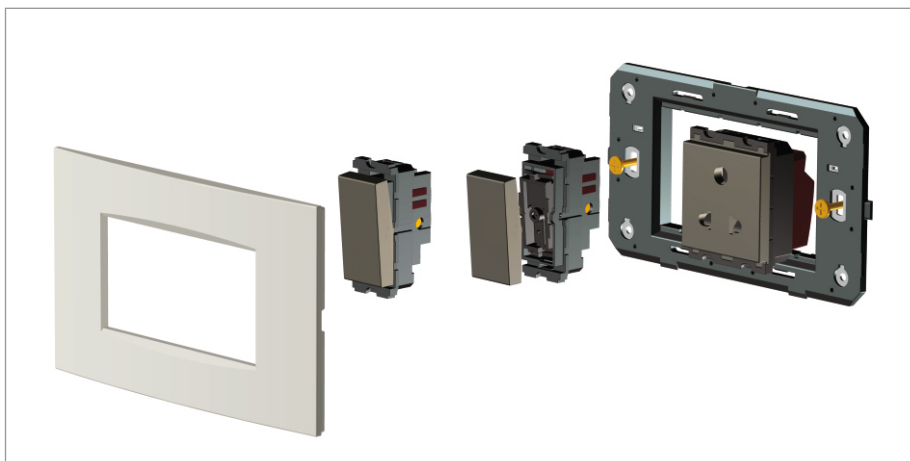

CUBE Series

C5902 .02

Dimmer 500W - 2 module Quartz Gray

5267.51.8

Code:	C5902 .02
Series:	CUBE Series
Family:	Fan Regulator & Dimmers
Module Size:	Two Module
Colour:	Quartz Gray
Mark:	Norisys
Rated supply voltage:	240V
Maximum resistive load:	500W
Dimensions:	55.6mm x 44.9mm x 62.3mm
Weight:	84.10g

Wiring Diagram:

Drawings:

Installation:

Installation of the product should be carried out in compliance with the current regulations regarding the installation of electrical systems in the country where the product is installed.