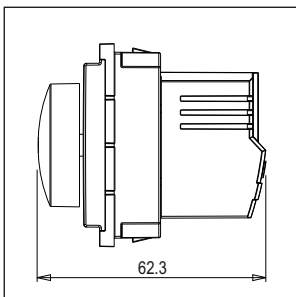

CUBE Series

C5902 .02

Dimmer 500W - 2 module Quartz Gray

5267.51.8

Code:	C5902 .02
Series:	CUBE Series
Family:	Fan Regulator & Dimmers
Module Size:	Two Module
Colour:	Quartz Gray
Mark:	Norisys
Rated supply voltage:	240V
Maximum resistive load:	500W
Dimensions:	55.6mm x 44.9mm x 62.3mm
Weight:	84.10g

Wiring Diagram:

Drawings:

Installation:

Installation of the product should be carried out in compliance with the current regulations regarding the installation of electrical systems in the country where the product is installed.