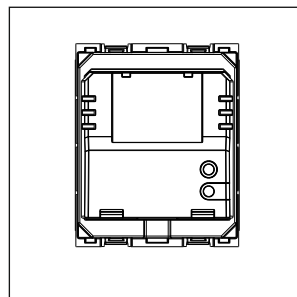

**CUBE Series**

**C5900 .02**

Fan Regulator for 80W fan - Step Type with Bar Knob - 2 module Quartz Gray

5267.51.8

Code:	C5900 .02
Series:	CUBE Series
Family:	Fan Regulator & Dimmers
Module Size:	Two Module
Colour:	Quartz Gray
Mark:	Norisys
Rated supply voltage:	240V
Maximum resistive load:	80W
Dimensions:	55.6mm x 44.9mm x 62.3mm
Weight:	68.70g

Wiring Diagram:

Drawings:

Installation:

Installation of the product should be carried out in compliance with the current regulations regarding the installation of electrical systems in the country where the product is installed.