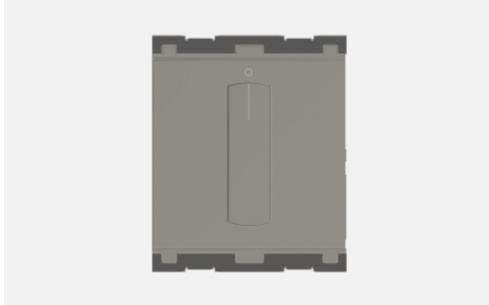

**CUBE Series**

**C5900 .02**

Fan Regulator for 80W fan - Step Type with Bar Knob - 2 module Quartz Gray

5267.51.8

Code:	C5900 .02
Series:	CUBE Series
Family:	Fan Regulator & Dimmers
Module Size:	Two Module
Colour:	Quartz Gray
Mark:	Norisys
Rated supply voltage:	240V
Maximum resistive load:	80W
Dimensions:	55.6mm x 44.9mm x 62.3mm
Weight:	68.70g