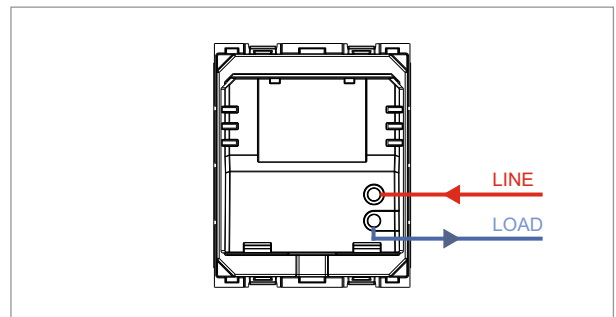

**CUBE Series**

**C5900 .02**

Fan Regulator for 80W fan - Step Type with Bar Knob - 2 module Quartz Gray

5267.51.8

Code:	C5900 .02
Series:	CUBE Series
Family:	Fan Regulator & Dimmers
Module Size:	Two Module
Colour:	Quartz Gray
Mark:	Norisys
Rated supply voltage:	240V
Maximum resistive load:	80W
Dimensions:	55.6mm x 44.9mm x 62.3mm
Weight:	68.70g

Wiring Diagram:

Drawings:

Installation:

Installation of the product should be carried out in compliance with the current regulations regarding the installation of electrical systems in the country where the product is installed.