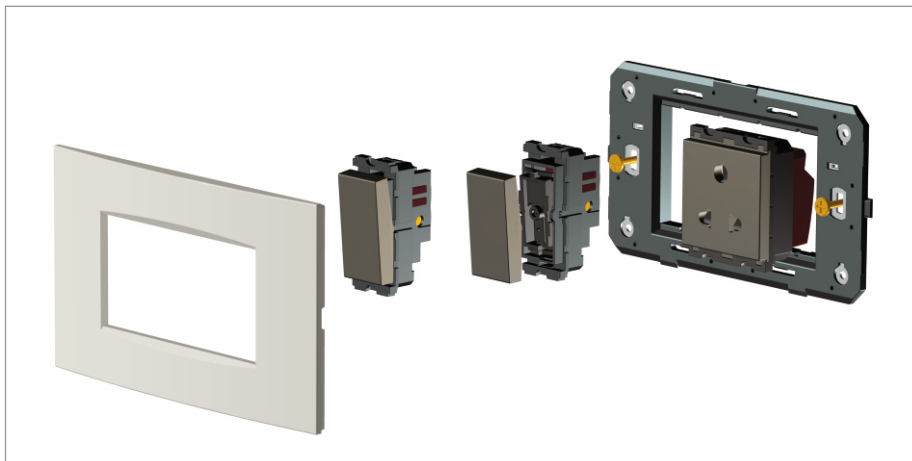

**CUBE Series**

**C5900 .02**

Fan Regulator for 80W fan - Step Type with Bar Knob - 2 module Quartz Gray

5267.51.8

Code:	C5900 .02
Series:	CUBE Series
Family:	Fan Regulator & Dimmers
Module Size:	Two Module
Colour:	Quartz Gray
Mark:	Norisys
Rated supply voltage:	240V
Maximum resistive load:	80W
Dimensions:	55.6mm x 44.9mm x 62.3mm
Weight:	68.70g

Wiring Diagram:

Drawings:

Installation:

Installation of the product should be carried out in compliance with the current regulations regarding the installation of electrical systems in the country where the product is installed.