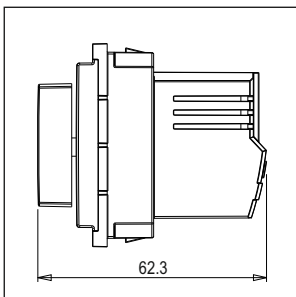

**CUBE Series**

**C5900 .02**

Fan Regulator for 80W fan - Step Type with Bar Knob - 2 module Quartz Gray

5267.51.8

Code:	C5900 .02
Series:	CUBE Series
Family:	Fan Regulator & Dimmers
Module Size:	Two Module
Colour:	Quartz Gray
Mark:	Norisys
Rated supply voltage:	240V
Maximum resistive load:	80W
Dimensions:	55.6mm x 44.9mm x 62.3mm
Weight:	68.70g

Wiring Diagram:

Drawings:

Installation:

Installation of the product should be carried out in compliance with the current regulations regarding the installation of electrical systems in the country where the product is installed.