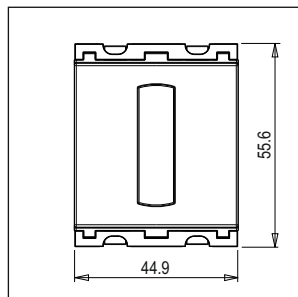

**CUBE Series**

**C5900 .02**

Fan Regulator for 80W fan - Step Type with Bar Knob - 2 module Quartz Gray

5267.51.8

Code:	C5900 .02
Series:	CUBE Series
Family:	Fan Regulator & Dimmers
Module Size:	Two Module
Colour:	Quartz Gray
Mark:	Norisys
Rated supply voltage:	240V
Maximum resistive load:	80W
Dimensions:	55.6mm x 44.9mm x 62.3mm
Weight:	68.70g

Wiring Diagram:

Drawings:

Installation:

Installation of the product should be carried out in compliance with the current regulations regarding the installation of electrical systems in the country where the product is installed.