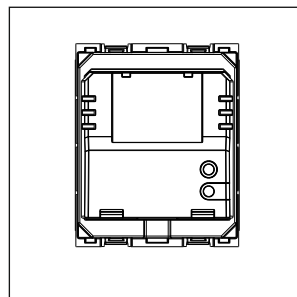

CUBE Series

C5900 .01

Fan Regulator for 80W fan - Step Type with Bar Knob - 2 module Frost White

5267.51.8

Code:	C5900 .01
Series:	CUBE Series
Family:	Fan Regulator & Dimmers
Module Size:	Two Module
Colour:	Frost White
Mark:	Norisys
Rated supply voltage:	240V
Maximum resistive load:	80W
Dimensions:	55.6mm x 44.9mm x 62.3mm
Weight:	68.7g

Wiring Diagram:

Drawings:

Installation:

Installation of the product should be carried out in compliance with the current regulations regarding the installation of electrical systems in the country where the product is installed.