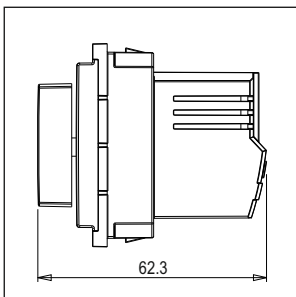

CUBE Series

C5900 .01

Fan Regulator for 80W fan - Step Type with Bar Knob - 2 module Frost White

5267.51.8

Code:	C5900 .01
Series:	CUBE Series
Family:	Fan Regulator & Dimmers
Module Size:	Two Module
Colour:	Frost White
Mark:	Norisys
Rated supply voltage:	240V
Maximum resistive load:	80W
Dimensions:	55.6mm x 44.9mm x 62.3mm
Weight:	68.7g

Wiring Diagram:

Drawings:

Installation:

Installation of the product should be carried out in compliance with the current regulations regarding the installation of electrical systems in the country where the product is installed.