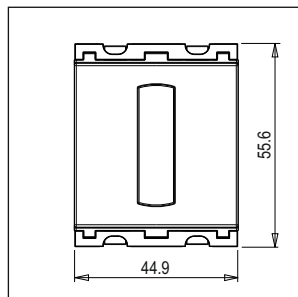

CUBE Series

C5900 .01

Fan Regulator for 80W fan - Step Type with Bar Knob - 2 module Frost White

5267.51.8

Code:	C5900 .01
Series:	CUBE Series
Family:	Fan Regulator & Dimmers
Module Size:	Two Module
Colour:	Frost White
Mark:	Norisys
Rated supply voltage:	240V
Maximum resistive load:	80W
Dimensions:	55.6mm x 44.9mm x 62.3mm
Weight:	68.7g

Wiring Diagram:

Drawings:

Installation:

Installation of the product should be carried out in compliance with the current regulations regarding the installation of electrical systems in the country where the product is installed.