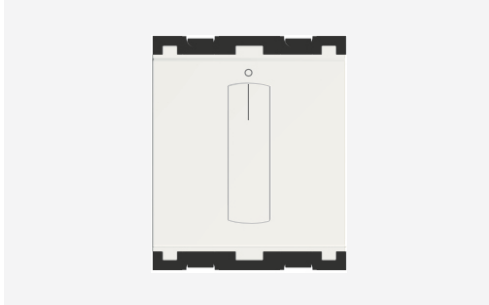

CUBE Series

C5900 .01

Fan Regulator for 80W fan - Step Type with Bar Knob - 2 module Frost White

5267.51.8

Code:	C5900 .01
Series:	CUBE Series
Family:	Fan Regulator & Dimmers
Module Size:	Two Module
Colour:	Frost White
Mark:	Norisys
Rated supply voltage:	240V
Maximum resistive load:	80W
Dimensions:	55.6mm x 44.9mm x 62.3mm
Weight:	68.7g