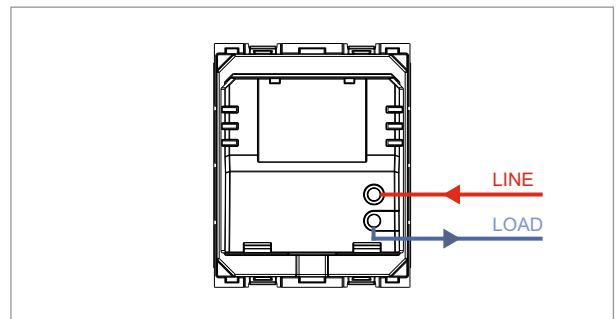

CUBE Series

C5900 .01

Fan Regulator for 80W fan - Step Type with Bar Knob - 2 module Frost White

5267.51.8

Code:	C5900 .01
Series:	CUBE Series
Family:	Fan Regulator & Dimmers
Module Size:	Two Module
Colour:	Frost White
Mark:	Norisys
Rated supply voltage:	240V
Maximum resistive load:	80W
Dimensions:	55.6mm x 44.9mm x 62.3mm
Weight:	68.7g

Wiring Diagram:

Drawings:

Installation:

Installation of the product should be carried out in compliance with the current regulations regarding the installation of electrical systems in the country where the product is installed.