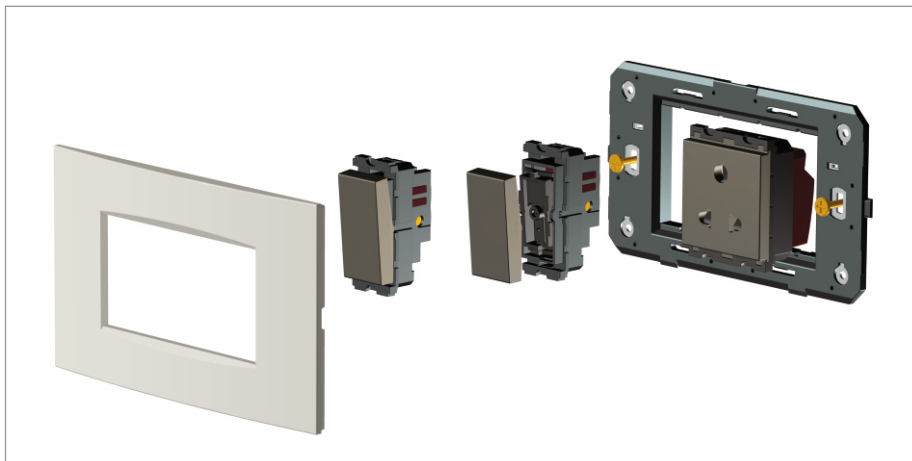

CUBE Series

C5900 .01

Fan Regulator for 80W fan - Step Type with Bar Knob - 2 module Frost White

5267.51.8

Code:	C5900 .01
Series:	CUBE Series
Family:	Fan Regulator & Dimmers
Module Size:	Two Module
Colour:	Frost White
Mark:	Norisys
Rated supply voltage:	240V
Maximum resistive load:	80W
Dimensions:	55.6mm x 44.9mm x 62.3mm
Weight:	68.7g

Wiring Diagram:

Drawings:

Installation:

Installation of the product should be carried out in compliance with the current regulations regarding the installation of electrical systems in the country where the product is installed.