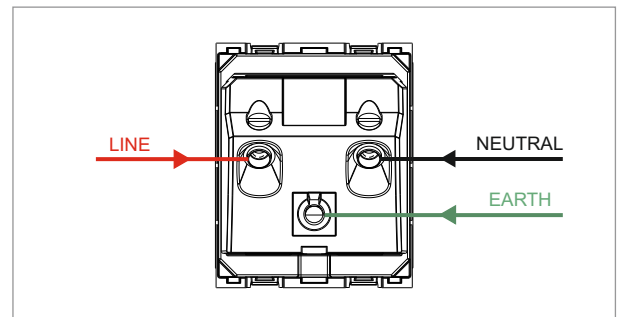

CUBE Series

C5733 .17

Socket 25A - 3-Pin only Shuttered - 2 module Charcoal Black

5267.51.8

Code:	C5733 .17
Series:	CUBE Series
Family:	Socket
Module Size:	Two Module
Colour:	Charcoal Black
Mark:	Norisys
Rated supply voltage:	240V
Maximum resistive load:	25A
Dimensions:	55.6mm x 44.9mm x 40.1mm
Weight:	69.30g

Wiring Diagram:

Drawings:

Installation:

Installation of the product should be carried out in compliance with the current regulations regarding the installation of electrical systems in the country where the product is installed.