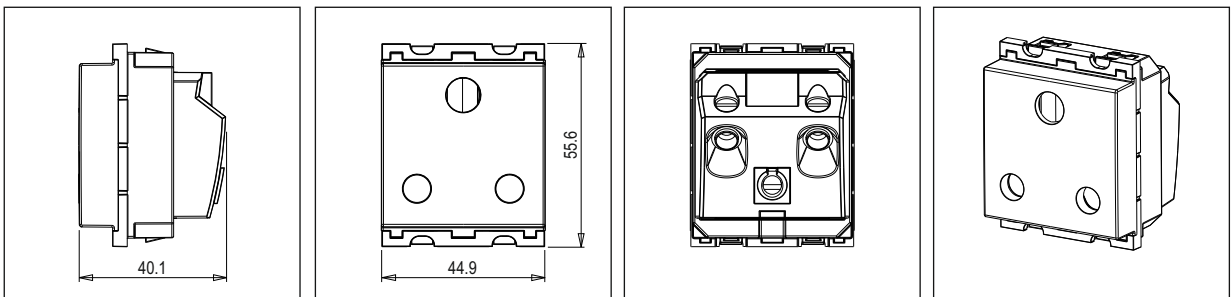

CUBE Series

C5733 .17

Socket 25A - 3-Pin only Shuttered - 2 module Charcoal Black

5267.51.8

Code:	C5733 .17
Series:	CUBE Series
Family:	Socket
Module Size:	Two Module
Colour:	Charcoal Black
Mark:	Norisys
Rated supply voltage:	240V
Maximum resistive load:	25A
Dimensions:	55.6mm x 44.9mm x 40.1mm
Weight:	69.30g

Wiring Diagram:

Drawings:

Installation:

Installation of the product should be carried out in compliance with the current regulations regarding the installation of electrical systems in the country where the product is installed.