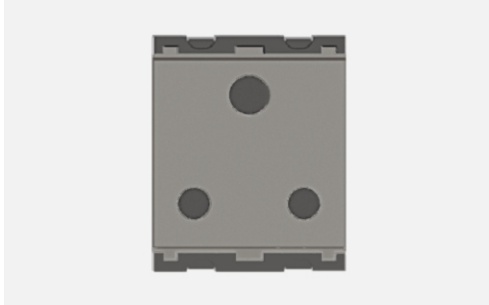

CUBE Series

C5733 .02

Socket 25A - 3-Pin only Shuttered - 2 module Quartz Gray

5267.51.8

Code:	C5733 .02
Series:	CUBE Series
Family:	Socket
Module Size:	Two Module
Colour:	Quartz Gray
Mark:	Norisys
Rated supply voltage:	240V
Maximum resistive load:	25A
Dimensions:	55.6mm x 44.9mm x 40.1mm
Weight:	69.3g