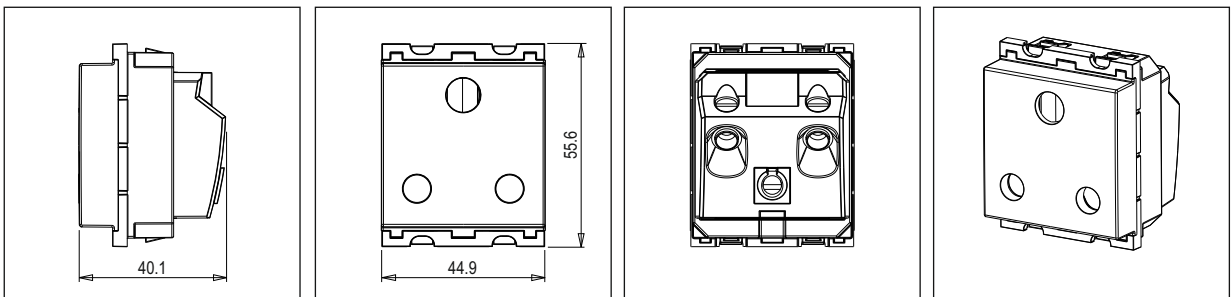

CUBE Series

C5733 .02

Socket 25A - 3-Pin only Shuttered - 2 module Quartz Gray

5267.51.8

Code:	C5733 .02
Series:	CUBE Series
Family:	Socket
Module Size:	Two Module
Colour:	Quartz Gray
Mark:	Norisys
Rated supply voltage:	240V
Maximum resistive load:	25A
Dimensions:	55.6mm x 44.9mm x 40.1mm
Weight:	69.3g

Wiring Diagram:

Drawings:

Installation:

Installation of the product should be carried out in compliance with the current regulations regarding the installation of electrical systems in the country where the product is installed.