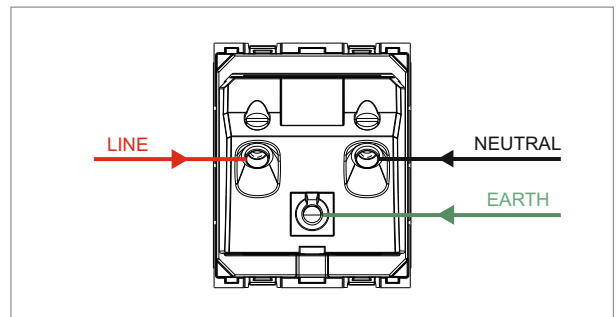

CUBE Series

C5733 .02

Socket 25A - 3-Pin only Shuttered - 2 module Quartz Gray

5267.51.8

Code:	C5733 .02
Series:	CUBE Series
Family:	Socket
Module Size:	Two Module
Colour:	Quartz Gray
Mark:	Norisys
Rated supply voltage:	240V
Maximum resistive load:	25A
Dimensions:	55.6mm x 44.9mm x 40.1mm
Weight:	69.3g

Wiring Diagram:

Drawings:

Installation:

Installation of the product should be carried out in compliance with the current regulations regarding the installation of electrical systems in the country where the product is installed.