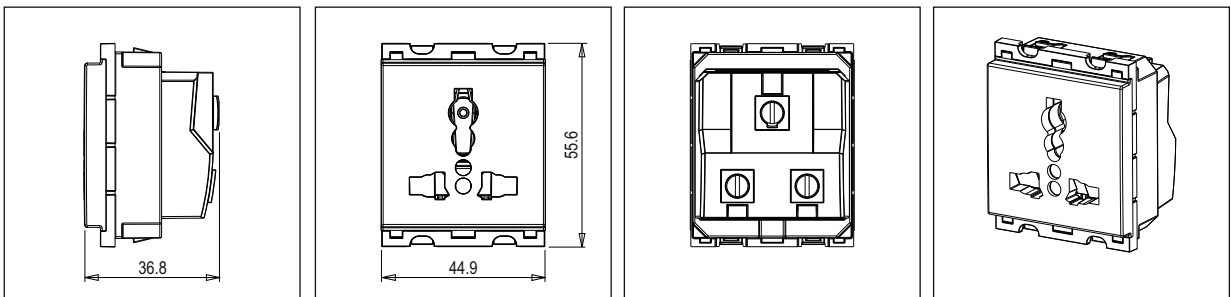

CUBE Series

C5532 .20

Socket 13A - International Multi socket Shuttered - 2 module Scarlet Red

5267.51.8

Code:	C5532 .20
Series:	CUBE Series
Family:	Socket
Module Size:	Two Module
Colour:	Scarlet Red
Mark:	Norisys
Rated supply voltage:	240V
Maximum resistive load:	13A
Dimensions:	55.6mm x 44.9mm x 36.8mm
Weight:	59.70g

Wiring Diagram:

Drawings:

Installation:

Installation of the product should be carried out in compliance with the current regulations regarding the installation of electrical systems in the country where the product is installed.