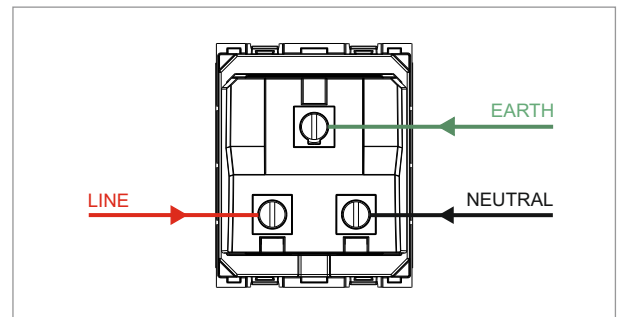

CUBE Series

C5532 .20

Socket 13A - International Multi socket Shuttered - 2 module Scarlet Red

5267.51.8

Code:	C5532 .20
Series:	CUBE Series
Family:	Socket
Module Size:	Two Module
Colour:	Scarlet Red
Mark:	Norisys
Rated supply voltage:	240V
Maximum resistive load:	13A
Dimensions:	55.6mm x 44.9mm x 36.8mm
Weight:	59.70g

Wiring Diagram:

Drawings:

Installation:

Installation of the product should be carried out in compliance with the current regulations regarding the installation of electrical systems in the country where the product is installed.