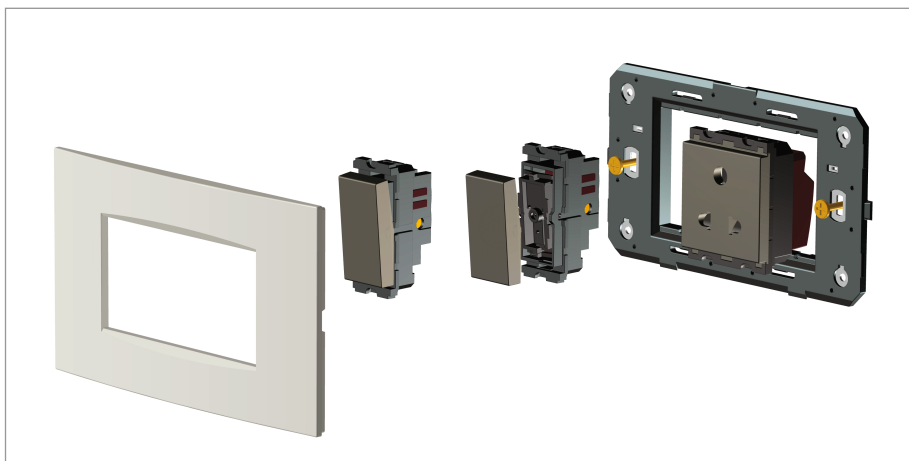

CUBE Series

C5532 .20

Socket 13A - International Multi socket Shuttered - 2 module Scarlet Red

5267.51.8

Code:	C5532 .20
Series:	CUBE Series
Family:	Socket
Module Size:	Two Module
Colour:	Scarlet Red
Mark:	Norisys
Rated supply voltage:	240V
Maximum resistive load:	13A
Dimensions:	55.6mm x 44.9mm x 36.8mm
Weight:	59.70g

Wiring Diagram:

Drawings:

Installation:

Installation of the product should be carried out in compliance with the current regulations regarding the installation of electrical systems in the country where the product is installed.