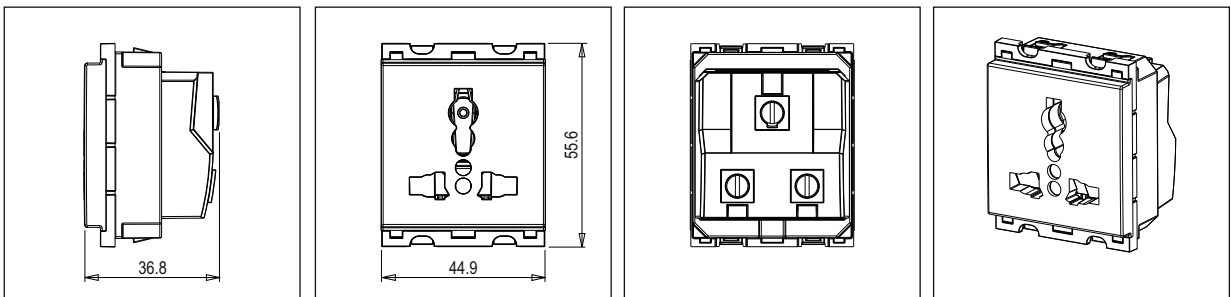

**CUBE Series**

**C5532 .17**

Socket 13A - International Multi socket Shuttered - 2 module Charcoal Black

5267.51.8

Code:	C5532 .17
Series:	CUBE Series
Family:	Socket
Module Size:	Two Module
Colour:	Charcoal Black
Mark:	Norisys
Rated supply voltage:	240V
Maximum resistive load:	13A
Dimensions:	55.6mm x 44.9mm x 36.8mm
Weight:	59.7g

**Wiring Diagram:**

**Drawings:**

**Installation:**

Installation of the product should be carried out in compliance with the current regulations regarding the installation of electrical systems in the country where the product is installed.