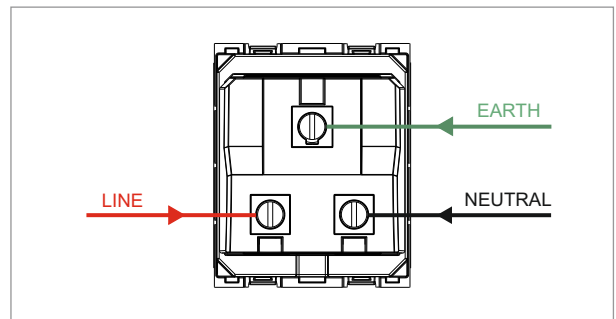

**CUBE Series**

**C5532 .17**

Socket 13A - International Multi socket Shuttered - 2 module Charcoal Black

5267.51.8

Code:	C5532 .17
Series:	CUBE Series
Family:	Socket
Module Size:	Two Module
Colour:	Charcoal Black
Mark:	Norisys
Rated supply voltage:	240V
Maximum resistive load:	13A
Dimensions:	55.6mm x 44.9mm x 36.8mm
Weight:	59.7g

**Wiring Diagram:**

**Drawings:**

**Installation:**

Installation of the product should be carried out in compliance with the current regulations regarding the installation of electrical systems in the country where the product is installed.