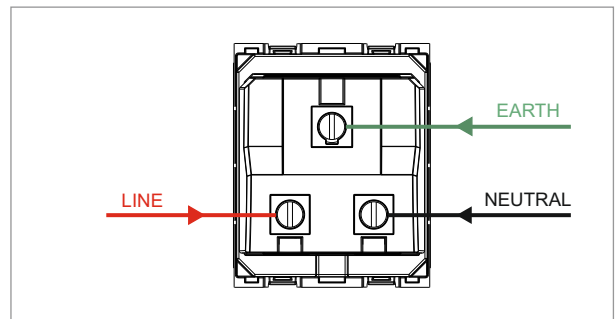

CUBE Series

C5532 .02

Socket 13A - International Multi socket Shuttered - 2 module Quartz Gray

5267.51.8

Code:	C5532 .02
Series:	CUBE Series
Family:	Socket
Module Size:	Two Module
Colour:	Quartz Gray
Mark:	Norisys
Rated supply voltage:	240V
Maximum resistive load:	13A
Dimensions:	55.6mm x 44.9mm x 36.8mm
Weight:	59.7g

Wiring Diagram:

Drawings:

Installation:

Installation of the product should be carried out in compliance with the current regulations regarding the installation of electrical systems in the country where the product is installed.