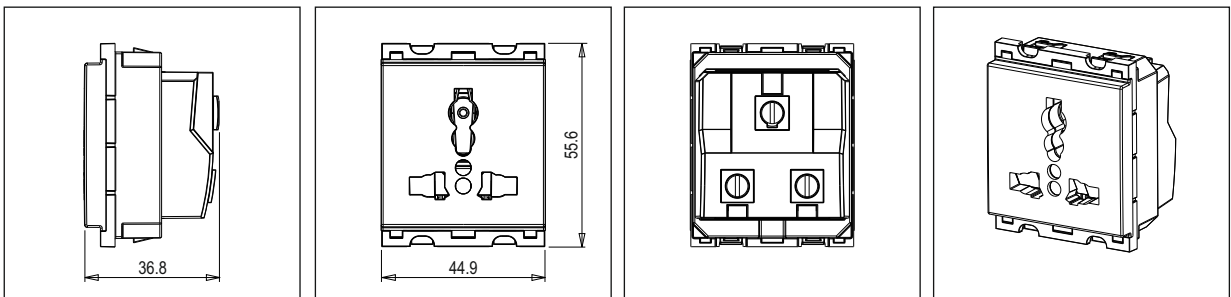

CUBE Series

C5532 .02

Socket 13A - International Multi socket Shuttered - 2 module Quartz Gray

5267.51.8

Code:	C5532 .02
Series:	CUBE Series
Family:	Socket
Module Size:	Two Module
Colour:	Quartz Gray
Mark:	Norisys
Rated supply voltage:	240V
Maximum resistive load:	13A
Dimensions:	55.6mm x 44.9mm x 36.8mm
Weight:	59.7g

Wiring Diagram:

Drawings:

Installation:

Installation of the product should be carried out in compliance with the current regulations regarding the installation of electrical systems in the country where the product is installed.